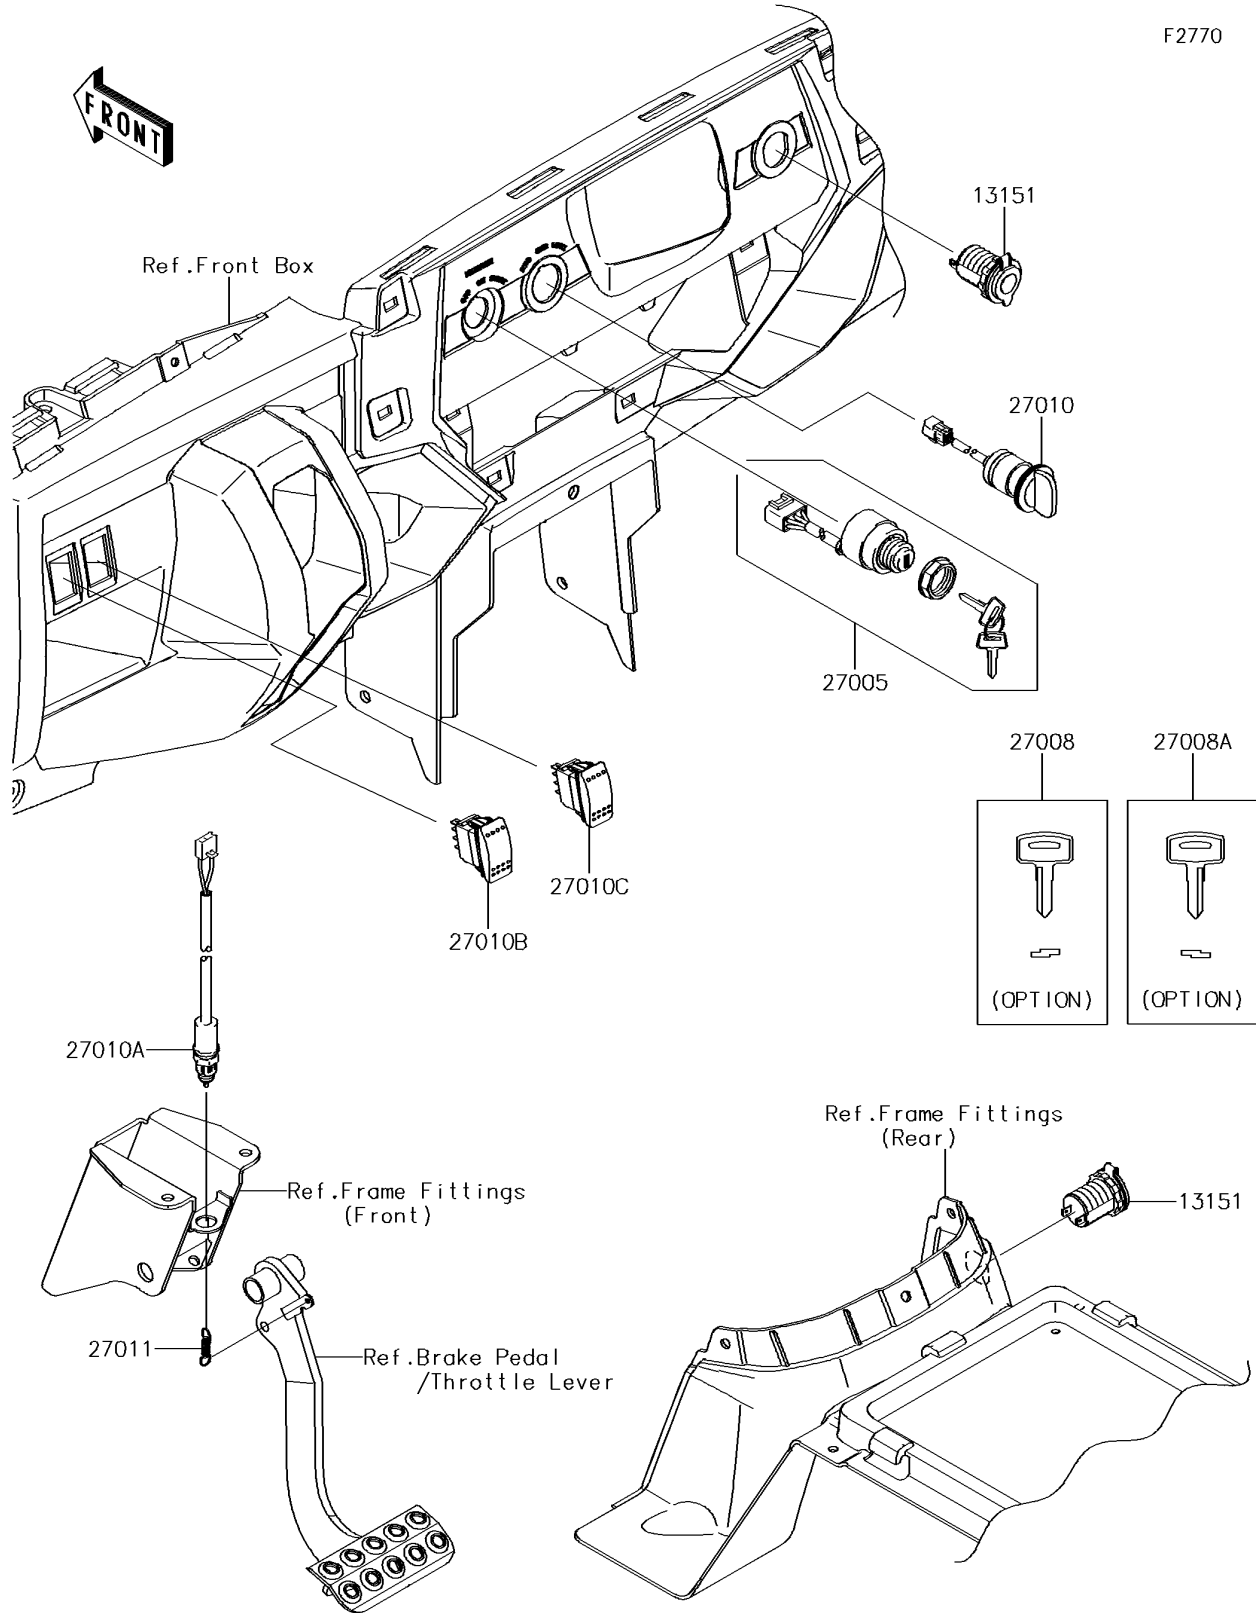

# 2018 TERYX4™ LE CAMO PARTS DIAGRAM

## Ignition Switch

F2770

## 2018 TERYX4™ LE CAMO PARTS LIST

### Ignition Switch

ITEM NAME	PART NUMBER	QUANTITY
SWITCH-COMP,OUTLET,12V (Ref # 13151)	13151-0556	2
SWITCH-ASSY-IGNITION (Ref # 27005)	27005-0036	1
KEY-LOCK,BLANK (Ref # 27008)	27008-1153	1
KEY-LOCK,BLANK (Ref # 27008A)	27008-1157	1
SWITCH (Ref # 27010)	27010-0706	1
SWITCH,BRAKE (Ref # 27010A)	27010-0724	1
SWITCH,OUTER (Ref # 27010B)	27010-0806	1
SWITCH,OUTER (Ref # 27010C)	27010-0807	1
SPRING,BRAKE LAMP SWITCH (Ref # 27011)	27011-006	1