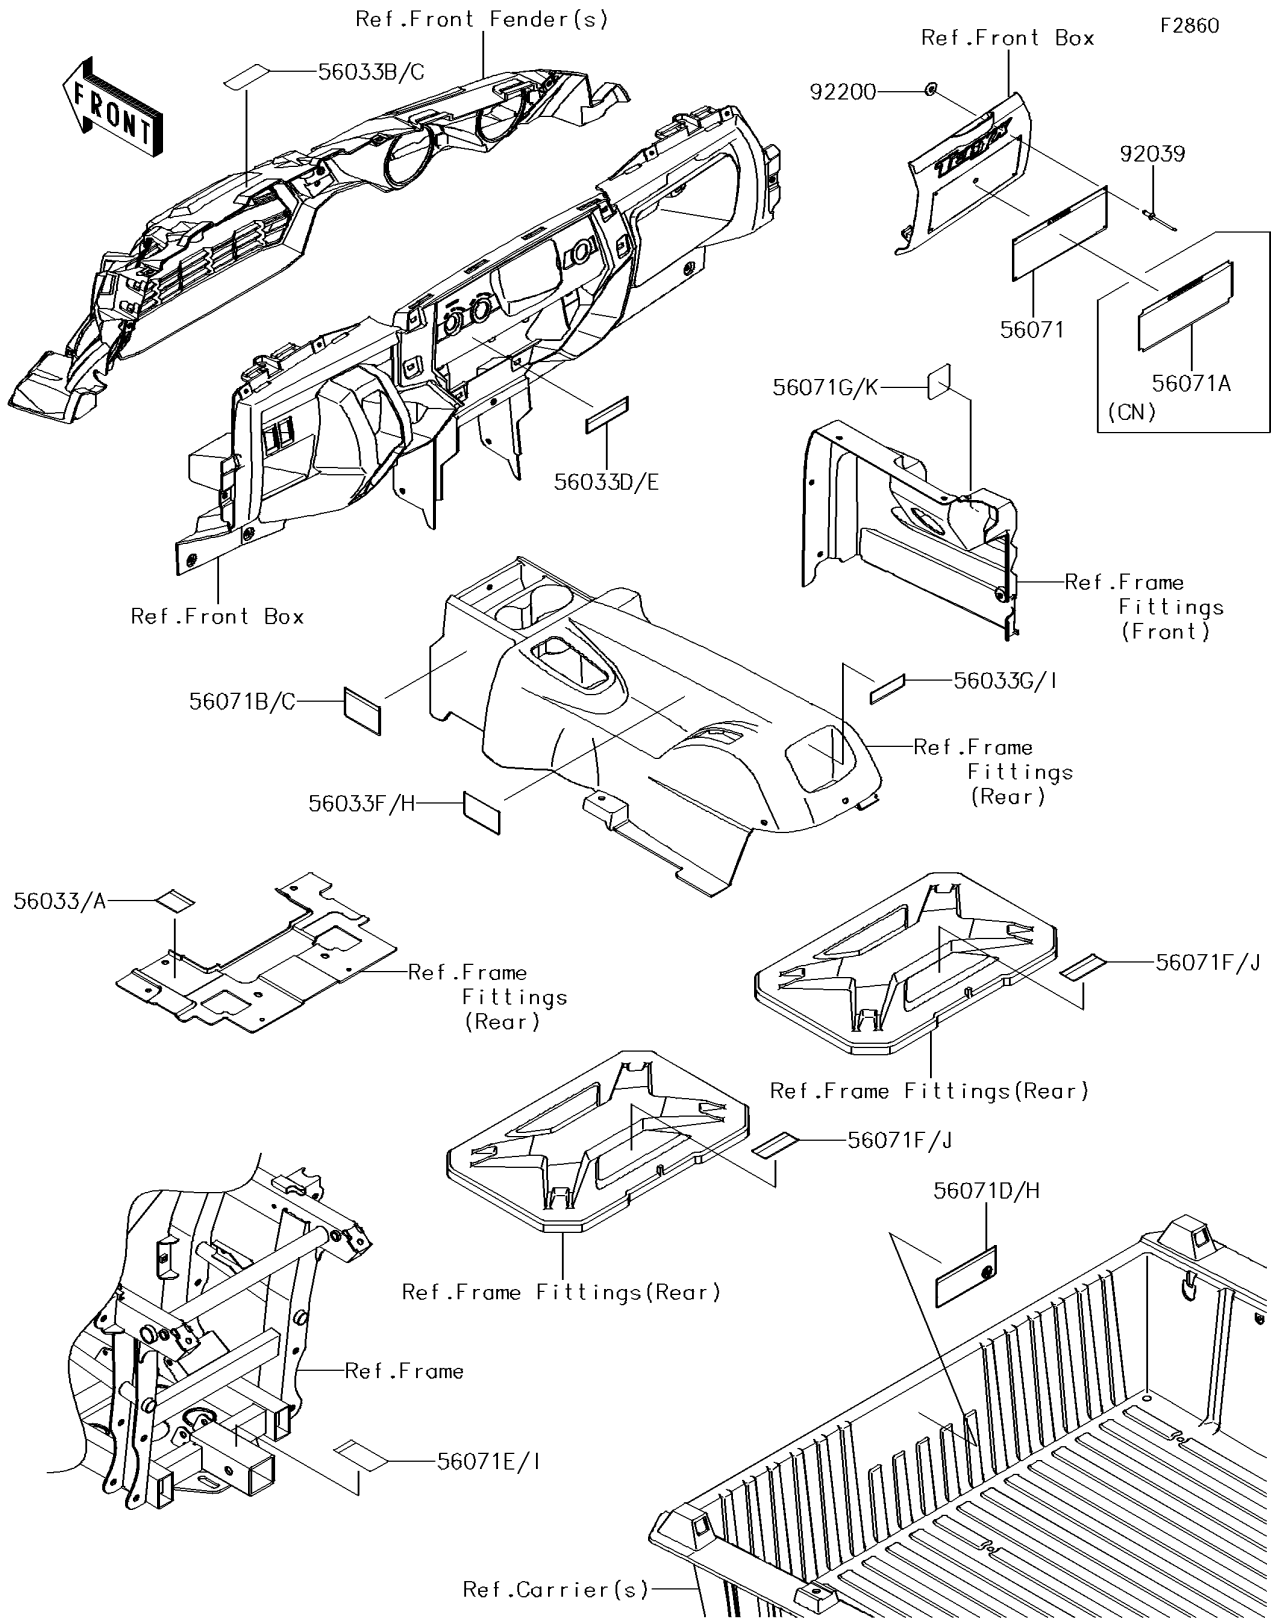

2018 TERYX4™ LE CAMO PARTS DIAGRAM

Labels

2018 TERYX4™ LE CAMO PARTS LIST

Labels

ITEM NAME	PART NUMBER	QUANTITY
LABEL-MANUAL,OIL MAINTENANCE (Ref # 56033)	56033-0372	1
LABEL-MANUAL,OIL MAINTENANCE (Ref # 56033A)	56033-0373	1
LABEL-MANUAL,AIR CLEANER (Ref # 56033B)	56033-0724	1
LABEL-MANUAL,AIR CLEANER (Ref # 56033C)	56033-0731	1
LABEL-MANUAL,SHIFT NOTICE (Ref # 56033D)	56033-0822	1
LABEL-MANUAL,SHIFT NOTICE (Ref # 56033E)	56033-0826	1
LABEL-MANUAL,DRIVE BELT (Ref # 56033F)	56033-0924	1
LABEL-MANUAL,STORAGE (Ref # 56033G)	56033-0925	1
LABEL-MANUAL,DRIVE BELT (Ref # 56033H)	56033-0929	1
LABEL-MANUAL,STORAGE (Ref # 56033I)	56033-0930	1
LABEL-WARNING (Ref # 56071)	56071-0502	1
LABEL-WARNING,GENERAL (Ref # 56071A)	56071-0503	1
LABEL-WARNING,TIRE (Ref # 56071B)	56071-0573	1
LABEL-WARNING,TIRE (Ref # 56071C)	56071-0574	1
LABEL-WARNING,CARGO (Ref # 56071D)	56071-0585	1
LABEL-WARNING,TRAILER HITCH (Ref # 56071E)	56071-0586	1
LABEL-WARNING,NO PASSENGERS (Ref # 56071F)	56071-0587	2
LABEL-WARNING,GASOLINE (Ref # 56071G)	56071-0588	1
LABEL-WARNING,CARGO (Ref # 56071H)	56071-0590	1
LABEL-WARNING,TRAILER HITCH (Ref # 56071I)	56071-0591	1
LABEL-WARNING,NO PASSENGERS (Ref # 56071J)	56071-0592	2
LABEL-WARNING,GASOLINE (Ref # 56071K)	56071-0593	1
RIVET,3.2X8 (Ref # 92039)	92039-3763	4
WASHER,3.5X8X1 (Ref # 92200)	92200-1251	4