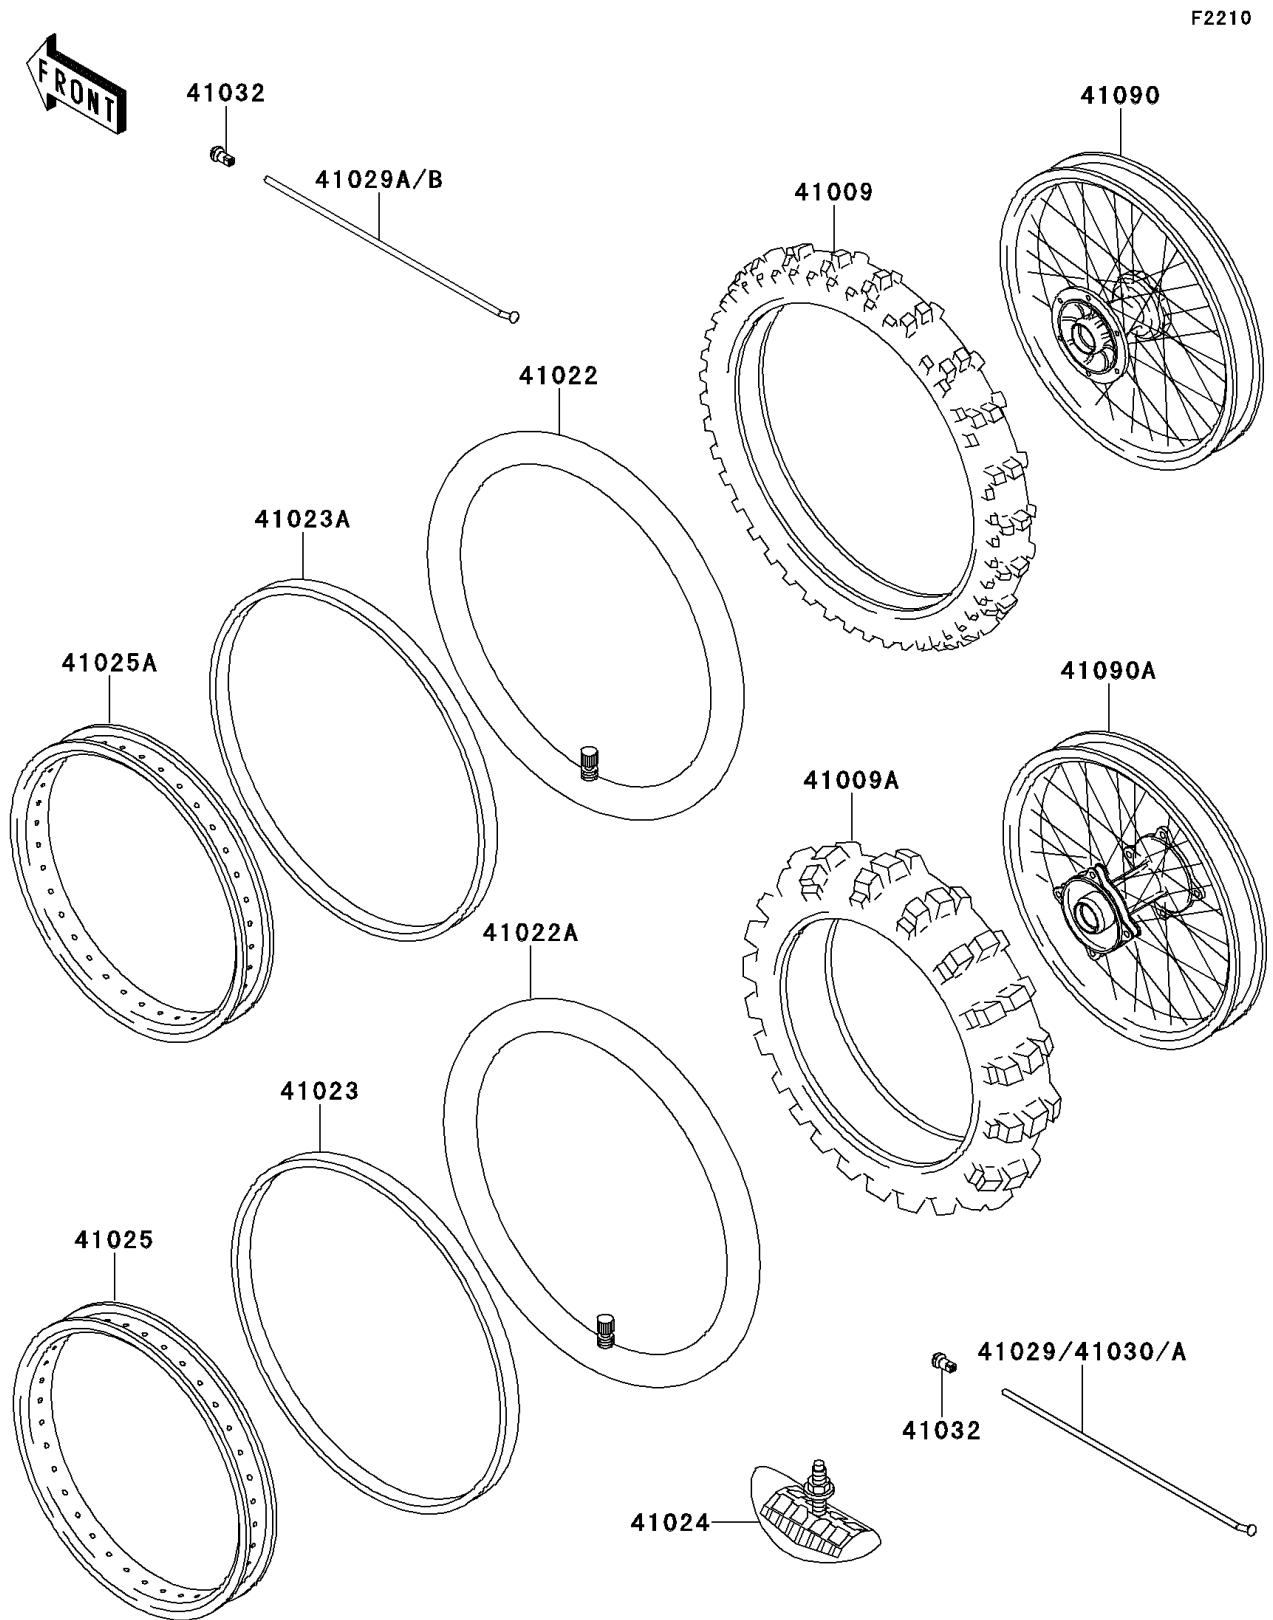

1998 KX80 PARTS DIAGRAM

Wheels/Tires

1998 KX80 PARTS LIST

Wheels/Tires

| ITEM NAME | PART NUMBER | QUANTITY |
|---|-------------|----------|
| TIRE,FR,70/100-17,D737F(D) (Ref # 41009) | 41009-1205 | 1 |
| TIRE,RR,90/100-14,D737(D) (Ref # 41009A) | 41009-1206 | 1 |
| TUBE-TIRE,70/100-17(D) (Ref # 41022) | 41022-1124 | 1 |
| TUBE-TIRE,90/100-14(D) (Ref # 41022A) | 41022-1125 | 1 |
| BAND-RIM,80/100-14(D) (Ref # 41023) | 41023-1068 | 1 |
| BAND-RIM,100/90-17(D) (Ref # 41023A) | 41023-1082 | 1 |
| STOPPER-RIM,1.60-M(DUNLOP) (Ref # 41024) | 41024-010 | 1 |
| RIM,RR,1.60X14 (Ref # 41025) | 41025-1345 | 1 |
| RIM,FR,1.40X17 (Ref # 41025A) | 41025-1357 | 1 |
| SPOKE-INNER,RR,157MMX170D (Ref # 41029) | 41029-1274 | 14 |
| SPOKE-INNER,FR,RH,187MMX166D (Ref # 41029A) | 41029-1290 | 14 |
| SPOKE-INNER,FR,LH,183MMX166D (Ref # 41029B) | 41029-1291 | 14 |
| SPOKE-OUTER,RR,RH,149MMX172D (Ref # 41030) | 41030-1150 | 7 |
| SPOKE-OUTER,RR,LH,153MMX172D (Ref # 41030A) | 41030-1160 | 7 |
| NIPPLE-SPOKE (Ref # 41032) | 41032-1054 | 56 |
| WHEEL-SUB ASSY,FR (Ref # 41090) | 41090-1109 | 1 |
| WHEEL-SUB ASSY,RR (Ref # 41090A) | 41090-1110 | 1 |