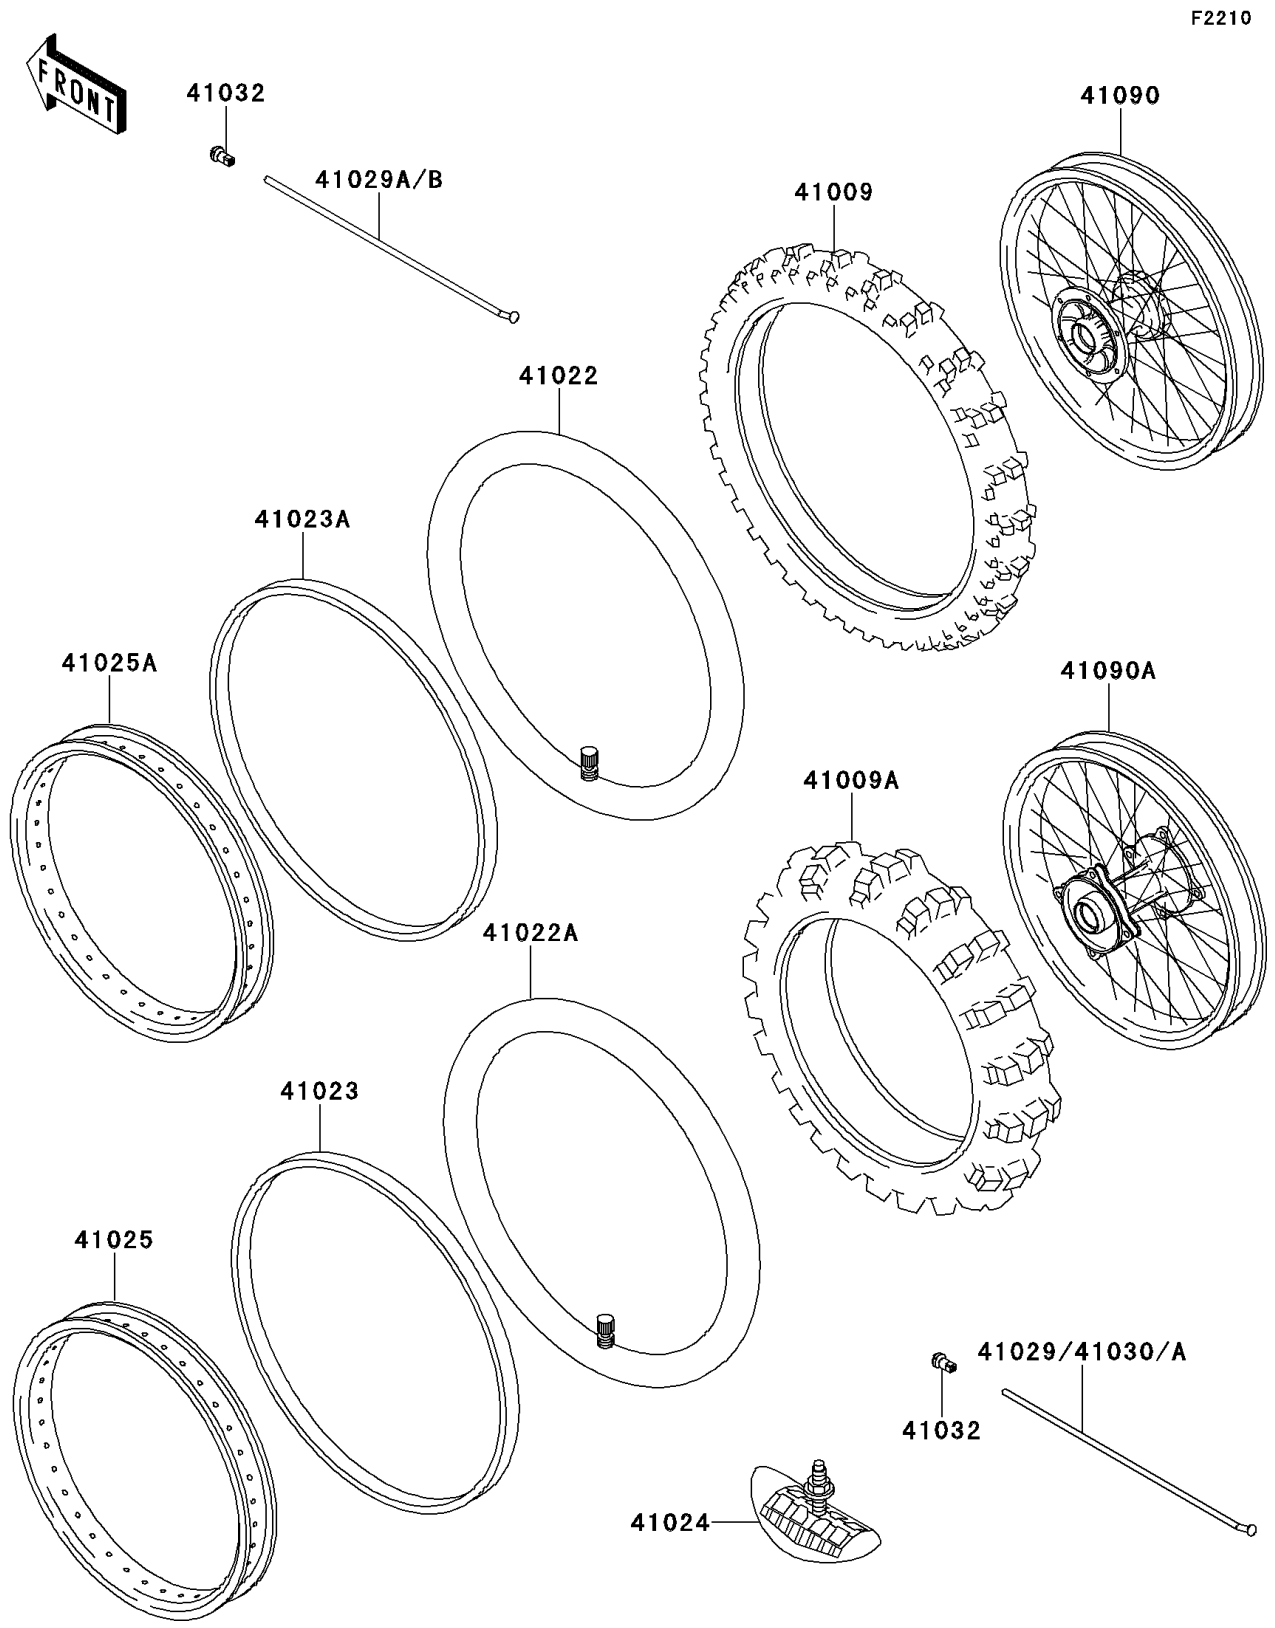

1998 KX80 PARTS DIAGRAM

Wheels/Tires

1998 KX80 PARTS LIST

Wheels/Tires

ITEM NAME	PART NUMBER	QUANTITY
TIRE,FR,70/100-17,D737F(D) (Ref # 41009)	41009-1205	1
TIRE,RR,90/100-14,D737(D) (Ref # 41009A)	41009-1206	1
TUBE-TIRE,70/100-17(D) (Ref # 41022)	41022-1124	1
TUBE-TIRE,90/100-14(D) (Ref # 41022A)	41022-1125	1
BAND-RIM,80/100-14(D) (Ref # 41023)	41023-1068	1
BAND-RIM,100/90-17(D) (Ref # 41023A)	41023-1082	1
STOPPER-RIM,1.60-M(DUNLOP) (Ref # 41024)	41024-010	1
RIM,RR,1.60X14 (Ref # 41025)	41025-1345	1
RIM,FR,1.40X17 (Ref # 41025A)	41025-1357	1
SPOKE-INNER,RR,157MMX170D (Ref # 41029)	41029-1274	14
SPOKE-INNER,FR,RH,187MMX166D (Ref # 41029A)	41029-1290	14
SPOKE-INNER,FR,LH,183MMX166D (Ref # 41029B)	41029-1291	14
SPOKE-OUTER,RR,RH,149MMX172D (Ref # 41030)	41030-1150	7
SPOKE-OUTER,RR,LH,153MMX172D (Ref # 41030A)	41030-1160	7
NIPPLE-SPOKE (Ref # 41032)	41032-1054	56
WHEEL-SUB ASSY,FR (Ref # 41090)	41090-1109	1
WHEEL-SUB ASSY,RR (Ref # 41090A)	41090-1110	1