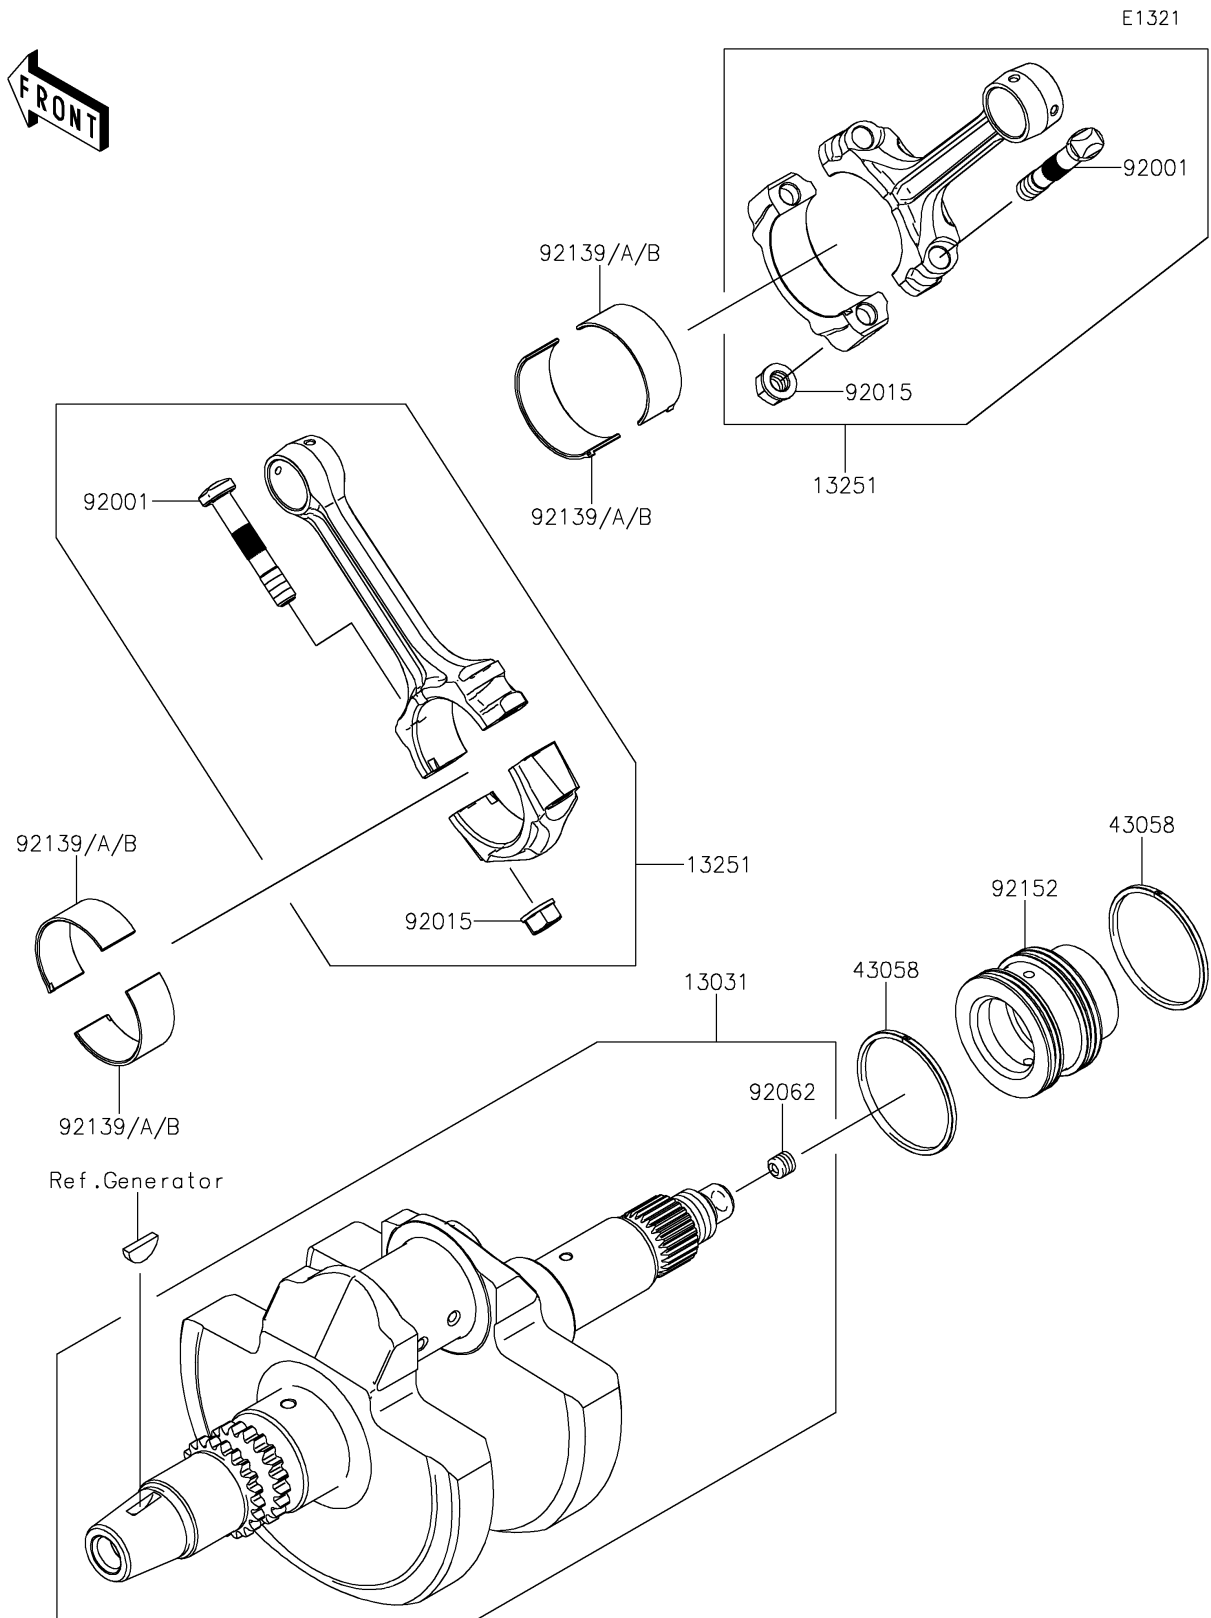

# 2016 TERYX® CAMO PARTS DIAGRAM

Crankshaft

## 2016 TERYX® CAMO PARTS LIST

### Crankshaft

ITEM NAME	PART NUMBER	QUANTITY
CRANKSHAFT-COMP (Ref # 13031)	13031-0762	1
ROD-ASSY-CONNECTING (Ref # 13251)	13251-0709	2
RING (Ref # 43058)	43058-0702	2
BOLT,CONNECTING ROD (Ref # 92001)	92001-1980	4
NUT,FLANGED,8MM (Ref # 92015)	92015-1311	4
NOZZLE,8X8,SILVER (Ref # 92062)	92062-1082	1
BUSHING,CONNECTING ROD,GREEN (Ref # 92139)	92139-0764	AR
BUSHING,CONNECTING ROD,YELLOW (Ref # 92139A)	92139-0765	4
BUSHING,CONNECTING ROD,BROWN (Ref # 92139B)	92139-0766	AR
COLLAR,CRANK-CLUTCH (Ref # 92152)	92152-0956	1