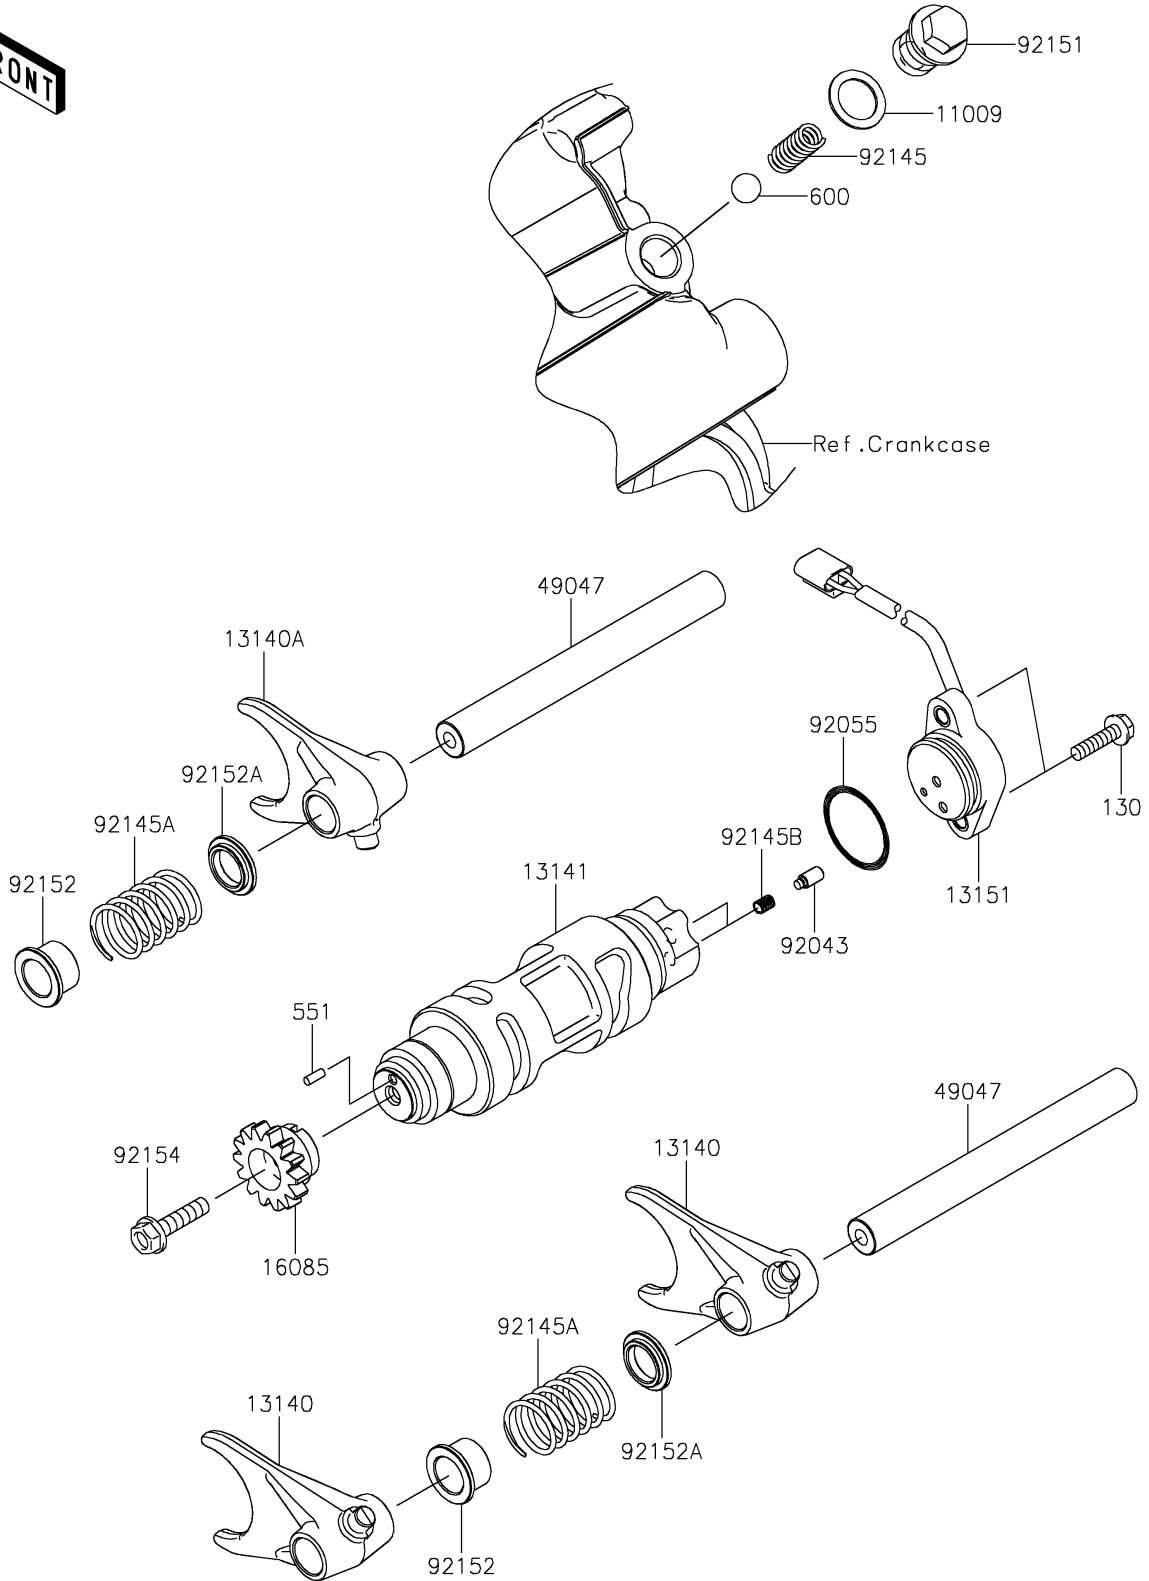

# 2016 TERYX® CAMO PARTS DIAGRAM

Gear Change Drum/Shift Fork(s)

E1362

## 2016 TERYX® CAMO PARTS LIST

### Gear Change Drum/Shift Fork(s)

ITEM NAME	PART NUMBER	QUANTITY
GASKET,15.5X22X1 (Ref # 11009)	11009-1008	1
FORK-SHIFT,COUNTER (Ref # 13140)	13140-0622	2
FORK-SHIFT,INPUT (Ref # 13140A)	13140-0623	1
DRUM-CHANGE (Ref # 13141)	13141-0576	1
SWITCH-COMP,GEAR POSITION (Ref # 13151)	13151-0561	1
GEAR,14T (Ref # 16085)	16085-0589	1
ROD-SHIFT (Ref # 49047)	49047-0619	2
PIN (Ref # 92043)	92043-1654	2
RING-O,27.7X2.4 (Ref # 92055)	92055-091	1
SPRING (Ref # 92145)	92145-0828	1
SPRING (Ref # 92145A)	92145-0898	2
SPRING (Ref # 92145B)	92145-1414	2
BOLT (Ref # 92151)	92151-1451	1
COLLAR,14X18X12.5 (Ref # 92152)	92152-2156	2
COLLAR,14X18X4 (Ref # 92152A)	92152-2157	2
BOLT,FLANGED,6X25 (Ref # 92154)	92154-0707	1
BOLT-FLANGED,5X20 (Ref # 130)	130BA0520	2
PIN-DOWEL,3X8 (Ref # 551)	551A0308	1
BALL-STEEL,13/32 (Ref # 600)	600A1300	1