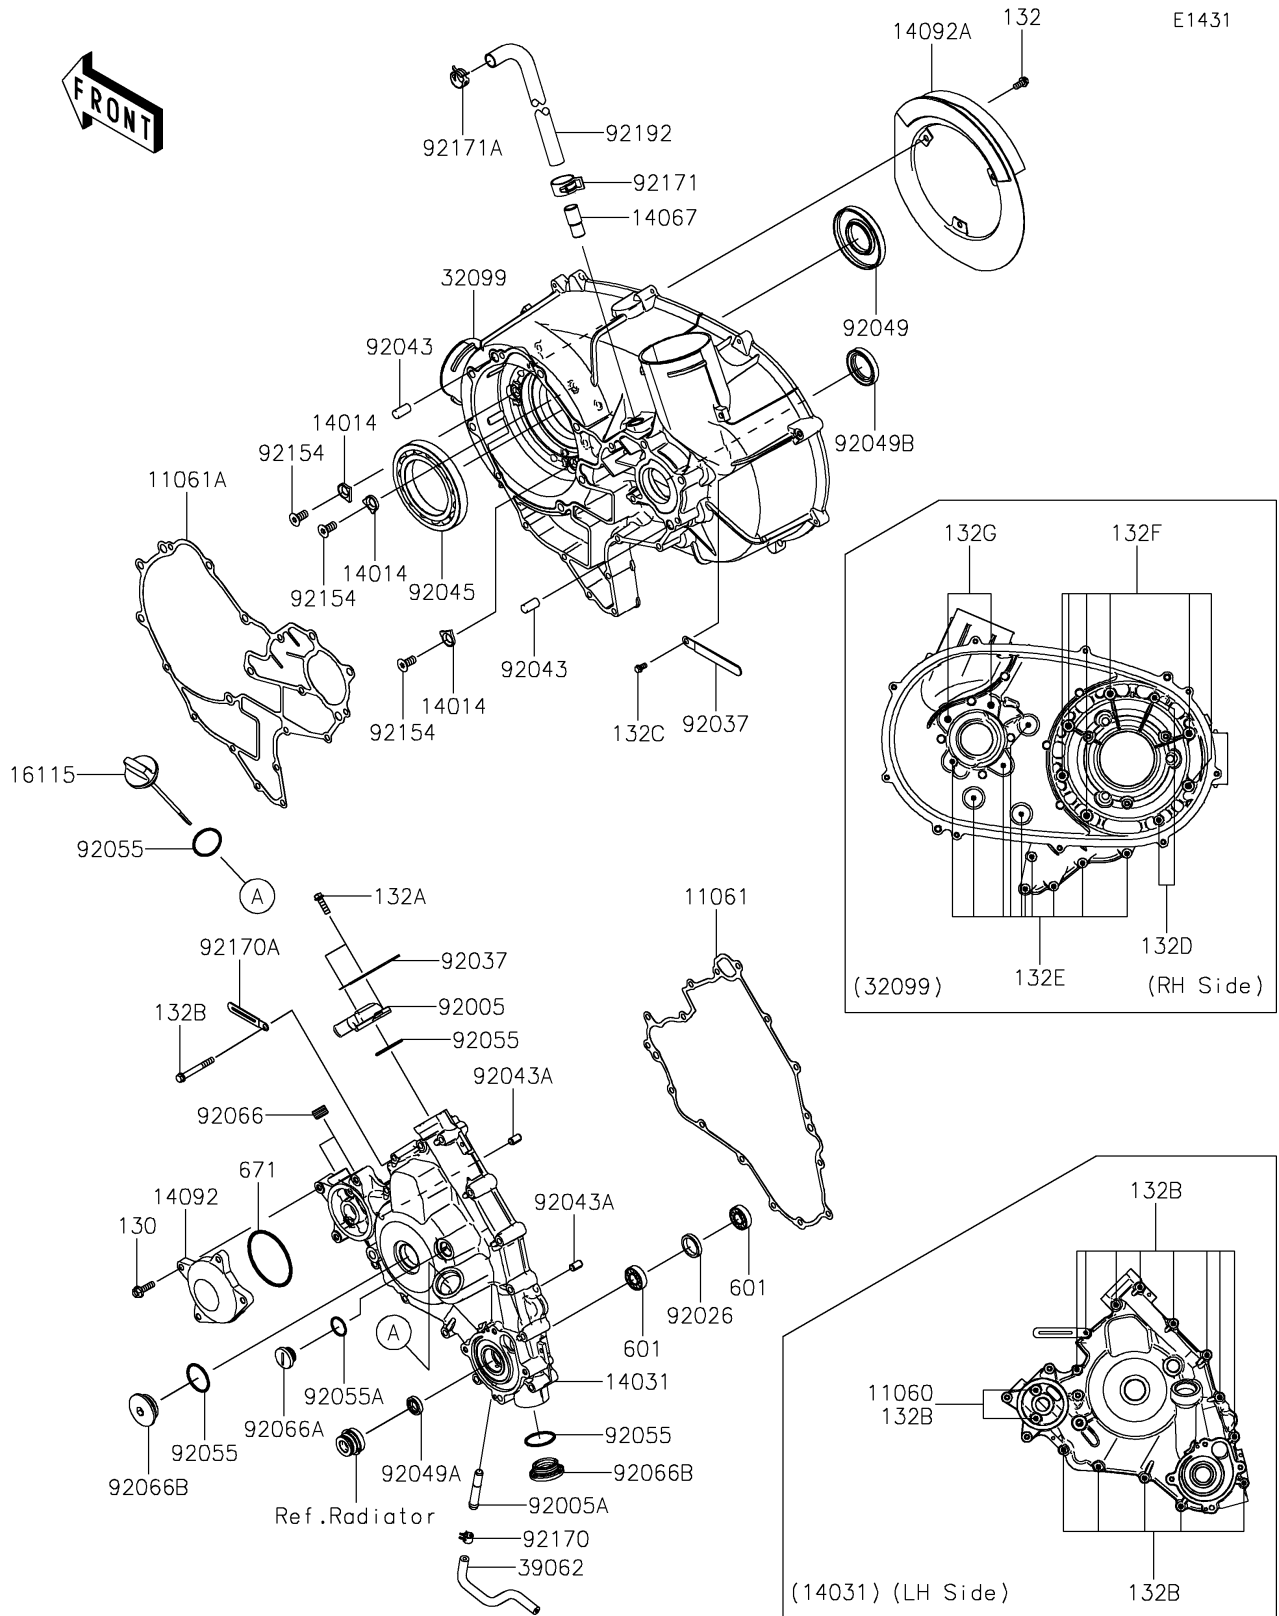

2016 TERYX® CAMO PARTS DIAGRAM

Engine Cover(s)

2016 TERYX® CAMO PARTS LIST

Engine Cover(s)

ITEM NAME	PART NUMBER	QUANTITY
GASKET,6.2X12X0.3 (Ref # 11060)	11060-1994	2
GASKET,GENERATOR COVER (Ref # 11061)	11061-0728	1
GASKET,CVT CASE (Ref # 11061A)	11061-0729	1
PLATE-POSITION (Ref # 14014)	14014-0556	3
COVER-GENERATOR (Ref # 14031)	14031-0589	1
FITTING,BREATHER (Ref # 14067)	14067-006	1
COVER,OIL COOLER (Ref # 14092)	14092-0877	1
COVER (Ref # 14092A)	14092-1051	1
CAP-OIL FILLER (Ref # 16115)	16115-0705	1
CASE,CVT (Ref # 32099)	32099-0770	1
HOSE-COOLING,DRAIN (Ref # 39062)	39062-0598	1
FITTING (Ref # 92005)	92005-0712	1
FITTING (Ref # 92005A)	92005-1264	1
SPACER,22X28X5 (Ref # 92026)	92026-0711	1
CLAMP (Ref # 92037)	92037-1993	2
PIN,10X20 (Ref # 92043)	92043-0142	2
PIN,6.2X8X14 (Ref # 92043A)	92043-1263	2
BEARING-BALL,16014CS45 (Ref # 92045)	92045-0709	1
SEAL-OIL,35X77X9 (Ref # 92049)	92049-0713	1
SEAL-OIL,12X22X5 (Ref # 92049A)	92049-0783	1
SEAL-OIL,HTC 30X45X8 (Ref # 92049B)	92049-1575	1
RING-O,31.2X2.4 (Ref # 92055)	92055-0724	4
RING-O,20X2 (Ref # 92055A)	92055-1146	1
PLUG,PT3/8X10 (Ref # 92066)	92066-0003	2
PLUG,COVER (Ref # 92066A)	92066-0011	1
PLUG (Ref # 92066B)	92066-0712	2
BOLT,FLAT,8X13.6 (Ref # 92154)	92154-0978	3
CLAMP (Ref # 92170)	92170-1493	1
CLAMP (Ref # 92170A)	92170-1514	1