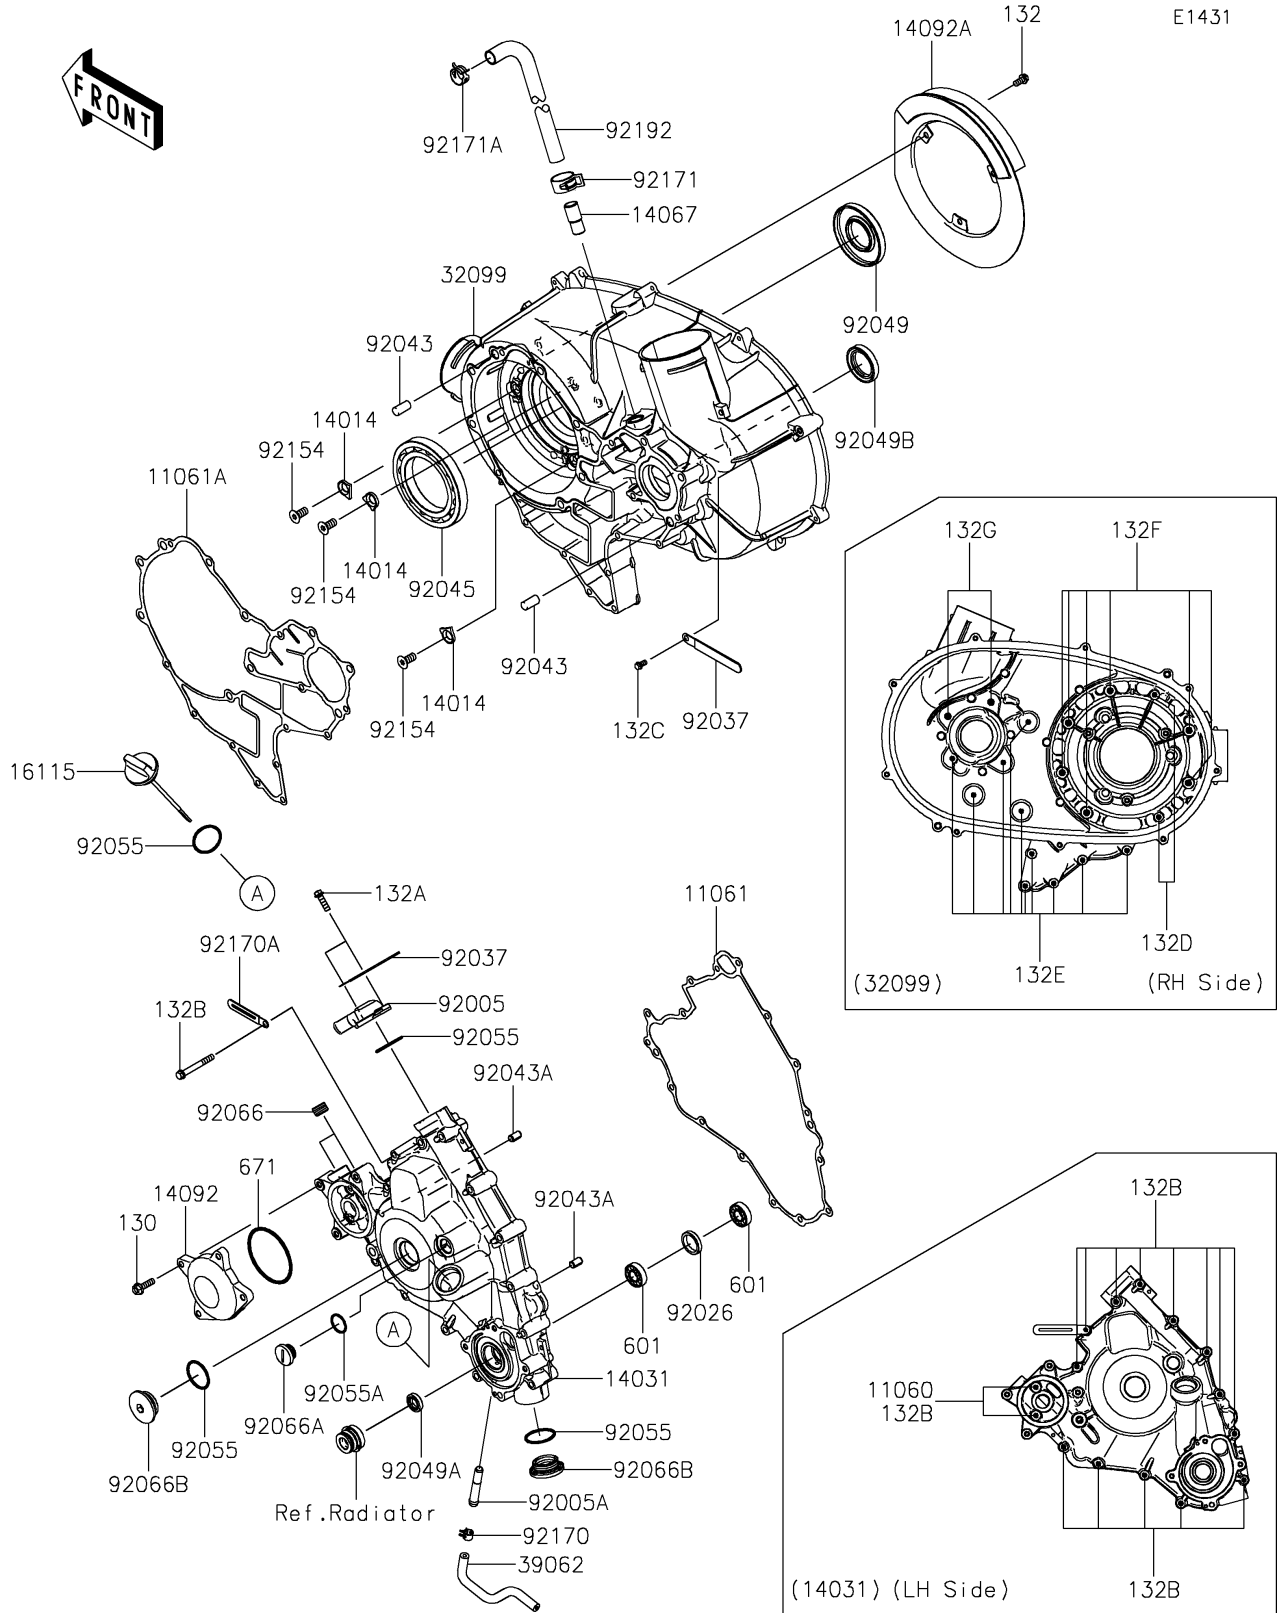

# 2016 TERYX® CAMO PARTS DIAGRAM

Engine Cover(s)

## 2016 TERYX® CAMO PARTS LIST

### Engine Cover(s)

ITEM NAME	PART NUMBER	QUANTITY
GASKET,6.2X12X0.3 (Ref # 11060)	11060-1994	2
GASKET,GENERATOR COVER (Ref # 11061)	11061-0728	1
GASKET,CVT CASE (Ref # 11061A)	11061-0729	1
PLATE-POSITION (Ref # 14014)	14014-0556	3
COVER-GENERATOR (Ref # 14031)	14031-0589	1
FITTING,BREATHER (Ref # 14067)	14067-006	1
COVER,OIL COOLER (Ref # 14092)	14092-0877	1
COVER (Ref # 14092A)	14092-1051	1
CAP-OIL FILLER (Ref # 16115)	16115-0705	1
CASE,CVT (Ref # 32099)	32099-0770	1
HOSE-COOLING,DRAIN (Ref # 39062)	39062-0598	1
FITTING (Ref # 92005)	92005-0712	1
FITTING (Ref # 92005A)	92005-1264	1
SPACER,22X28X5 (Ref # 92026)	92026-0711	1
CLAMP (Ref # 92037)	92037-1993	2
PIN,10X20 (Ref # 92043)	92043-0142	2
PIN,6.2X8X14 (Ref # 92043A)	92043-1263	2
BEARING-BALL,16014CS45 (Ref # 92045)	92045-0709	1
SEAL-OIL,35X77X9 (Ref # 92049)	92049-0713	1
SEAL-OIL,12X22X5 (Ref # 92049A)	92049-0783	1
SEAL-OIL,HTC 30X45X8 (Ref # 92049B)	92049-1575	1
RING-O,31.2X2.4 (Ref # 92055)	92055-0724	4
RING-O,20X2 (Ref # 92055A)	92055-1146	1
PLUG,PT3/8X10 (Ref # 92066)	92066-0003	2
PLUG,COVER (Ref # 92066A)	92066-0011	1
PLUG (Ref # 92066B)	92066-0712	2
BOLT,FLAT,8X13.6 (Ref # 92154)	92154-0978	3
CLAMP (Ref # 92170)	92170-1493	1
CLAMP (Ref # 92170A)	92170-1514	1

### Engine Cover(s)

ITEM NAME	PART NUMBER	QUANTITY
CLAMP (Ref # 92171)	92171-0329	1
CLAMP (Ref # 92171A)	92171-1277	1
TUBE,BREATHER (Ref # 92192)	92192-0945	1
BOLT-FLANGED,6X22 (Ref # 130)	130CA0622	4
BOLT-FLANGED-SMALL,6X12 (Ref # 132)	132BA0612	3
BOLT-FLANGED-SMALL,6X20 (Ref # 132A)	132BA0620	2
BOLT-FLANGED-SMALL,6X50 (Ref # 132B)	132BA0650	15
BOLT-FLANGED-SMALL,6X12 (Ref # 132C)	132BD0612	1
BOLT-FLANGED-SMALL,6X30 (Ref # 132D)	132BD0630	2
BOLT-FLANGED-SMALL,6X45 (Ref # 132E)	132BD0645	10
BOLT-FLANGED-SMALL,8X35 (Ref # 132F)	132BD0835	6
BOLT-FLANGED-SMALL,8X50 (Ref # 132G)	132BD0850	2
BEARING-BALL (Ref # 601)	601A6001	2
O RING,65MM (Ref # 671)	671B2565	1