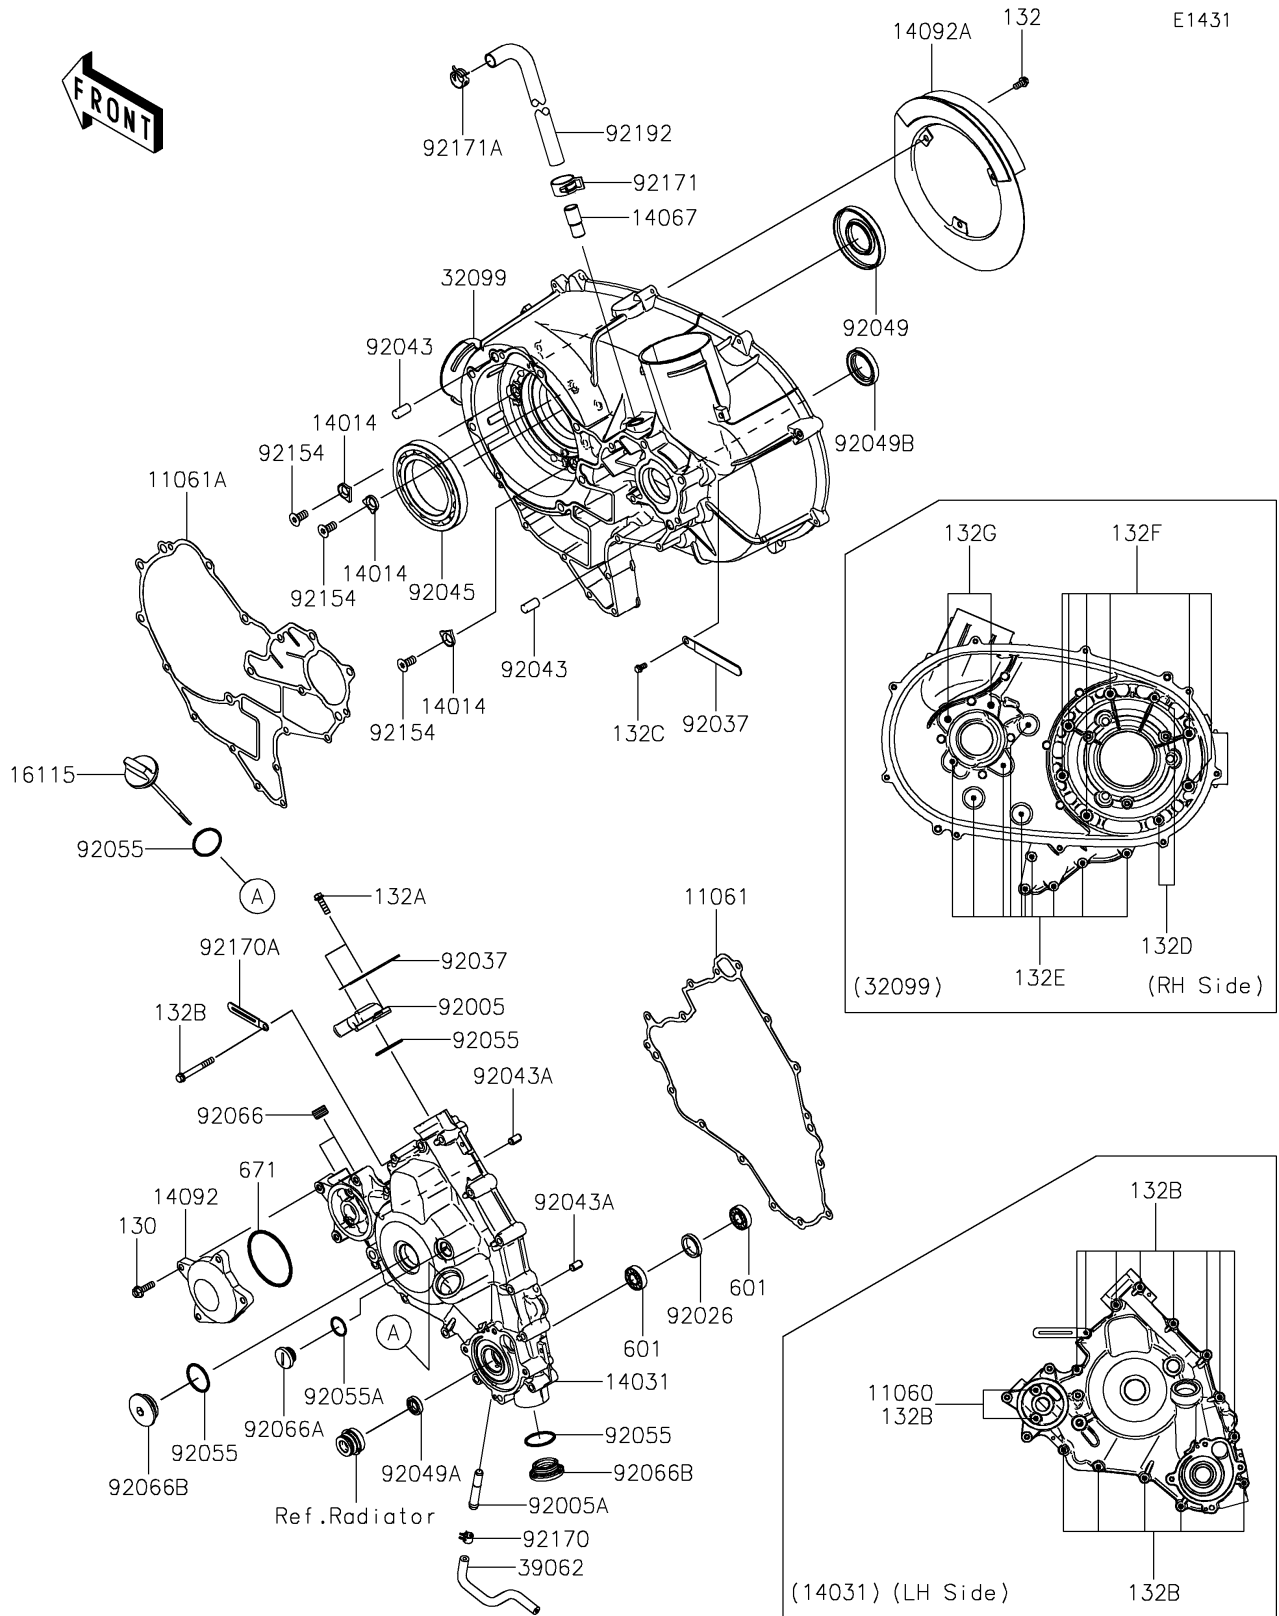

2019 TERYX® CAMO PARTS DIAGRAM

Engine Cover(s)

2019 TERYX® CAMO PARTS LIST

Engine Cover(s)

ITEM NAME	PART NUMBER	QUANTITY
GASKET,6.2X12X0.3 (Ref # 11060)	11060-1994	2
GASKET,GENERATOR COVER (Ref # 11061)	11061-0728	1
GASKET,CVT CASE (Ref # 11061A)	11061-0729	1
PLATE-POSITION (Ref # 14014)	14014-0556	3
COVER-GENERATOR (Ref # 14031)	14031-0589	1
FITTING,BREATHER (Ref # 14067)	14067-006	1
COVER,OIL COOLER (Ref # 14092)	14092-0877	1
COVER (Ref # 14092A)	14092-1051	1
CAP-OIL FILLER (Ref # 16115)	16115-0705	1
CASE,CVT (Ref # 32099)	32099-0770	1
HOSE-COOLING,DRAIN (Ref # 39062)	39062-0598	1
FITTING (Ref # 92005)	92005-0712	1
FITTING (Ref # 92005A)	92005-1264	1
SPACER,22X28X5 (Ref # 92026)	92026-0711	1
CLAMP (Ref # 92037)	92037-1993	2
PIN,10X20 (Ref # 92043)	92043-0142	2
PIN,6.2X8X14 (Ref # 92043A)	92043-1263	2
BEARING-BALL,16014CS45 (Ref # 92045)	92045-0709	1
SEAL-OIL,35X77X9 (Ref # 92049)	92049-0713	1
SEAL-OIL,12X22X5 (Ref # 92049A)	92049-0783	1
SEAL-OIL,HTC 30X45X8 (Ref # 92049B)	92049-1575	1
RING-O,31.2X2.4 (Ref # 92055)	92055-0724	4
RING-O,20X2 (Ref # 92055A)	92055-1146	1
PLUG,PT3/8X10 (Ref # 92066)	92066-0003	2
PLUG,COVER (Ref # 92066A)	92066-0011	1
PLUG (Ref # 92066B)	92066-0712	2
BOLT,FLAT,8X13.6 (Ref # 92154)	92154-0978	3
CLAMP (Ref # 92170)	92170-1493	1
CLAMP (Ref # 92170A)	92170-1514	1