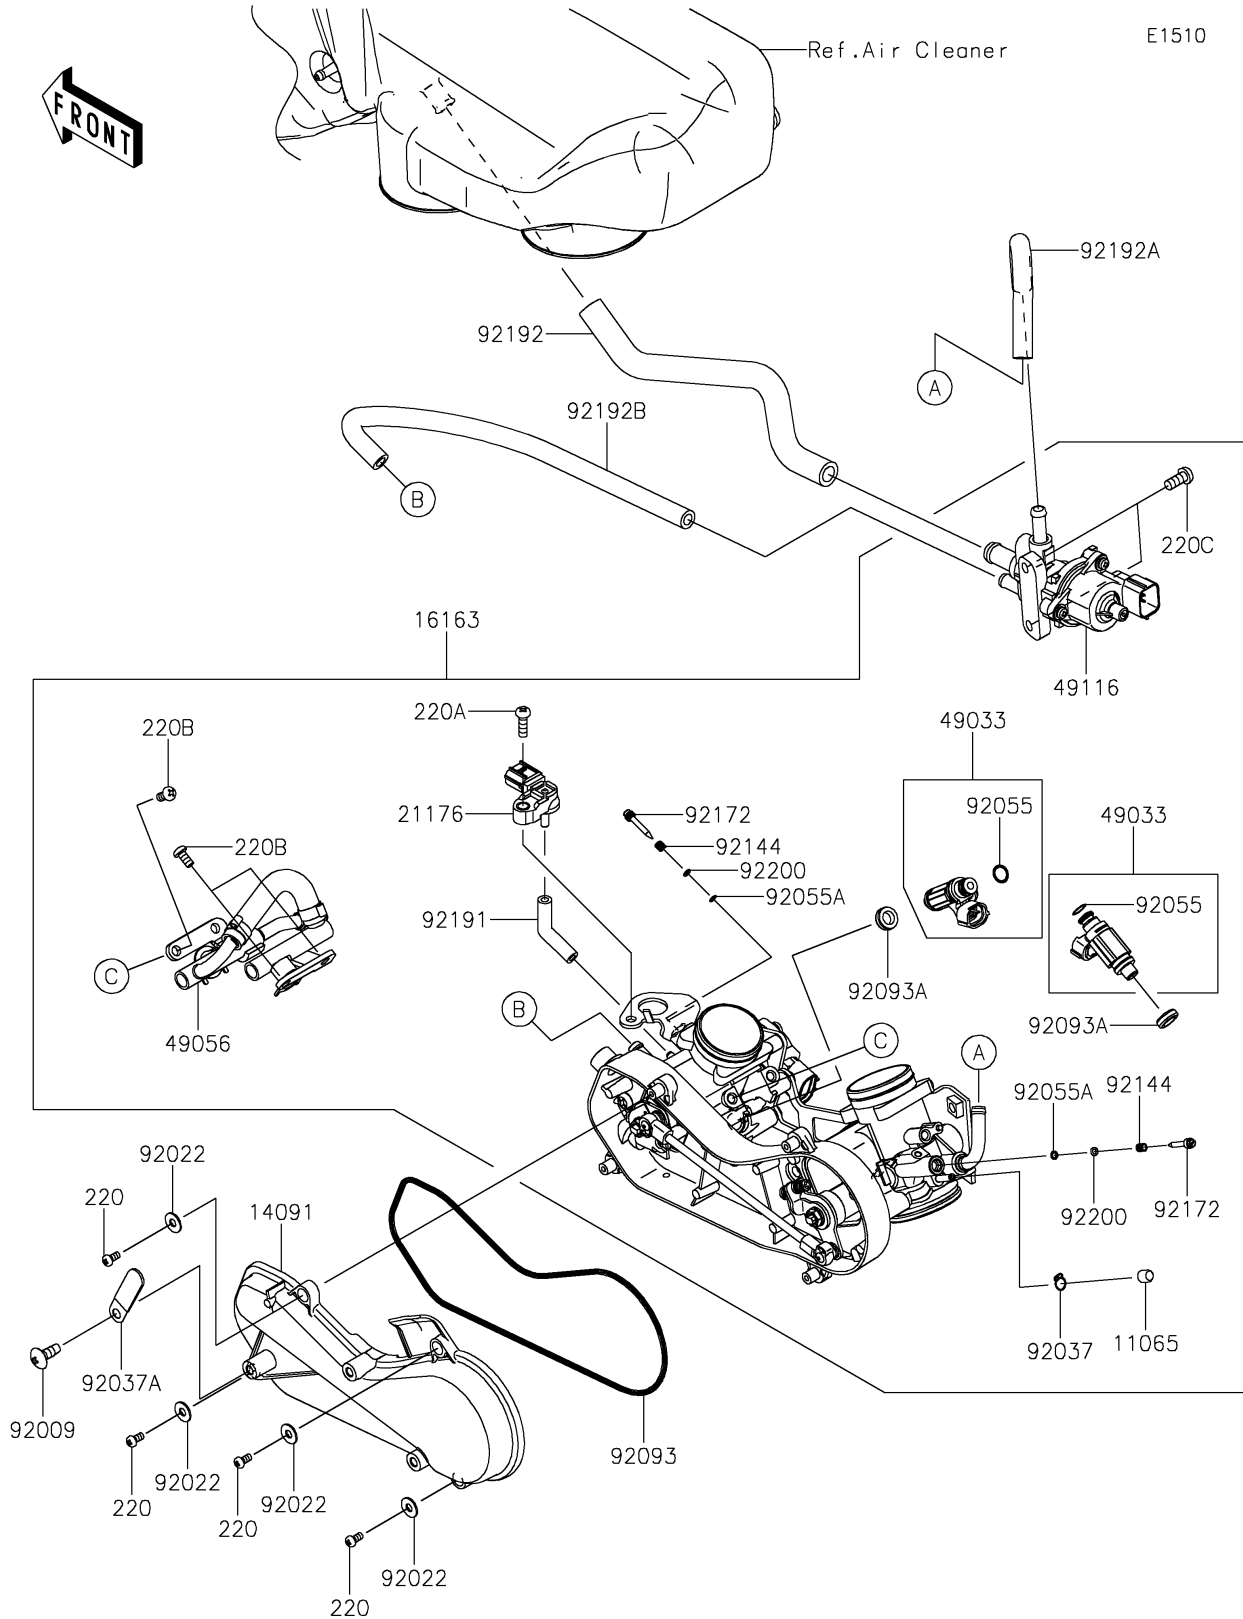

2016 TERYX® CAMO PARTS DIAGRAM

Throttle

2016 TERYX® CAMO PARTS LIST

Throttle

ITEM NAME	PART NUMBER	QUANTITY
CAP (Ref # 11065)	11065-0072	1
COVER,THROTTLE LINK (Ref # 14091)	14091-1731	1
THROTTLE-ASSY,36EIS (Ref # 16163)	16163-0790	1
SENSOR,PRESSURE (Ref # 21176)	21176-0111	1
NOZZLE-INJECTION (Ref # 49033)	49033-0011	2
PIPE-INJECTION (Ref # 49056)	49056-0033	1
VALVE-ASSY,ISC (Ref # 49116)	49116-0021	1
SCREW,6X12 (Ref # 92009)	92009-1480	1
WASHER,5.2X13X1 (Ref # 92022)	92022-1380	4
CLAMP,TUBE (Ref # 92037)	92037-1124	1
CLAMP,L=45 (Ref # 92037A)	92037-1539	1
RING-O,INJECTION NOZZLE (Ref # 92055)	92055-1622	2
RING-O,AIR SCREW (Ref # 92055A)	92055-1658	2
SEAL (Ref # 92093)	92093-0082	1
SEAL (Ref # 92093A)	92093-0127	2
SPRING,THROTTLE STOP SCREW (Ref # 92144)	92144-1674	2
SCREW (Ref # 92172)	92172-0156	2
TUBE,3.2X7.4X70 (Ref # 92191)	92191-1552	1
TUBE,ISC-CHAMBER (Ref # 92192)	92192-0948	1
TUBE,ISC-THROTTLE RR (Ref # 92192A)	92192-1211	1
TUBE,ISC-THROTTLE FR (Ref # 92192B)	92192-1212	1
WASHER,PILOT AIR SCREW (Ref # 92200)	92200-1564	2
SCREW-PAN-CROS,4X8 (Ref # 220)	220AA0408	4
SCREW-PAN-CROS,5X16 (Ref # 220A)	220AA0516	1
SCREW-PAN-CROS,6X12 (Ref # 220B)	220AA0612	4
SCREW-PAN-CROS,6X14 (Ref # 220C)	220AA0614	2