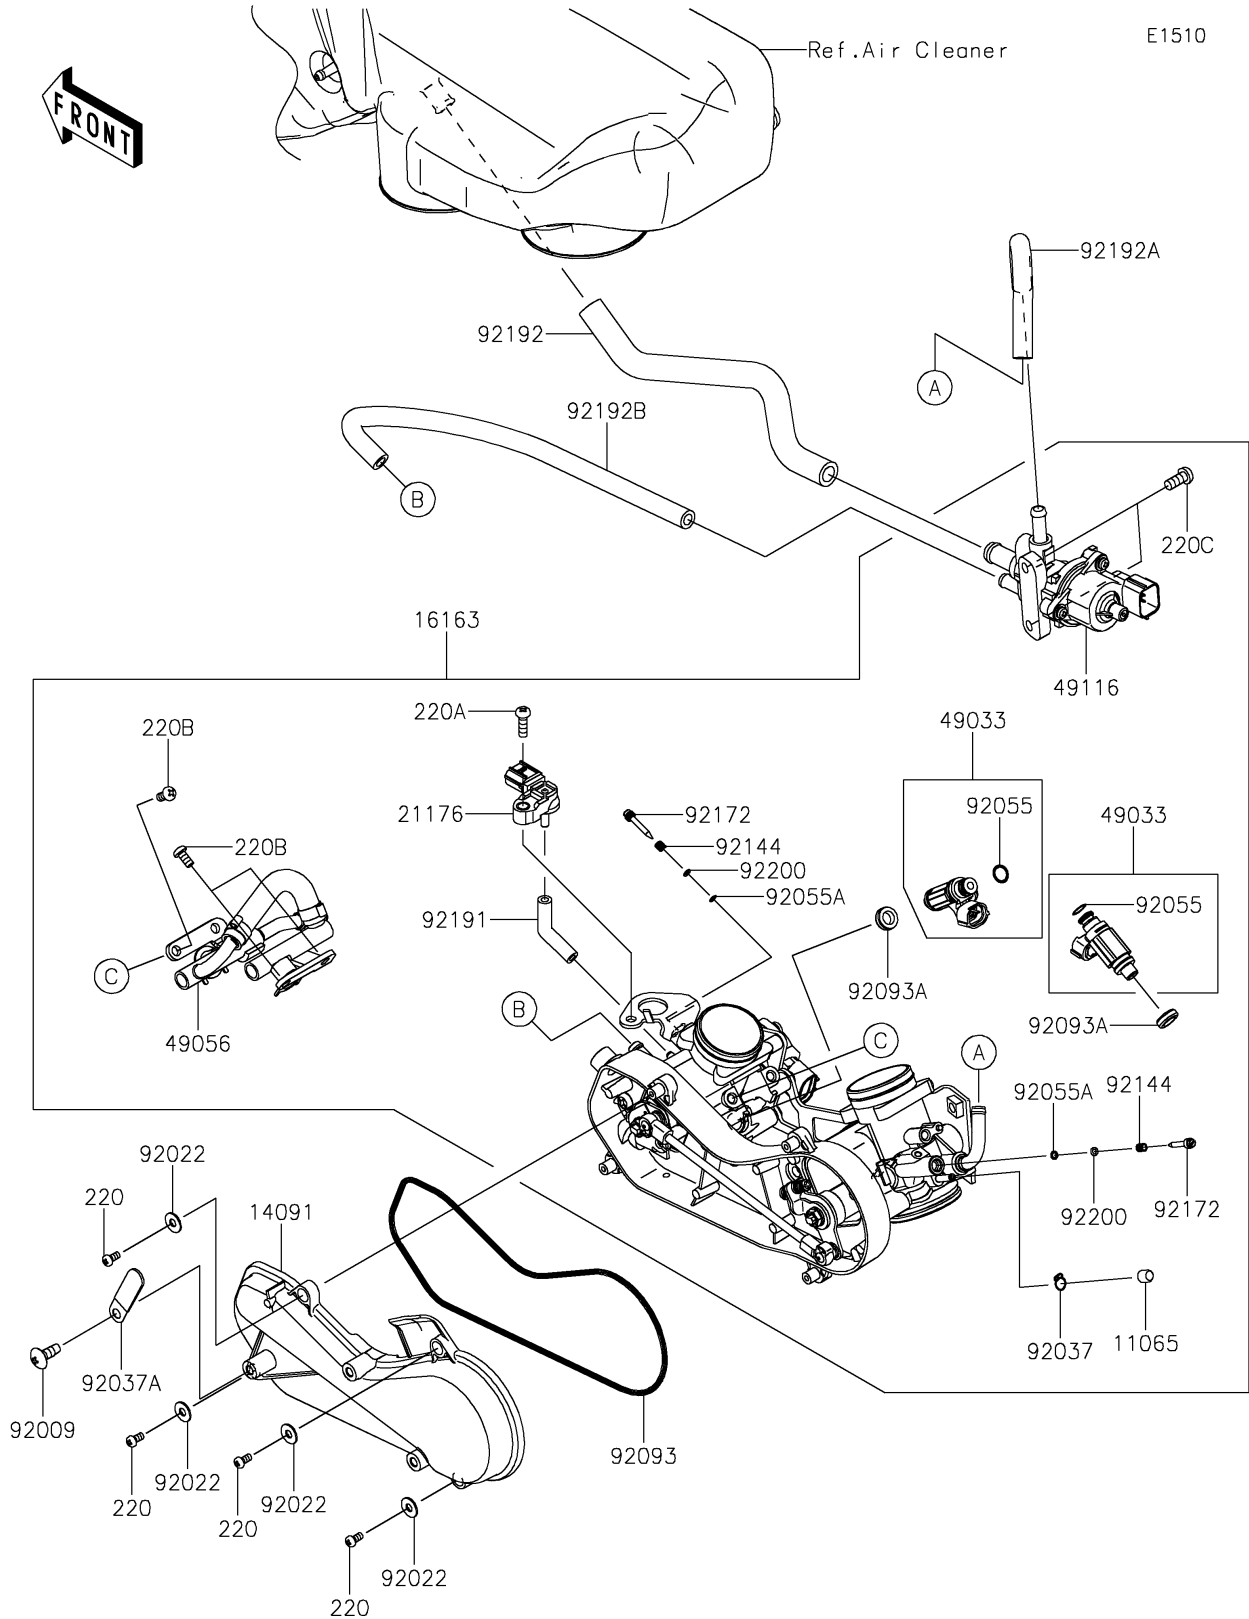

# 2019 TERYX® CAMO PARTS DIAGRAM

Throttle

## 2019 TERYX® CAMO PARTS LIST

### Throttle

ITEM NAME	PART NUMBER	QUANTITY
CAP (Ref # 11065)	11065-0072	1
COVER,THROTTLE LINK (Ref # 14091)	14091-1731	1
THROTTLE-ASSY,36EIS (Ref # 16163)	16163-0790	1
SENSOR,PRESSURE (Ref # 21176)	21176-0111	1
NOZZLE-INJECTION (Ref # 49033)	49033-0011	2
PIPE-INJECTION (Ref # 49056)	49056-0033	1
VALVE-ASSY,ISC (Ref # 49116)	49116-0021	1
SCREW,6X12 (Ref # 92009)	92009-1480	1
WASHER,5.2X13X1 (Ref # 92022)	92022-1380	4
CLAMP,TUBE (Ref # 92037)	92037-1124	1
CLAMP,L=45 (Ref # 92037A)	92037-1539	1
RING-O,INJECTION NOZZLE (Ref # 92055)	92055-1622	2
RING-O,AIR SCREW (Ref # 92055A)	92055-1658	2
SEAL (Ref # 92093)	92093-0082	1
SEAL (Ref # 92093A)	92093-0127	2
SPRING,THROTTLE STOP SCREW (Ref # 92144)	92144-1674	2
SCREW (Ref # 92172)	92172-0156	2
TUBE,3.2X7.4X70 (Ref # 92191)	92191-1552	1
TUBE,ISC-CHAMBER (Ref # 92192)	92192-0948	1
TUBE,ISC-THROTTLE RR (Ref # 92192A)	92192-1211	1
TUBE,ISC-THROTTLE FR (Ref # 92192B)	92192-1212	1
WASHER,PILOT AIR SCREW (Ref # 92200)	92200-1564	2
SCREW-PAN-CROS,4X8 (Ref # 220)	220AA0408	4
SCREW-PAN-CROS,5X16 (Ref # 220A)	220AA0516	1
SCREW-PAN-CROS,6X12 (Ref # 220B)	220AA0612	4
SCREW-PAN-CROS,6X14 (Ref # 220C)	220AA0614	2