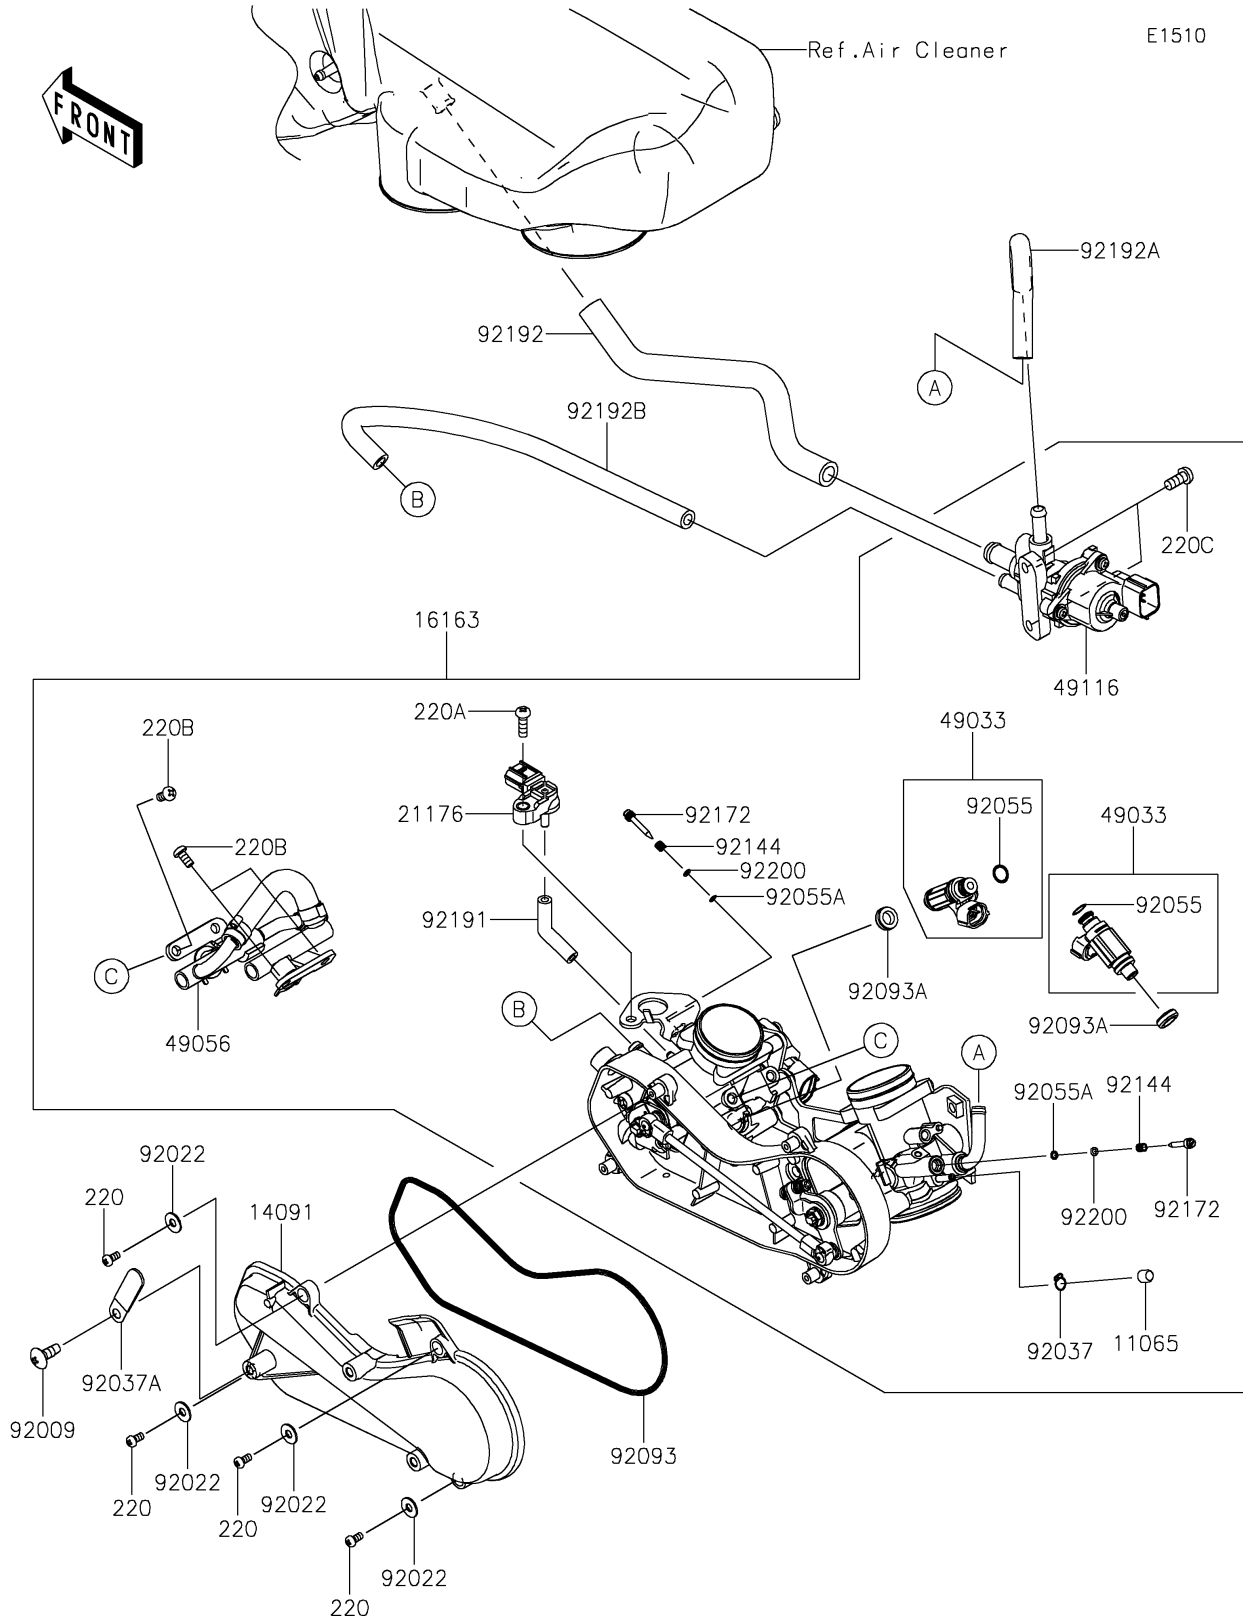

2020 TERYX® CAMO PARTS DIAGRAM

Throttle

2020 TERYX® CAMO PARTS LIST

Throttle

ITEM NAME	PART NUMBER	QUANTITY
CAP (Ref # 11065)	11065-0072	1
COVER,THROTTLE LINK (Ref # 14091)	14091-1731	1
THROTTLE-ASSY,36EIS (Ref # 16163)	16163-0790	1
SENSOR,PRESSURE (Ref # 21176)	21176-0111	1
NOZZLE-INJECTION (Ref # 49033)	49033-0011	2
PIPE-INJECTION (Ref # 49056)	49056-0033	1
VALVE-ASSY,ISC (Ref # 49116)	49116-0021	1
SCREW,6X12 (Ref # 92009)	92009-1480	1
WASHER,5.2X13X1 (Ref # 92022)	92022-1380	4
CLAMP,TUBE (Ref # 92037)	92037-1124	1
CLAMP,L=45 (Ref # 92037A)	92037-1539	1
RING-O,INJECTION NOZZLE (Ref # 92055)	92055-1622	2
RING-O,AIR SCREW (Ref # 92055A)	92055-1658	2
SEAL (Ref # 92093)	92093-0082	1
SEAL (Ref # 92093A)	92093-0127	2
SPRING,THROTTLE STOP SCREW (Ref # 92144)	92144-1674	2
SCREW (Ref # 92172)	92172-0156	2
TUBE,3.2X7.4X70 (Ref # 92191)	92191-1552	1
TUBE,ISC-CHAMBER (Ref # 92192)	92192-0948	1
TUBE,ISC-THROTTLE RR (Ref # 92192A)	92192-1211	1
TUBE,ISC-THROTTLE FR (Ref # 92192B)	92192-1212	1
WASHER,PILOT AIR SCREW (Ref # 92200)	92200-1564	2
SCREW-PAN-CROS,4X8 (Ref # 220)	220AA0408	4
SCREW-PAN-CROS,5X16 (Ref # 220A)	220AA0516	1
SCREW-PAN-CROS,6X12 (Ref # 220B)	220AA0612	4
SCREW-PAN-CROS,6X14 (Ref # 220C)	220AA0614	2