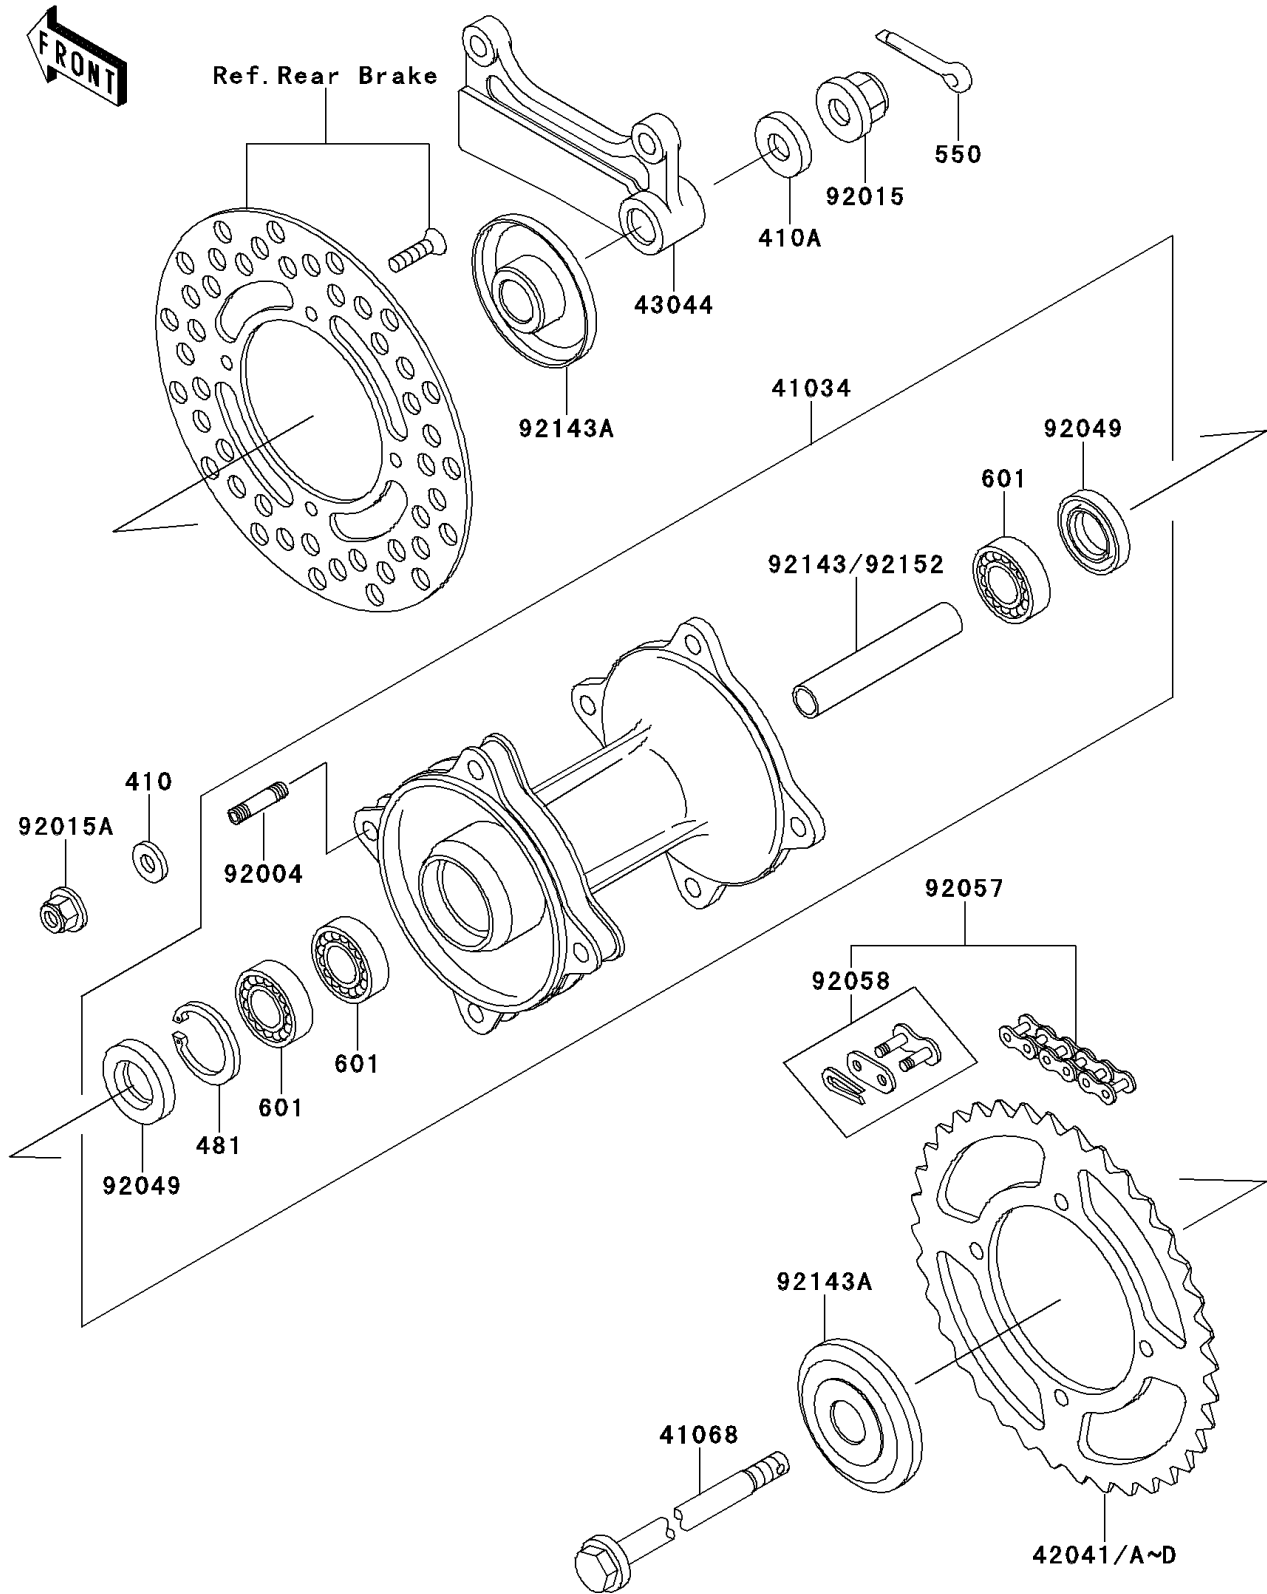

1998 KX80 PARTS DIAGRAM

Rear Hub

F2240

1998 KX80 PARTS LIST

Rear Hub

ITEM NAME	PART NUMBER	QUANTITY
WASHER-PLAIN-SMALL,8MM (Ref # 410)	410B0800	4
WASHER-PLAIN-SMALL,14MM (Ref # 410A)	410B1400	1
CIRCLIP-TYPE-C,35MM (Ref # 481)	481J3500	1
PIN-COTTER,2.5X20 (Ref # 550)	550D2520	1
BEARING-BALL (Ref # 601)	601B6202UU	3
DRUM-ASSY,REAR BRAKE (Ref # 41034)	41034-1276	1
AXLE,RR (Ref # 41068)	41068-1401	1
SPROCKET-HUB,49T (Ref # 42041)	42041-1207	1
SPROCKET-HUB,48T (Ref # 42041A)	42041-1227	1
SPROCKET-HUB,50T (Ref # 42041B)	42041-1228	1
SPROCKET-HUB,51T (Ref # 42041C)	42041-1229	1
SPROCKET-HUB,52T (Ref # 42041D)	42041-1245	1
HOLDER-COMP-CALIPER (Ref # 43044)	43044-1122	1
STUD,8X16 (Ref # 92004)	92004-1183	4
NUT,FLANGED,14MM (Ref # 92015)	92015-1401	1
NUT,8MM (Ref # 92015A)	92015-1432	4
SEAL-OIL (Ref # 92049)	92049-1469	2
CHAIN,DRIVE,DID420DSX120L (Ref # 92057)	92057-1277	1
JOINT-CHAIN (Ref # 92058)	92058-1066	1
COLLAR,RR BRAKE DRUM,L=95 (Ref # 92143)	92143-1937	1
COLLAR,RR AXLE,L=12.5 (Ref # 92143A)	92143-1938	2