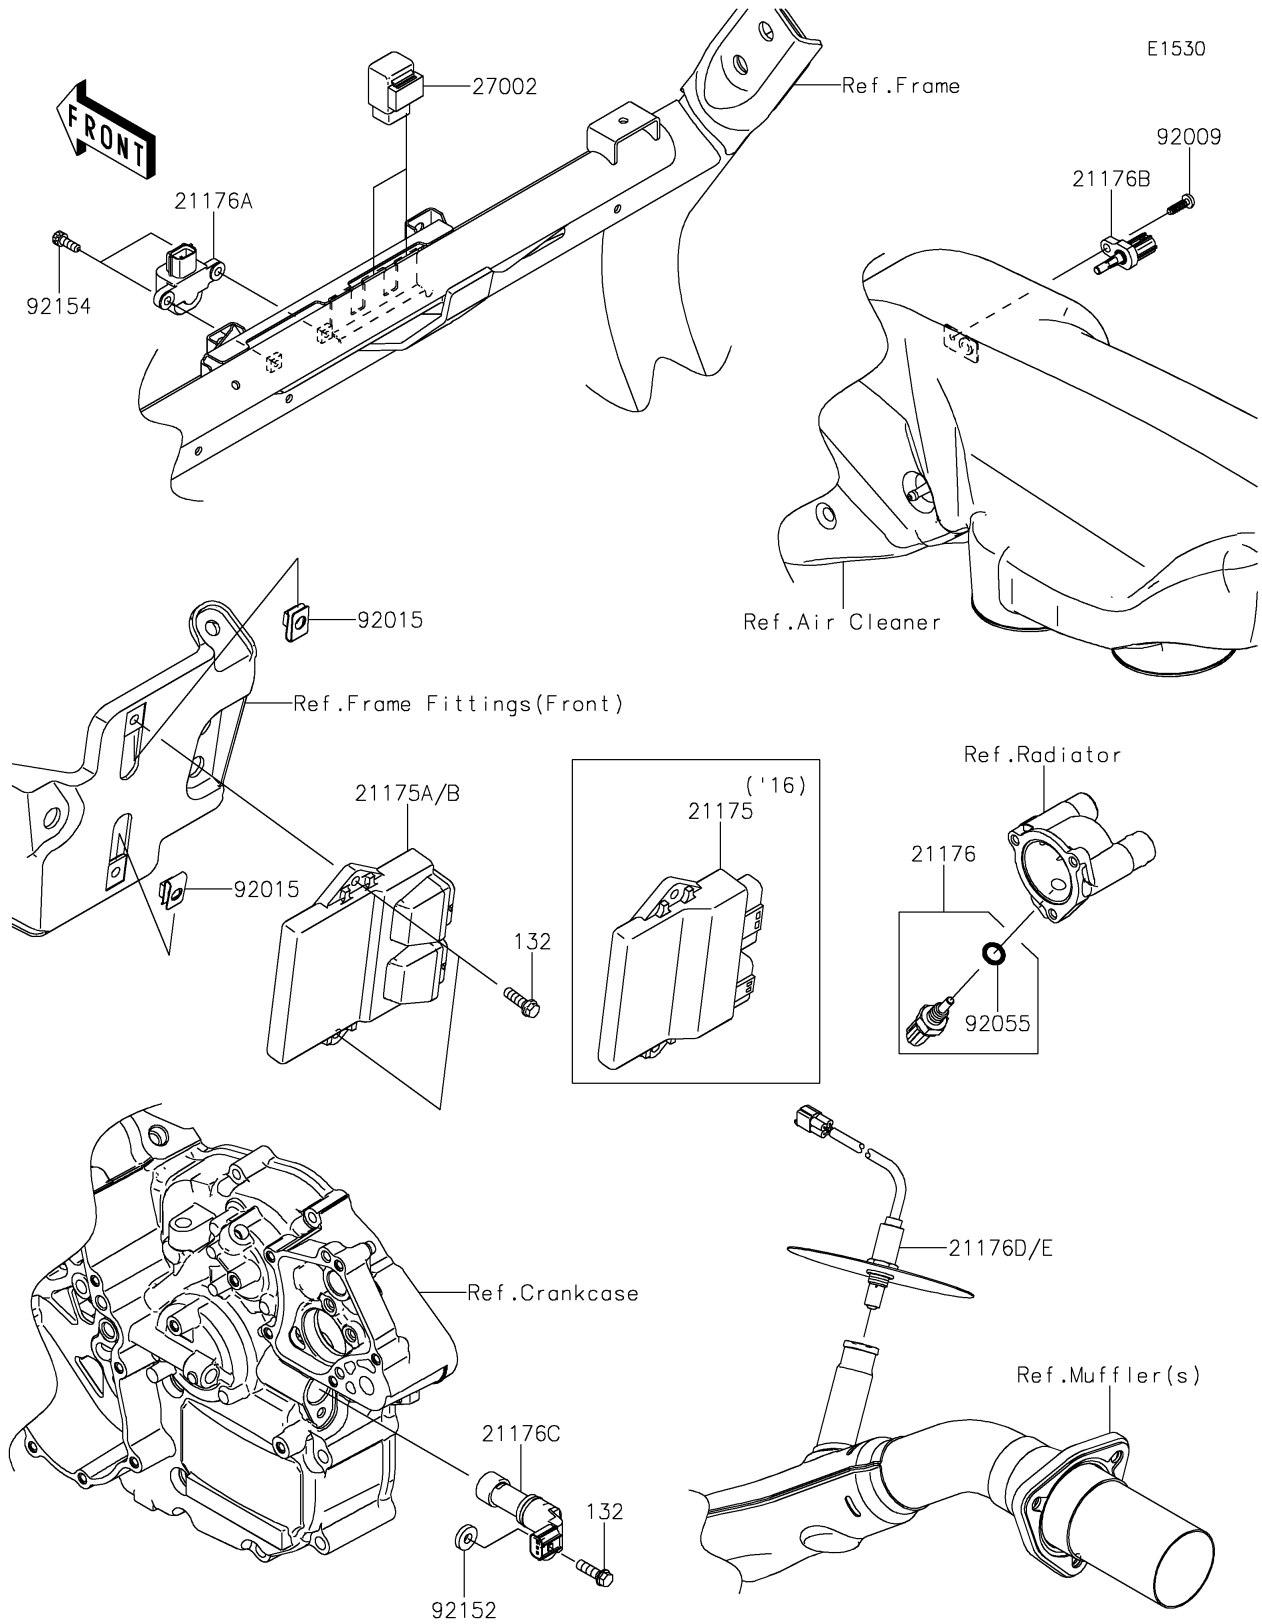

2020 TERYX® CAMO PARTS DIAGRAM

Fuel Injection

2020 TERYX® CAMO PARTS LIST

Fuel Injection

ITEM NAME	PART NUMBER	QUANTITY
CONTROL UNIT-ELECTRONIC (Ref # 21175B)	21175-1258	1
SENSOR,WATER TEMP (Ref # 21176)	21176-0009	1
SENSOR,VEHICLE-DOWN (Ref # 21176A)	21176-0026	1
SENSOR,AIR TEMPERATURE (Ref # 21176B)	21176-0048	1
SENSOR,SPEED (Ref # 21176C)	21176-0712	1
SENSOR,OXYGEN (Ref # 21176E)	21176-0823	1
RELAY-ASSY (Ref # 27002)	27002-1062	2
SCREW,TAPPING,5X16 (Ref # 92009)	92009-1984	1
NUT,6MM (Ref # 92015)	92015-1602	2
RING-O,9.5X1.9 (Ref # 92055)	92055-0016	1
COLLAR,6.5X16X3.2 (Ref # 92152)	92152-1975	1
BOLT,SOCKET,5X14 (Ref # 92154)	92154-1841	2
BOLT-FLANGED-SMALL,6X20 (Ref # 132)	132BA0620	3