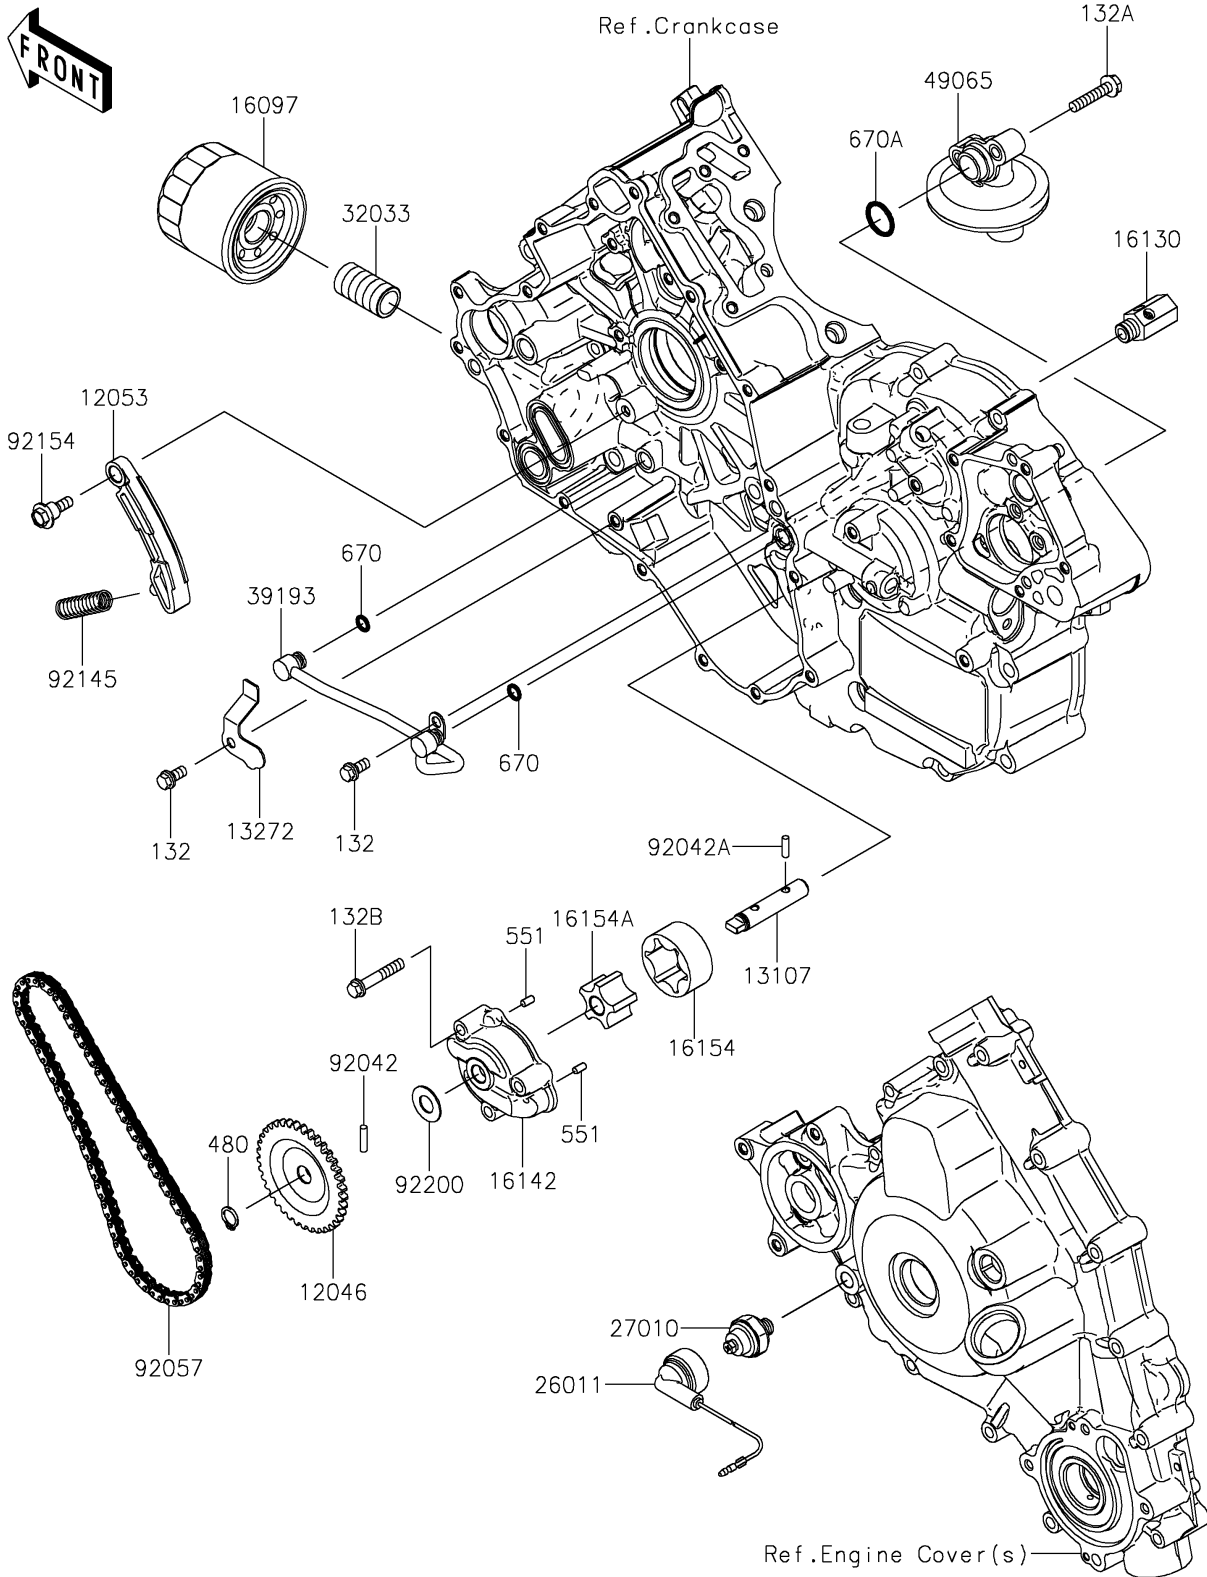

2016 TERYX® CAMO PARTS DIAGRAM

Oil Pump/Oil Filter

E1710

2016 TERYX® CAMO PARTS LIST

Oil Pump/Oil Filter

ITEM NAME	PART NUMBER	QUANTITY
SPROCKET,OIL PUMP,37T (Ref # 12046)	12046-0577	1
GUIDE-CHAIN (Ref # 12053)	12053-0180	1
SHAFT,OIL PUMP (Ref # 13107)	13107-0718	1
PLATE (Ref # 13272)	13272-0988	1
FILTER-ASSY-OIL (Ref # 16097)	16097-0007	1
VALVE-ASSY-RELIEF (Ref # 16130)	16130-1058	1
COVER-PUMP (Ref # 16142)	16142-0704	1
ROTOR-PUMP,OUTER (Ref # 16154)	16154-0706	1
ROTOR-PUMP,INNER (Ref # 16154A)	16154-0707	1
WIRE-LEAD (Ref # 26011)	26011-0818	1
SWITCH,OIL PRESSURE (Ref # 27010)	27010-1313	1
PIPE,OIL FILTER (Ref # 32033)	32033-1535	1
PIPE-OIL (Ref # 39193)	39193-0570	1
FILTER-OIL (Ref # 49065)	49065-0710	1
PIN,DOWEL,4X16.8 (Ref # 92042)	92042-029	1
PIN,DOWEL,4X13.8 (Ref # 92042A)	92042-030	1
CHAIN,DID SCR-0409 SV (Ref # 92057)	92057-0561	1
SPRING (Ref # 92145)	92145-0830	1
BOLT,FLANGED,6X8.3 (Ref # 92154)	92154-0709	1
WASHER,11.3X23X1 (Ref # 92200)	92200-0719	1
BOLT-FLANGED-SMALL,6X12 (Ref # 132)	132BA0612	2
BOLT-FLANGED-SMALL,6X30 (Ref # 132A)	132BA0630	2
BOLT-FLANGED-SMALL,6X35 (Ref # 132B)	132BA0635	3
CIRCLIP-TYPE-C,11MM (Ref # 480)	480J1100	1
PIN-DOWEL,4X8 (Ref # 551)	551A0408	2
O RING,7MM (Ref # 670)	670D1507	2
O RING,18MM (Ref # 670A)	670D2018	1