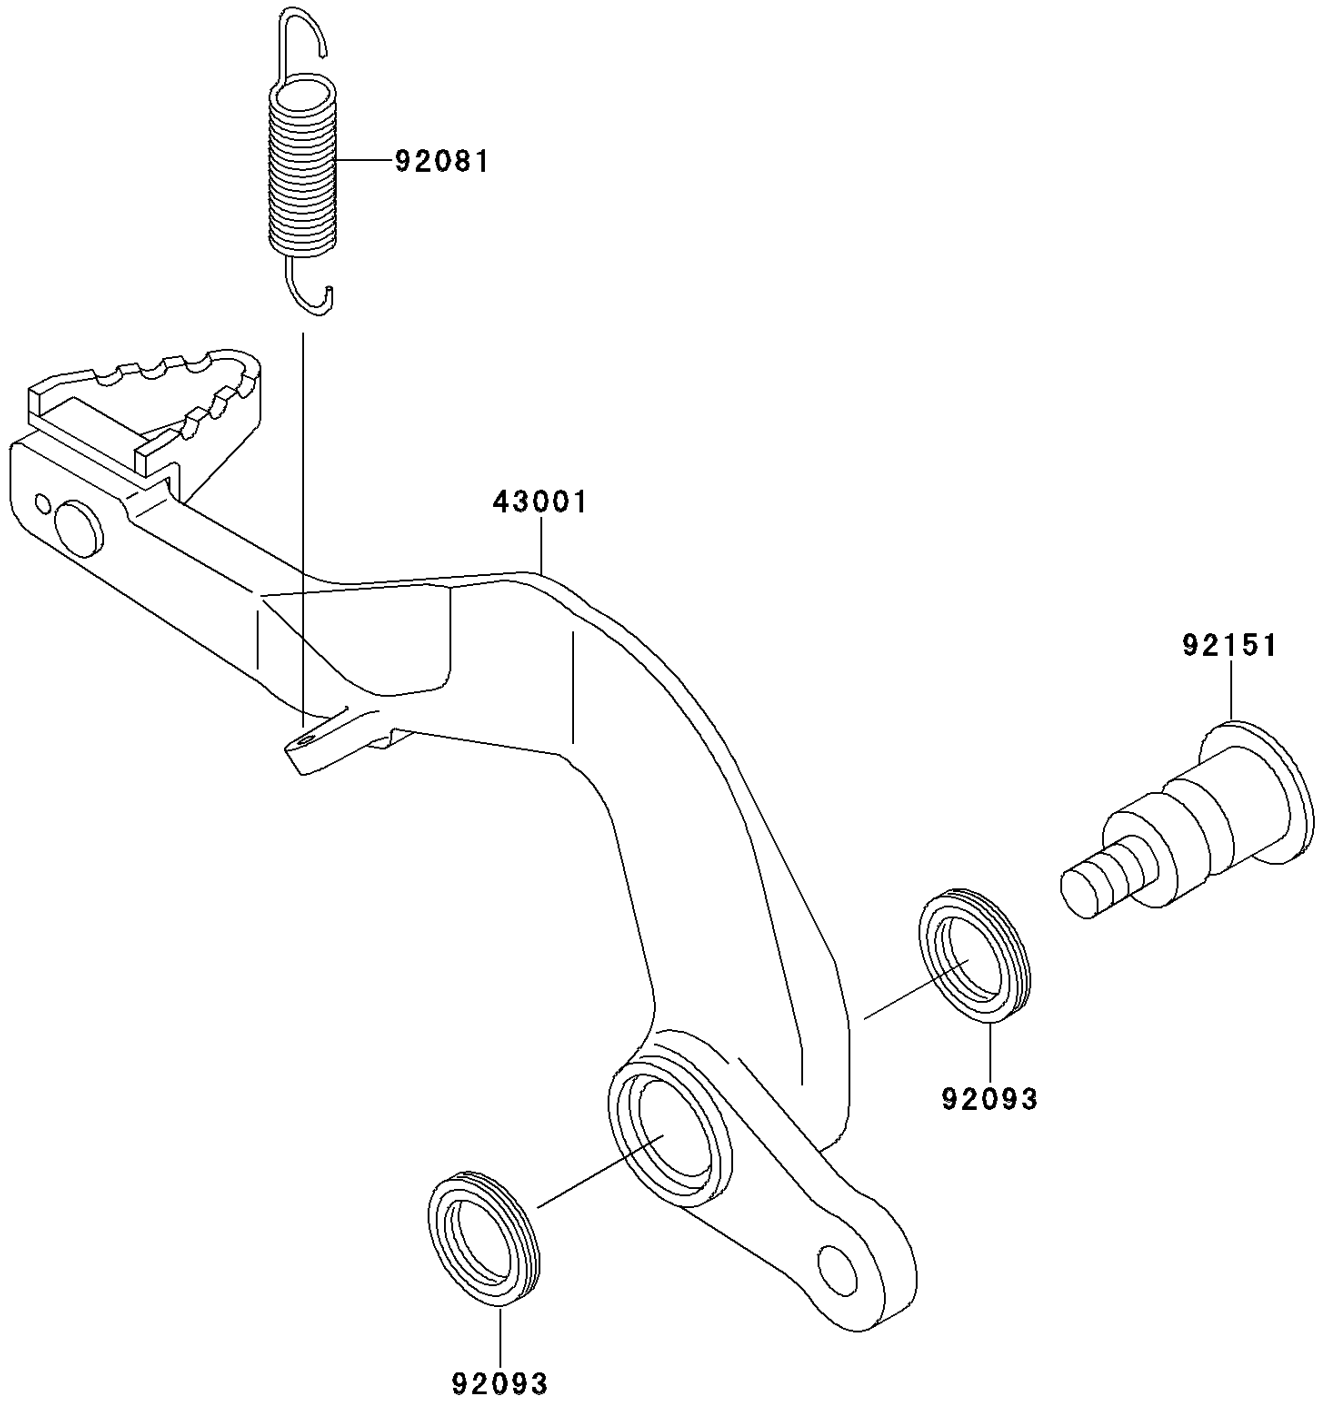

# 1998 KX80 PARTS DIAGRAM

Brake Pedal

F2260

# 1998 KX80 PARTS LIST

## Brake Pedal

ITEM NAME	PART NUMBER	QUANTITY
LEVER-BRAKE,PEDAL (Ref # 43001)	43001-1389	1
SPRING,BRAKE PEDAL RETURN (Ref # 92081)	92081-1932	1
SEAL,MY15.9X20X2.8 (Ref # 92093)	92093-1433	2
BOLT (Ref # 92151)	92151-1104	1