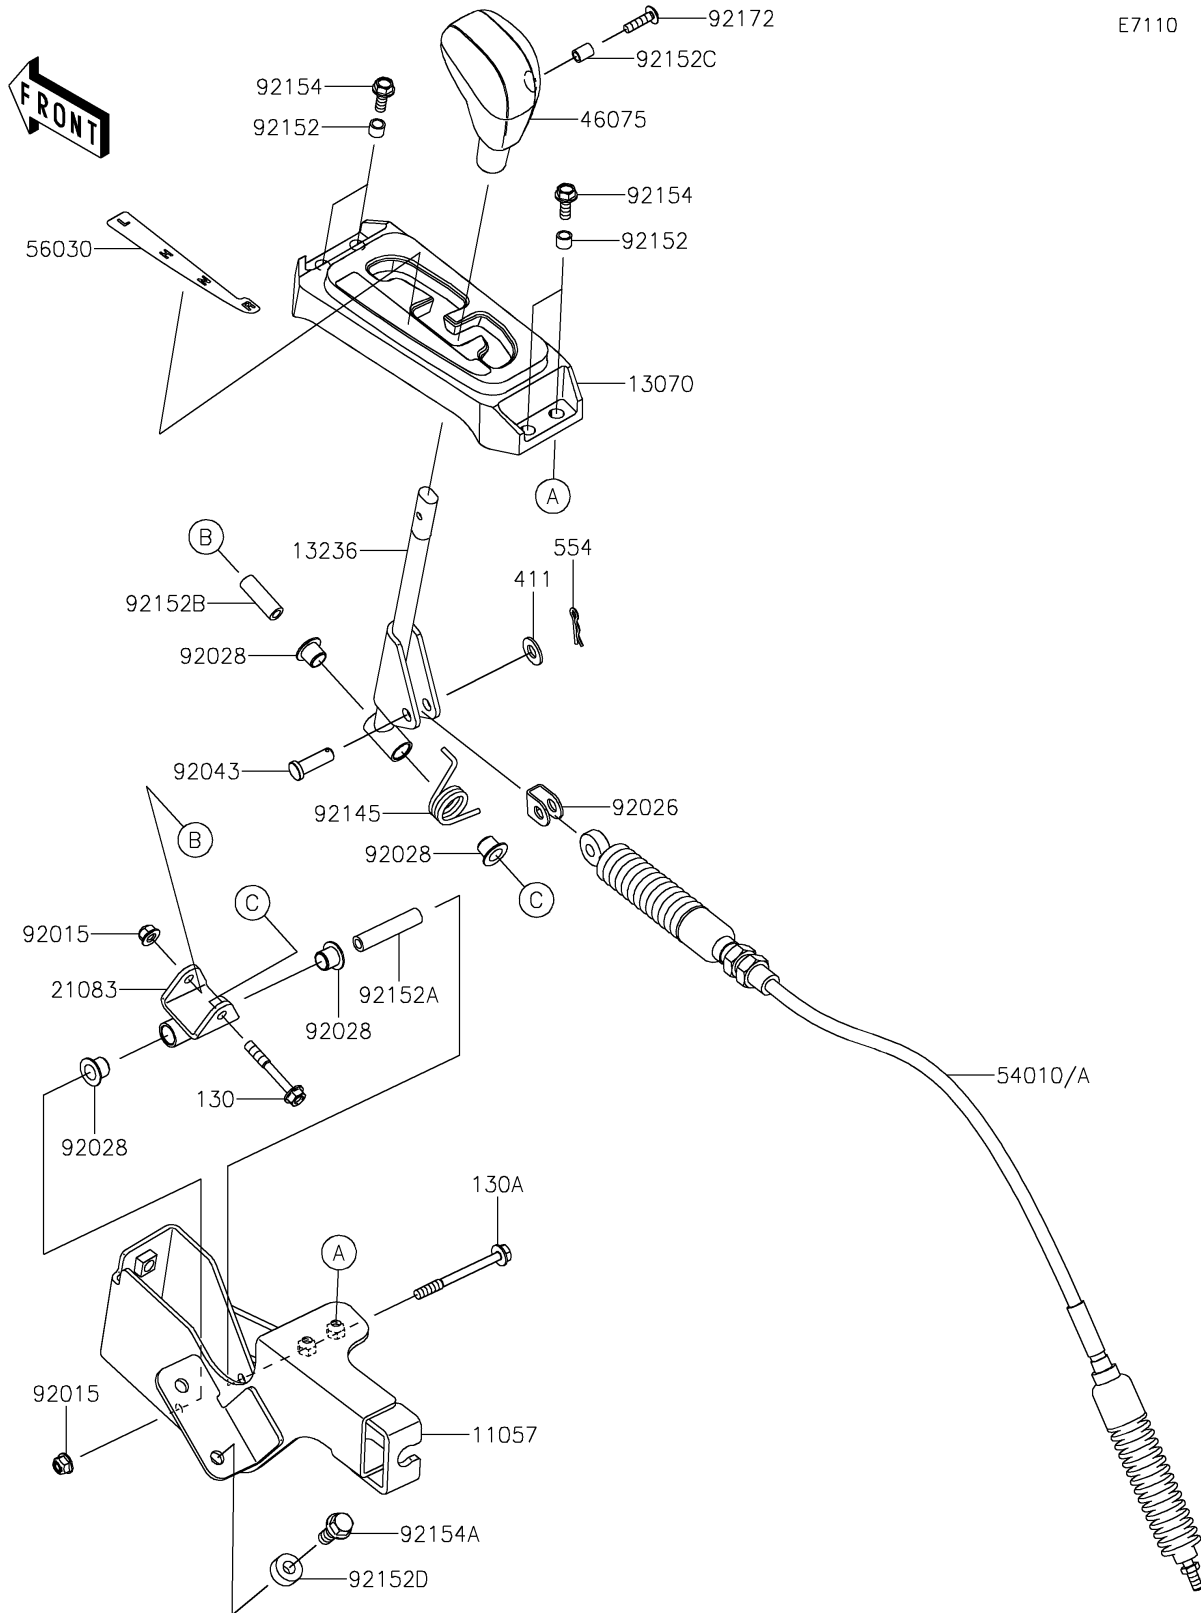

# 2019 TERYX® CAMO PARTS DIAGRAM

Control

E7110

## 2019 TERYX® CAMO PARTS LIST

### Control

ITEM NAME	PART NUMBER	QUANTITY
BRACKET,SHIFT (Ref # 11057)	11057-1494	1
GUIDE,SHIFT GAUGE (Ref # 13070)	13070-0748	1
LEVER-COMP,SHIFT (Ref # 13236)	13236-0727	1
ARM (Ref # 21083)	21083-0710	1
GRIP (Ref # 46075)	46075-0569	1
CABLE,SHIFT (Ref # 54010A)	54010-0619	1
LABEL,SHIFT POSITION (Ref # 56030)	56030-0849	1
NUT,LOCK,FLANGED,6MM (Ref # 92015)	92015-1675	2
SPACER (Ref # 92026)	92026-0074	1
BUSHING (Ref # 92028)	92028-1507	4
PIN (Ref # 92043)	92043-0053	1
SPRING (Ref # 92145)	92145-0832	1
COLLAR (Ref # 92152)	92152-1332	4
COLLAR,6.0X10X47 (Ref # 92152A)	92152-1517	1
COLLAR,6.0X10X30 (Ref # 92152B)	92152-1518	1
COLLAR,5.6X8X10.5 (Ref # 92152C)	92152-1545	1
COLLAR,8.2X18X8 (Ref # 92152D)	92152-1553	2
BOLT,FLANGED,6X16 (Ref # 92154)	92154-0887	4
BOLT,FLANGED,8X20 (Ref # 92154A)	92154-1104	2
SCREW,5X20 (Ref # 92172)	92172-2081	1
BOLT-FLANGED,6X45 (Ref # 130)	130CA0645	1
BOLT-FLANGED,6X65 (Ref # 130A)	130CA0665	1
WASHER-PLAIN,8MM (Ref # 411)	411AA0800	1
PIN-SNAP (Ref # 554)	554DA0800	1