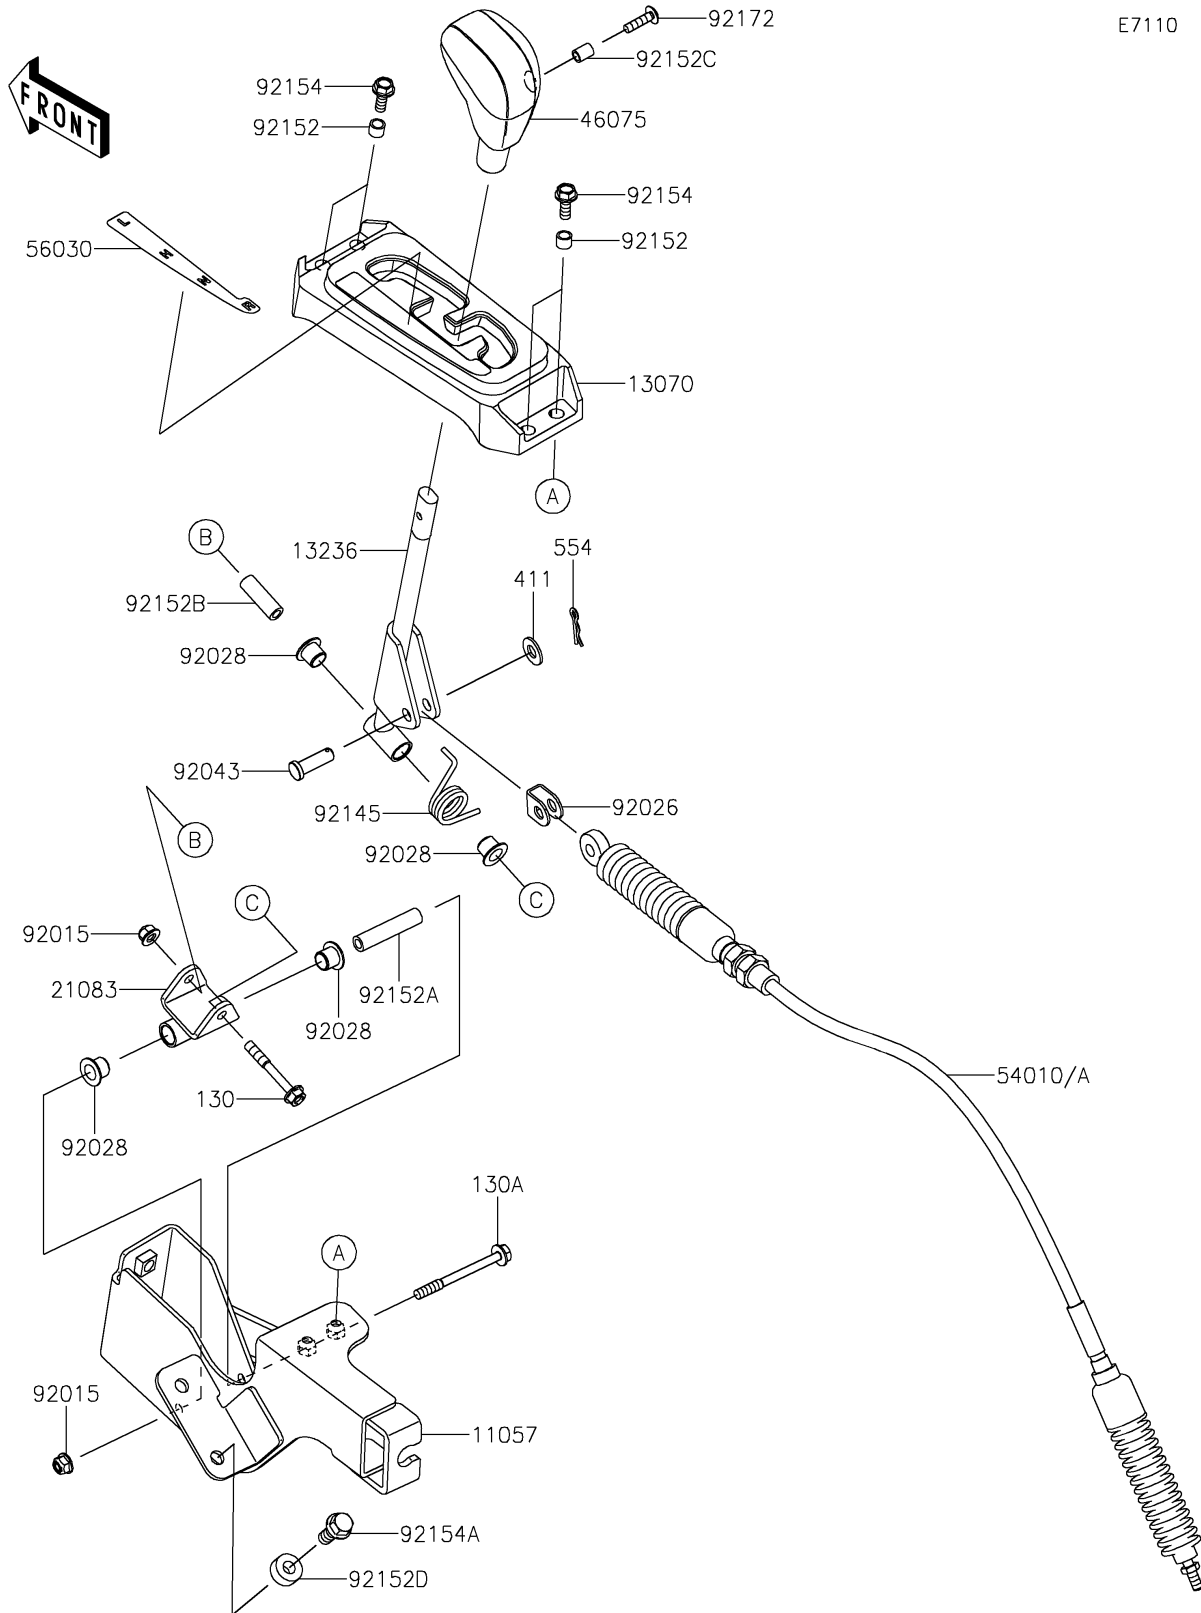

2020 TERYX® CAMO PARTS DIAGRAM

Control

E7110

2020 TERYX® CAMO PARTS LIST

Control

ITEM NAME	PART NUMBER	QUANTITY
BRACKET,SHIFT (Ref # 11057)	11057-1494	1
GUIDE,SHIFT GAUGE (Ref # 13070)	13070-0748	1
LEVER-COMP,SHIFT (Ref # 13236)	13236-0727	1
ARM (Ref # 21083)	21083-0710	1
GRIP (Ref # 46075)	46075-0569	1
CABLE,SHIFT (Ref # 54010A)	54010-0619	1
LABEL,SHIFT POSITION (Ref # 56030)	56030-0849	1
NUT,LOCK,FLANGED,6MM (Ref # 92015)	92015-1675	2
SPACER (Ref # 92026)	92026-0074	1
BUSHING (Ref # 92028)	92028-1507	4
PIN (Ref # 92043)	92043-0053	1
SPRING (Ref # 92145)	92145-0832	1
COLLAR (Ref # 92152)	92152-1332	4
COLLAR,6.0X10X47 (Ref # 92152A)	92152-1517	1
COLLAR,6.0X10X30 (Ref # 92152B)	92152-1518	1
COLLAR,5.6X8X10.5 (Ref # 92152C)	92152-1545	1
COLLAR,8.2X18X8 (Ref # 92152D)	92152-1553	2
BOLT,FLANGED,6X16 (Ref # 92154)	92154-0887	4
BOLT,FLANGED,8X20 (Ref # 92154A)	92154-1104	2
SCREW,5X20 (Ref # 92172)	92172-2081	1
BOLT-FLANGED,6X45 (Ref # 130)	130CA0645	1
BOLT-FLANGED,6X65 (Ref # 130A)	130CA0665	1
WASHER-PLAIN,8MM (Ref # 411)	411AA0800	1
PIN-SNAP (Ref # 554)	554DA0800	1