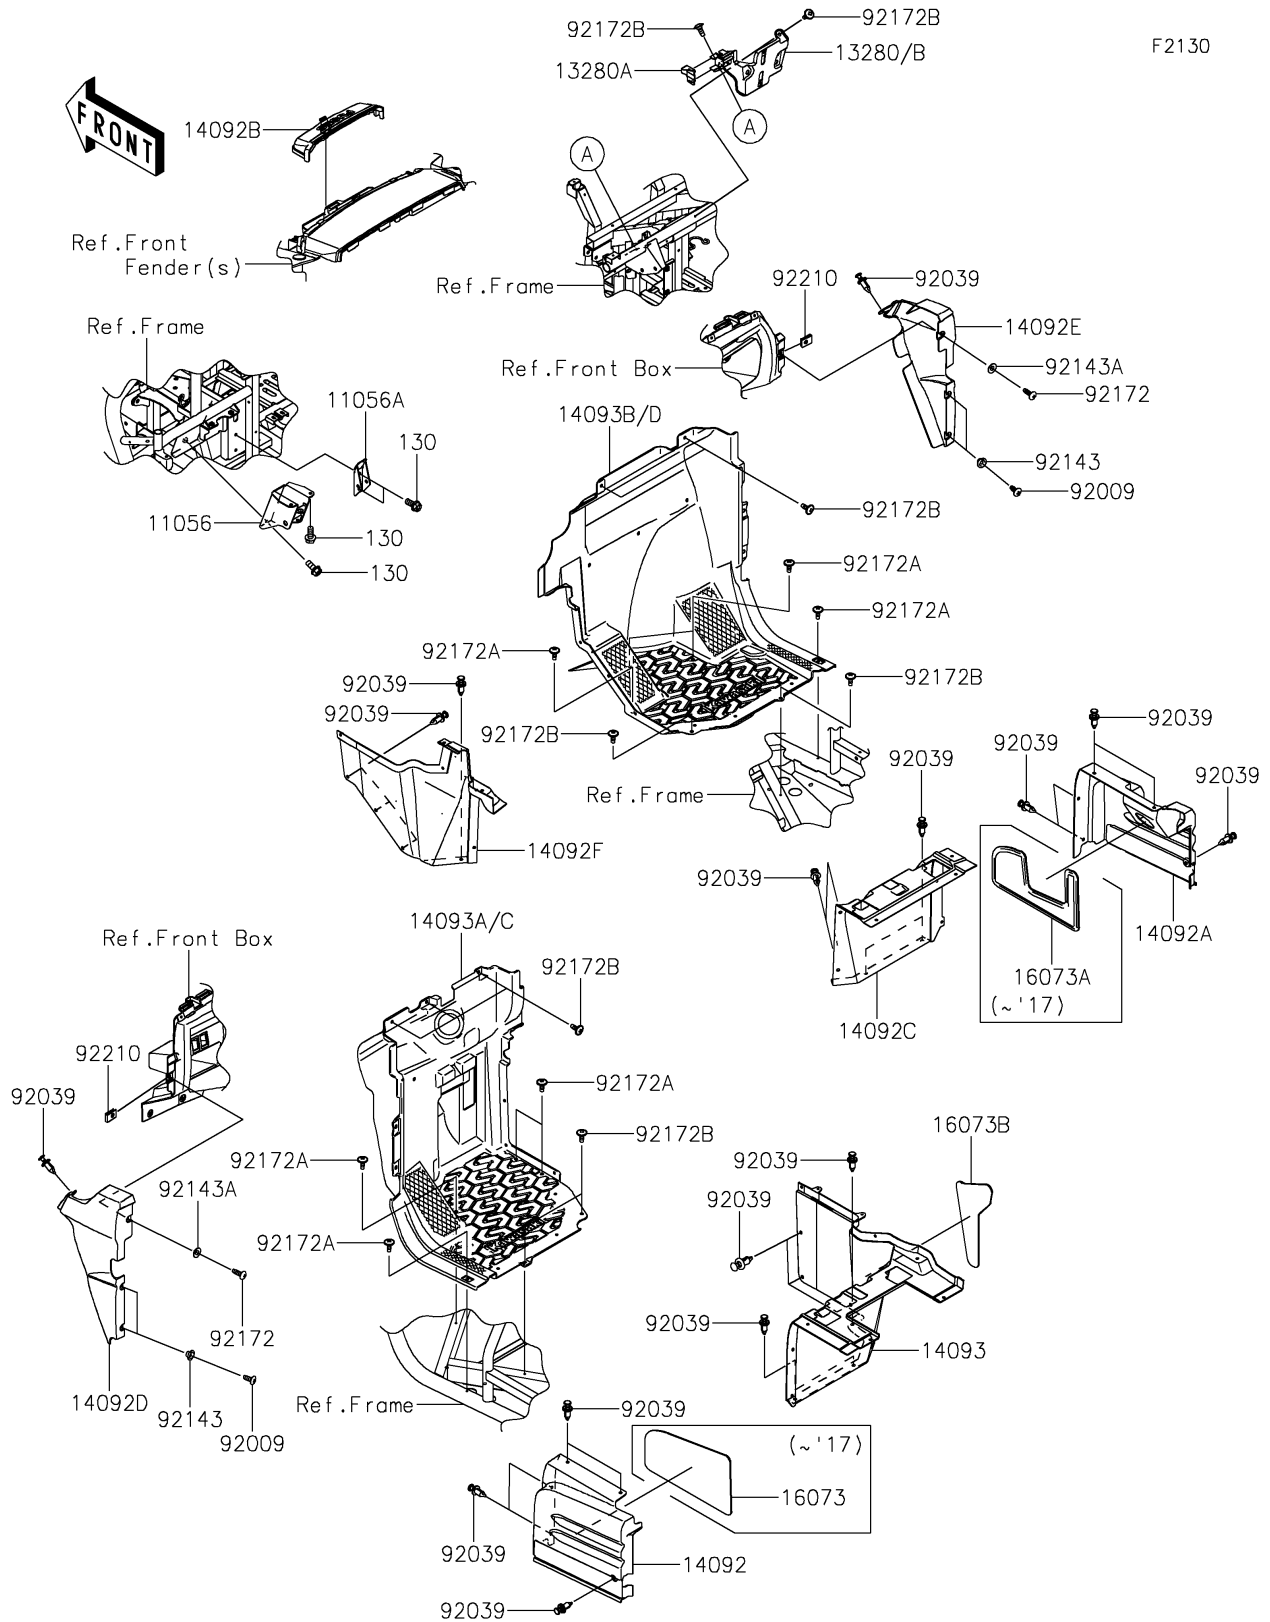

2016 TERYX® CAMO PARTS DIAGRAM

Frame Fittings(Front)

F2130

2016 TERYX® CAMO PARTS LIST

Frame Fittings(Front)

ITEM NAME	PART NUMBER	QUANTITY
BRACKET,BRAKE PEDAL (Ref # 11056)	11056-1431	1
BRACKET,THROTTLE PEDAL (Ref # 11056A)	11056-4408	1
HOLDER,ECU (Ref # 13280)	13280-0832	1
HOLDER (Ref # 13280A)	13280-0851	1
COVER,SEAT SIDE,LH (Ref # 14092)	14092-0720	1
COVER,SEAT SIDE,RH (Ref # 14092A)	14092-0721	1
COVER,FUSE BOX (Ref # 14092B)	14092-0724	1
COVER,FR SEAT,RH (Ref # 14092C)	14092-0757	1
COVER,SIDE GUARD,LH,CAMOUFLAGE (Ref # 14092D)	14092-0804-42H	1
COVER,SIDE GUARD,RH,CAMOUFLAGE (Ref # 14092E)	14092-0805-42H	1
COVER,FR SEAT,RH,CNT (Ref # 14092F)	14092-1083	1
COVER,FR SEAT,LH (Ref # 14093)	14093-0209	1
COVER,FR FLOOR,LH (Ref # 14093C)	14093-5137	1
COVER,FR FLOOR,RH (Ref # 14093D)	14093-5138	1
INSULATOR,SEAT SIDE,LH (Ref # 16073)	16073-0810	1
INSULATOR,SEAT SIDE,RH (Ref # 16073A)	16073-0811	1
INSULATOR (Ref # 16073B)	16073-0847	1
SCREW,TAPPING,6X16 (Ref # 92009)	92009-1166	4
RIVET (Ref # 92039)	92039-0776	26
COLLAR (Ref # 92143)	92143-1057	4
COLLAR (Ref # 92143A)	92143-1087	2
SCREW,TAPPING,6X20 (Ref # 92172)	92172-0488	2
SCREW,6X16 (Ref # 92172A)	92172-0711	8
SCREW,6X16 (Ref # 92172B)	92172-0826	11
NUT,LEAF SPRING,6MM (Ref # 92210)	92210-0624	2
BOLT-FLANGED,8X18 (Ref # 130)	130BA0818	5