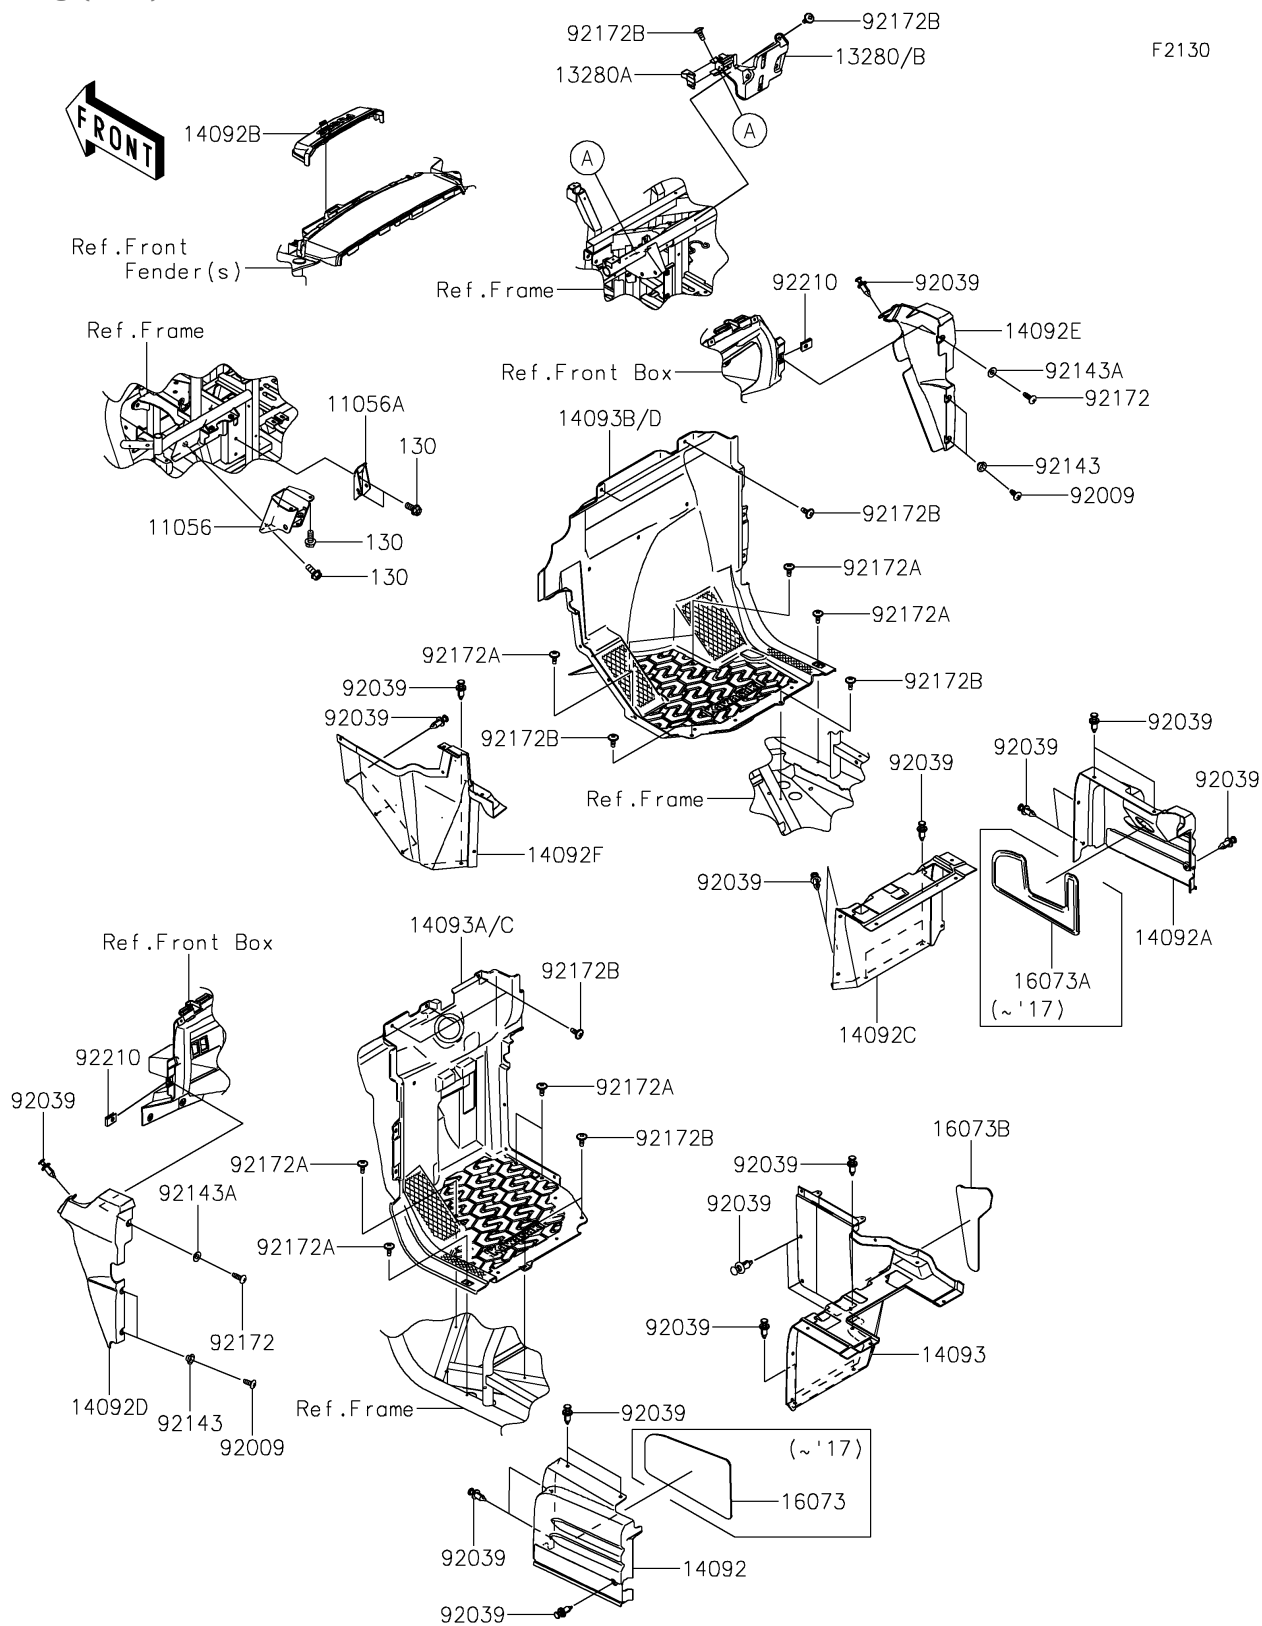

2017 TERYX® CAMO PARTS DIAGRAM

Frame Fittings(Front)

2017 TERYX® CAMO PARTS LIST

Frame Fittings(Front)

ITEM NAME	PART NUMBER	QUANTITY
BRACKET,BRAKE PEDAL (Ref # 11056)	11056-1431	1
BRACKET,THROTTLE PEDAL (Ref # 11056A)	11056-4408	1
HOLDER (Ref # 13280A)	13280-0851	1
HOLDER,ECU (Ref # 13280B)	13280-0868	1
COVER,SEAT SIDE,LH (Ref # 14092)	14092-0720	1
COVER,SEAT SIDE,RH (Ref # 14092A)	14092-0721	1
COVER,FUSE BOX (Ref # 14092B)	14092-0724	1
COVER,FR SEAT,RH (Ref # 14092C)	14092-0757	1
COVER,SIDE GUARD,LH,CAMOUFLAGE (Ref # 14092D)	14092-0804-42H	1
COVER,SIDE GUARD,RH,CAMOUFLAGE (Ref # 14092E)	14092-0805-42H	1
COVER,FR SEAT,RH,CNT (Ref # 14092F)	14092-1083	1
COVER,FR SEAT,LH (Ref # 14093)	14093-0209	1
COVER,FR FLOOR,LH (Ref # 14093C)	14093-5137	1
COVER,FR FLOOR,RH (Ref # 14093D)	14093-5138	1
INSULATOR,SEAT SIDE,LH (Ref # 16073)	16073-0810	1
INSULATOR,SEAT SIDE,RH (Ref # 16073A)	16073-0811	1
INSULATOR (Ref # 16073B)	16073-0847	1
SCREW,TAPPING,6X16 (Ref # 92009)	92009-1166	4
RIVET (Ref # 92039)	92039-0776	26
COLLAR (Ref # 92143)	92143-1057	4
COLLAR (Ref # 92143A)	92143-1087	2
SCREW,TAPPING,6X20 (Ref # 92172)	92172-0488	2
SCREW,6X16 (Ref # 92172A)	92172-0711	8
SCREW,6X16 (Ref # 92172B)	92172-0826	11
NUT,LEAF SPRING,6MM (Ref # 92210)	92210-0624	2
BOLT-FLANGED,8X18 (Ref # 130)	130BA0818	5