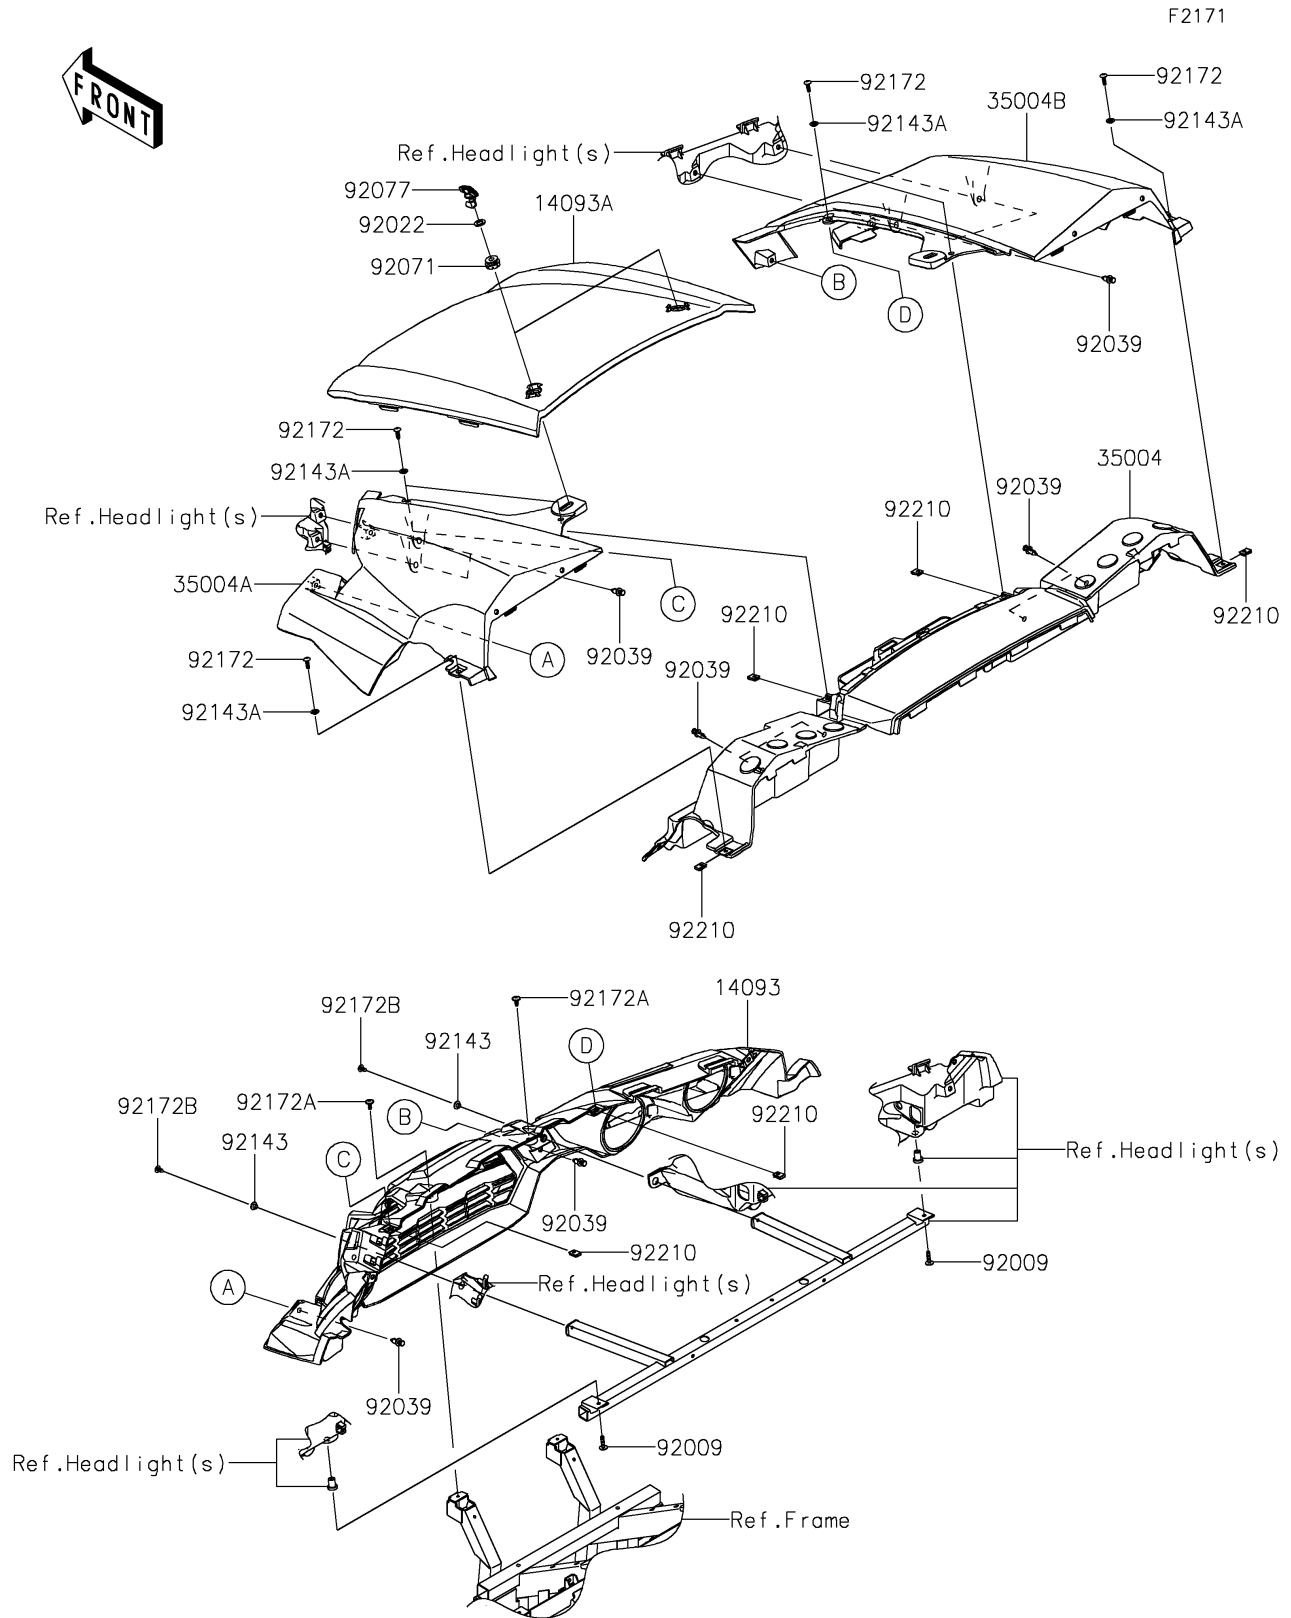

# 2016 TERYX® CAMO PARTS DIAGRAM

Front Fender(s)

## 2016 TERYX® CAMO PARTS LIST

### Front Fender(s)

ITEM NAME	PART NUMBER	QUANTITY
COVER,FR GRILL (Ref # 14093)	14093-0202	1
COVER,HOOD,CAMOUFLAGE (Ref # 14093A)	14093-0211-42H	1
FENDER-FRONT,RR (Ref # 35004)	35004-0345	1
FENDER-FRONT,LH,CAMOUFLAGE (Ref # 35004A)	35004-0346-42H	1
FENDER-FRONT,RH,CAMOUFLAGE (Ref # 35004B)	35004-0347-42H	1
SCREW,6X25 (Ref # 92009)	92009-1465	2
WASHER,12.5X22X1.2 (Ref # 92022)	92022-072	2
RIVET (Ref # 92039)	92039-0776	12
GROMMET (Ref # 92071)	92071-0746	2
KNOB (Ref # 92077)	92077-0033	2
COLLAR (Ref # 92143)	92143-1057	2
COLLAR (Ref # 92143A)	92143-1087	6
SCREW,TAPPING,6X20 (Ref # 92172)	92172-0488	6
SCREW,6X16 (Ref # 92172A)	92172-0711	2
SCREW,TAPPING,6X16 (Ref # 92172B)	92172-0739	2
NUT,LEAF SPRING,6MM (Ref # 92210)	92210-0624	6