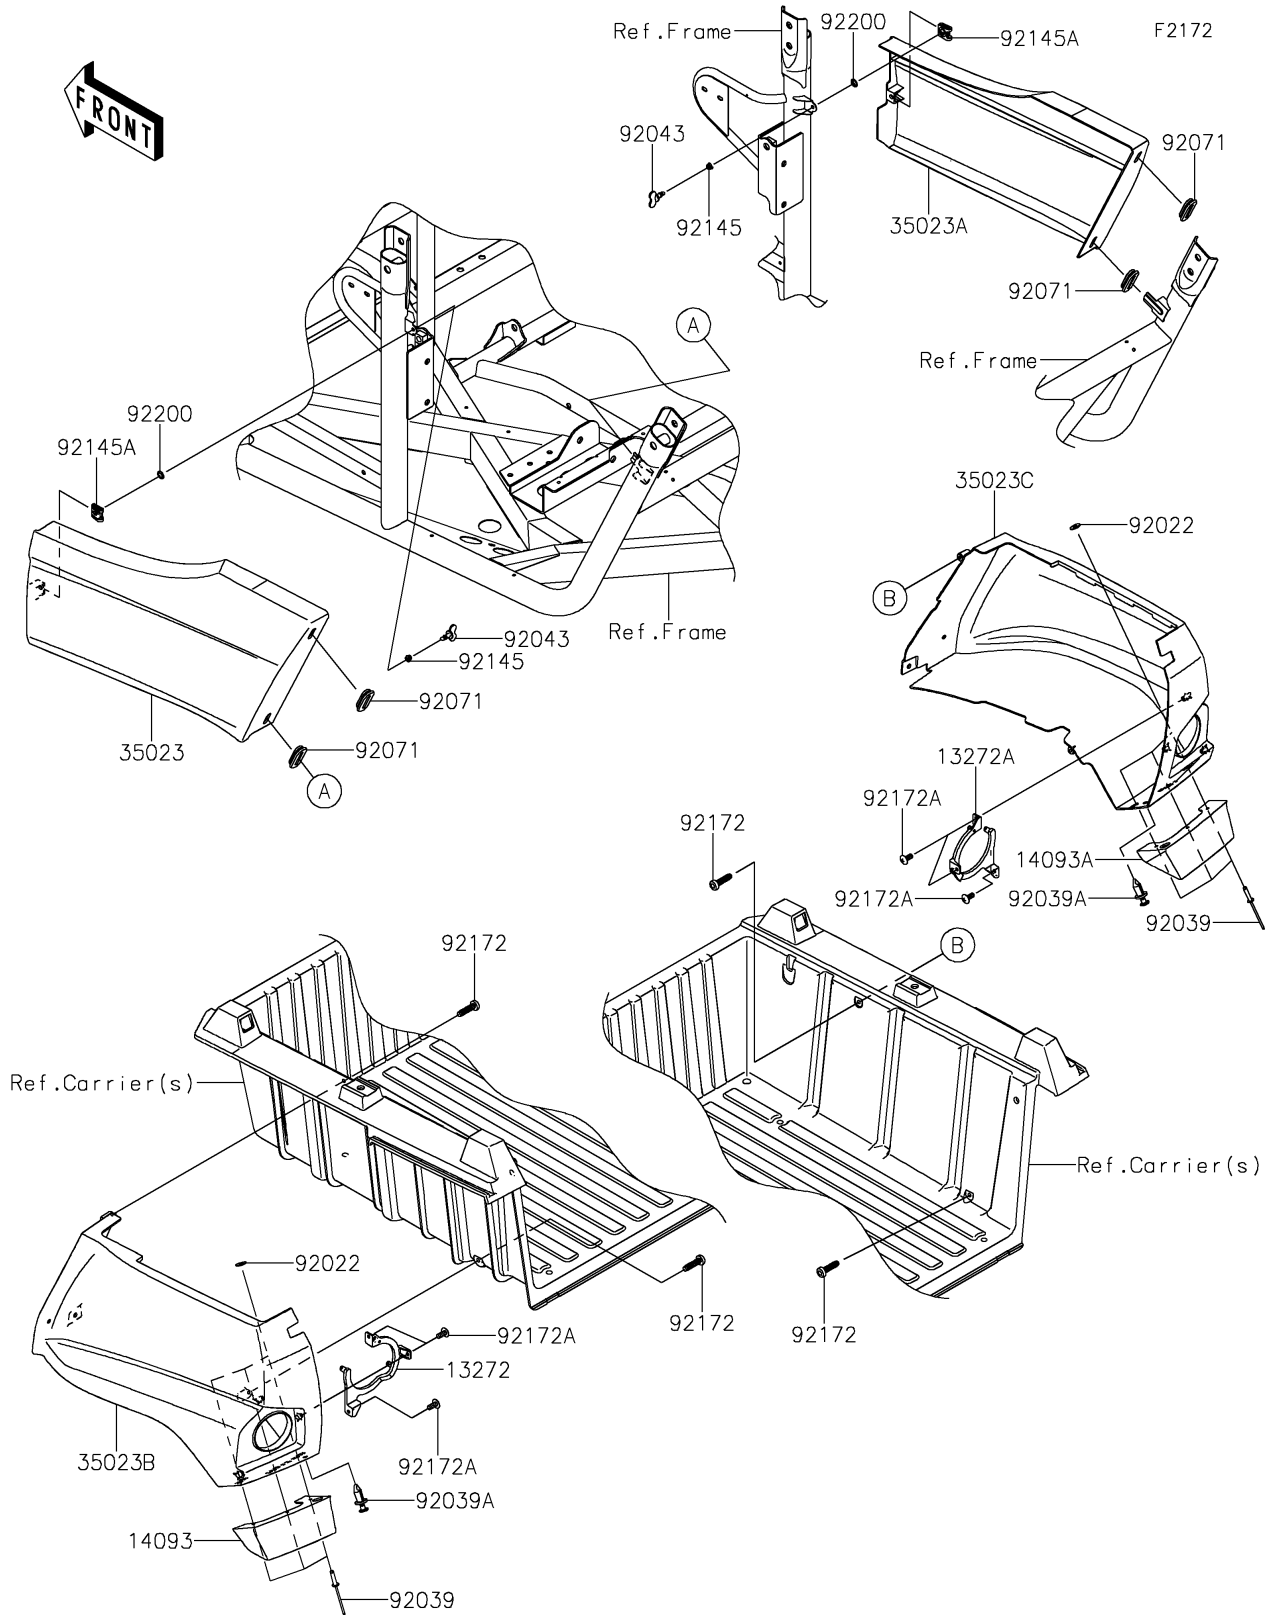

2018 TERYX® CAMO PARTS DIAGRAM

Rear Fender(s)

2018 TERYX® CAMO PARTS LIST

Rear Fender(s)

| ITEM NAME | PART NUMBER | QUANTITY |
|---|----------------|----------|
| PLATE,TAILLIGHT MOUNT,LH (Ref # 13272) | 13272-1481 | 1 |
| PLATE,TAILLIGHT MOUNT,RH (Ref # 13272A) | 13272-1482 | 1 |
| COVER,MUD GUARD,LH (Ref # 14093) | 14093-0001 | 1 |
| COVER,MUD GUARD,RH (Ref # 14093A) | 14093-0002 | 1 |
| FENDER-REAR,FR,LH,CAMOUFLAGE (Ref # 35023) | 35023-0370-42H | 1 |
| FENDER-REAR,FR,RH,CAMOUFLAGE (Ref # 35023A) | 35023-0371-42H | 1 |
| FENDER-REAR,RR,LH,CAMOUFLAGE (Ref # 35023B) | 35023-0372-42H | 1 |
| FENDER-REAR,RR,RH,CAMOUFLAGE (Ref # 35023C) | 35023-0373-42H | 1 |
| WASHER,5.2X13X1 (Ref # 92022) | 92022-1380 | 6 |
| RIVET,5X23.3 (Ref # 92039) | 92039-0769 | 6 |
| RIVET (Ref # 92039A) | 92039-0776 | 2 |
| PIN,WINGED,240 (Ref # 92043) | 92043-0779 | 2 |
| GROMMET (Ref # 92071) | 92071-1187 | 4 |
| SPRING (Ref # 92145) | 92145-0905 | 2 |
| SPRING,CLIP (Ref # 92145A) | 92145-0906 | 2 |
| SCREW (Ref # 92172) | 92172-0886 | 4 |
| SCREW,5X12 (Ref # 92172A) | 92172-3714 | 6 |
| WASHER (Ref # 92200) | 92200-0800 | 2 |