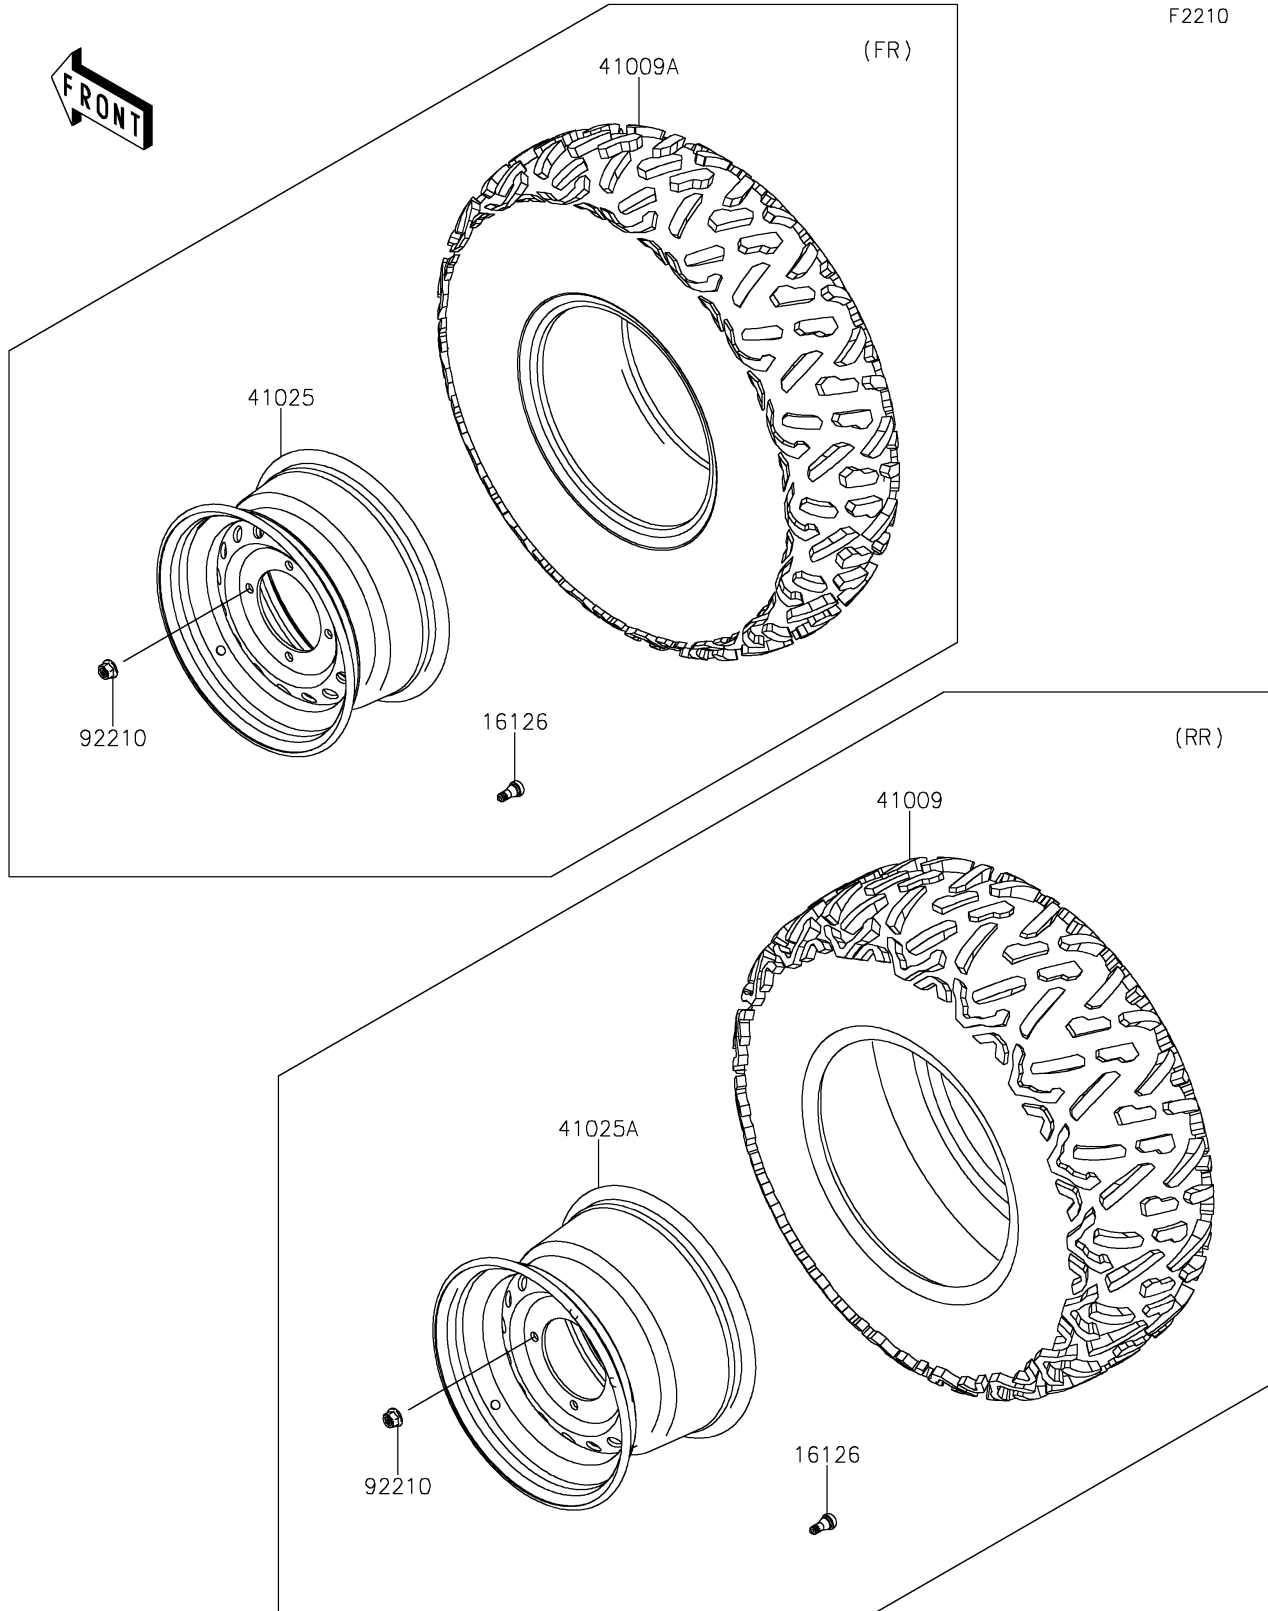

2016 TERYX® CAMO PARTS DIAGRAM

Wheels/Tires

F2210

2016 TERYX® CAMO PARTS LIST

Wheels/Tires

ITEM NAME	PART NUMBER	QUANTITY
VALVE (Ref # 16126)	16126-4001	4
TIRE,RR,26X11.00-12,MU10 (Ref # 41009)	41009-0506	2
TIRE,FR,26X9.00R12 6PLY,BIGHORN2 (Ref # 41009A)	41009-0511	2
RIM,FR,12X6.0AT,F.S.BLACK (Ref # 41025)	41025-0310-397	2
RIM,RR,12X8.0AT,F.S.BLACK (Ref # 41025A)	41025-0311-397	2
NUT,12MM (Ref # 92210)	92210-0603	16