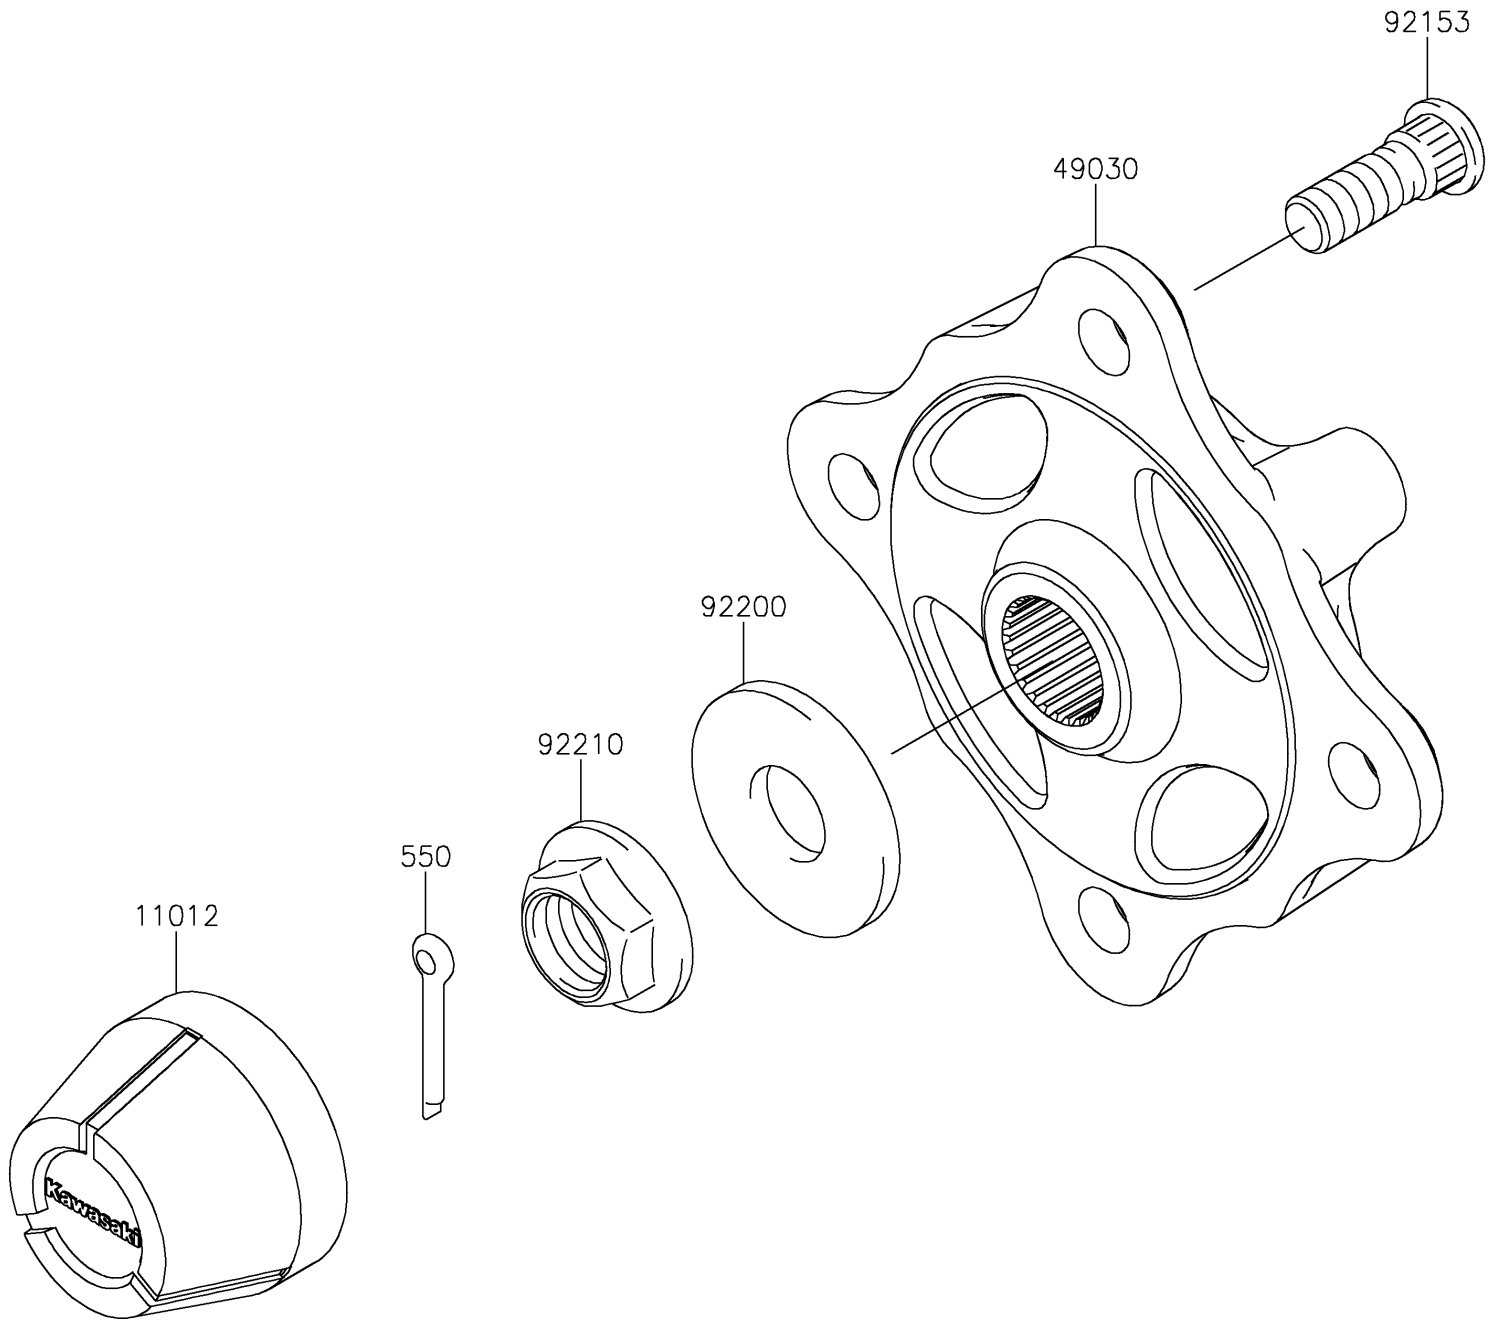

2016 TERYX® CAMO PARTS DIAGRAM

Front Hubs/Brakes

F2230

2016 TERYX® CAMO PARTS LIST

Front Hubs/Brakes

ITEM NAME	PART NUMBER	QUANTITY
CAP,WHEEL (Ref # 11012)	11012-1969	2
HUB,FR (Ref # 49030)	49030-0560	2
BOLT,12MM (Ref # 92153)	92153-1915	8
WASHER,20.3X52.0X4.5 (Ref # 92200)	92200-1739	2
NUT,FLANGED,20MM (Ref # 92210)	92210-2093	2
PIN-COTTER,4.0X30 (Ref # 550)	550AA4030	2