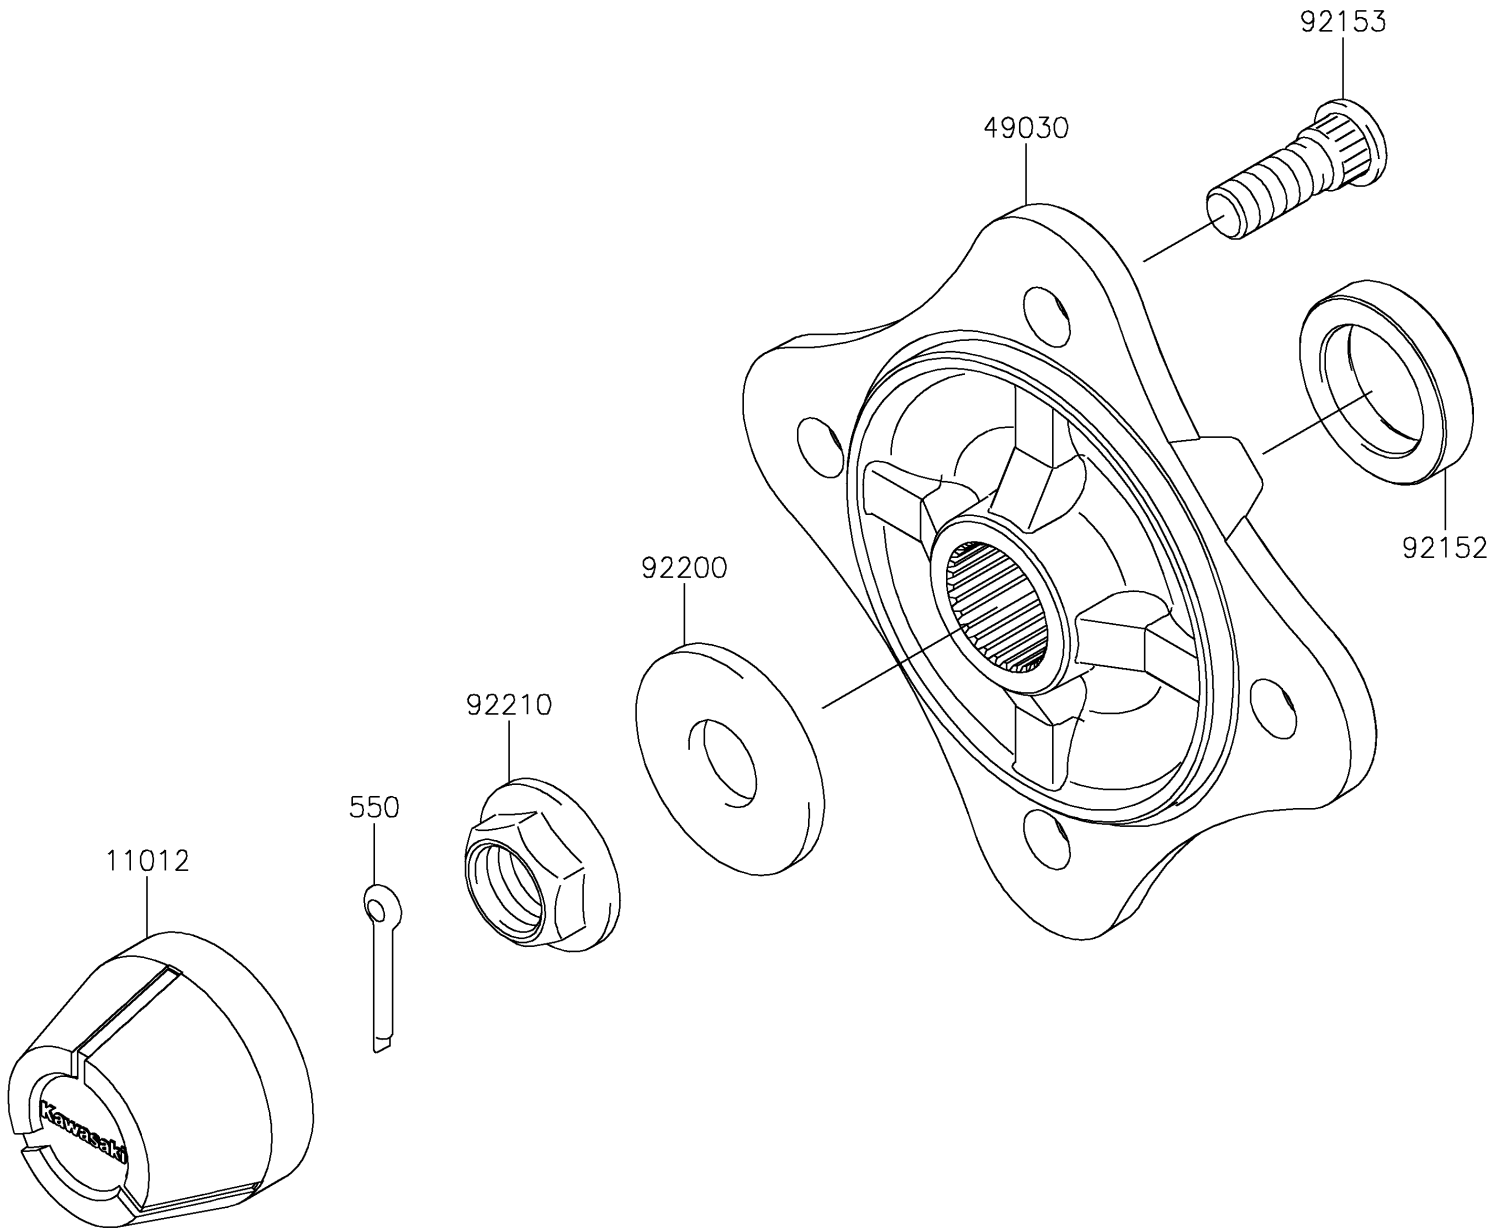

2017 TERYX® CAMO PARTS DIAGRAM

Rear Hubs/Brakes

F2240

2017 TERYX® CAMO PARTS LIST

Rear Hubs/Brakes

ITEM NAME	PART NUMBER	QUANTITY
CAP,WHEEL (Ref # 11012)	11012-1969	2
HUB,RR (Ref # 49030)	49030-0563	2
COLLAR,30.1X44X9 (Ref # 92152)	92152-1700	2
BOLT,12MM (Ref # 92153)	92153-1915	8
WASHER,20.3X52.0X4.5 (Ref # 92200)	92200-1739	2
NUT,FLANGED,20MM (Ref # 92210)	92210-2093	2
PIN-COTTER,4.0X30 (Ref # 550)	550AA4030	2