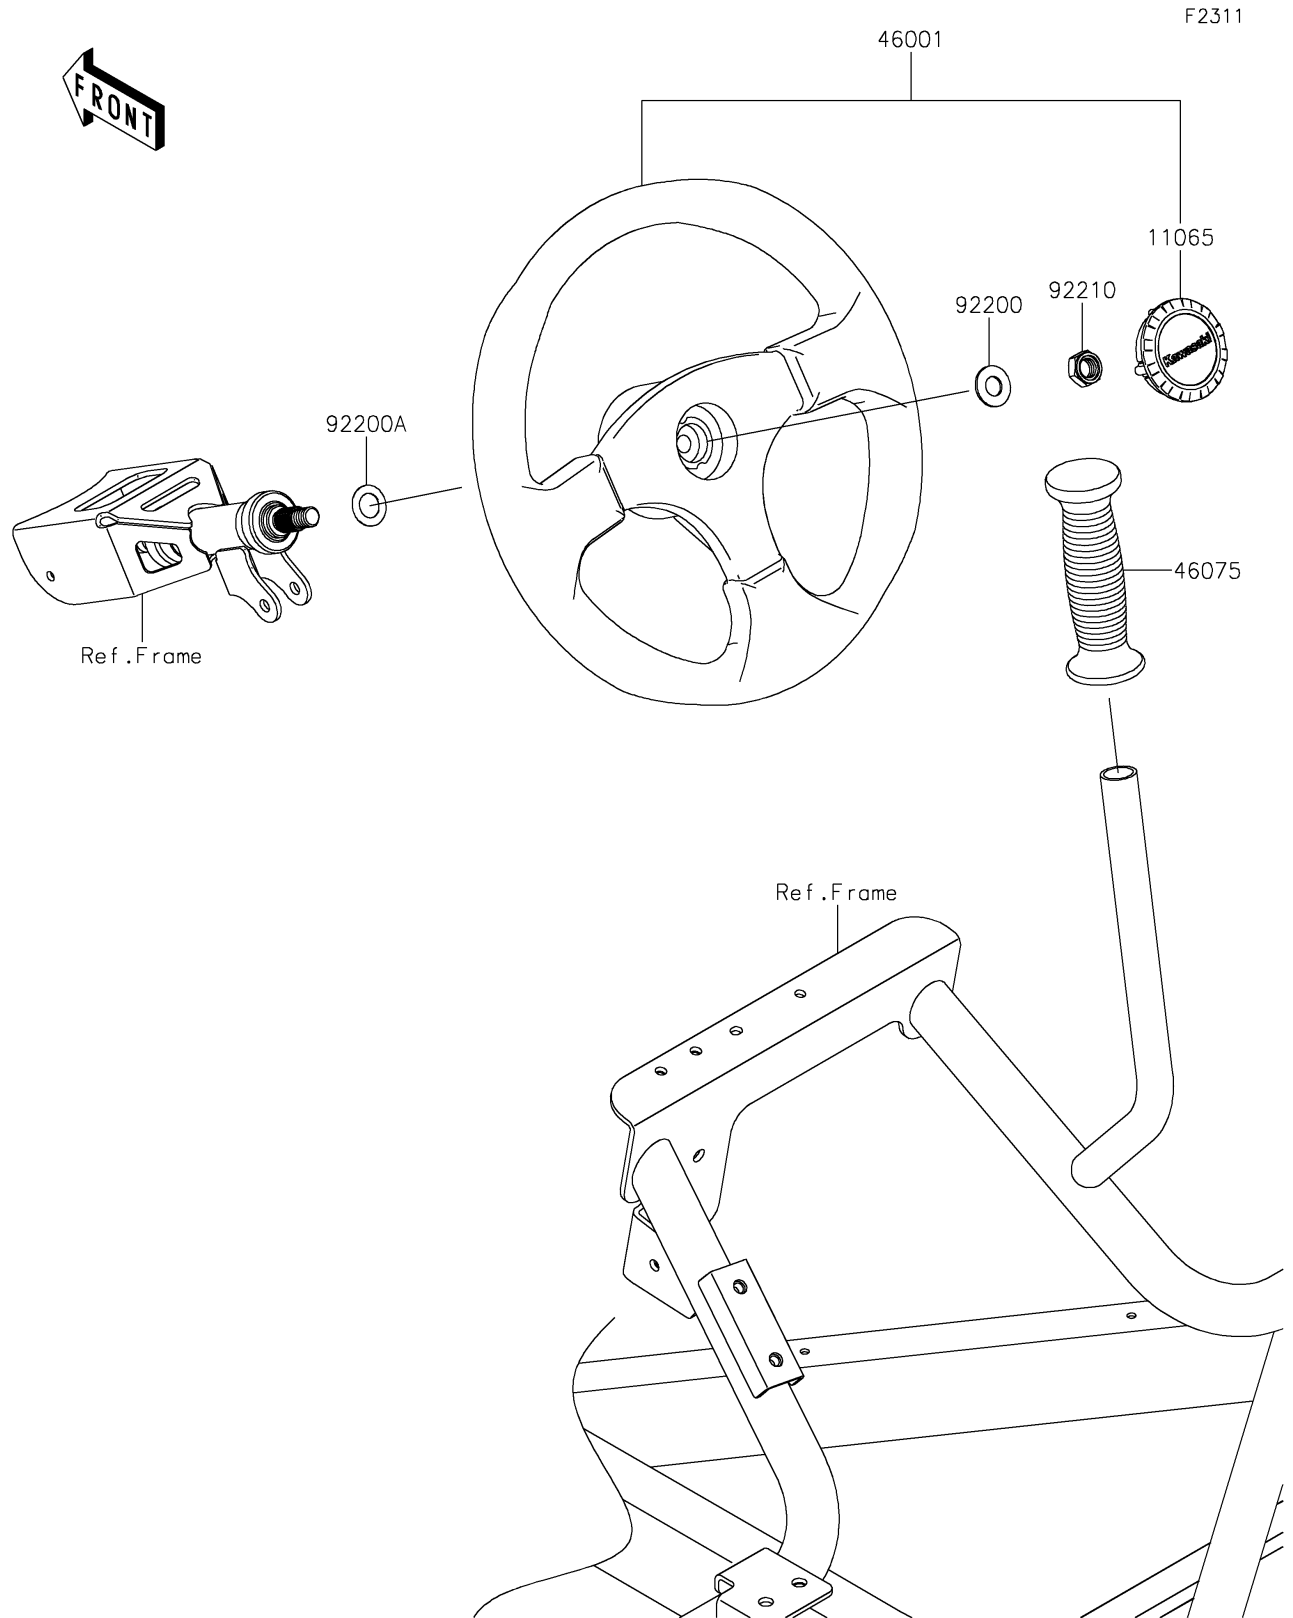

2016 TERYX® CAMO PARTS DIAGRAM

Steering Wheel

2016 TERYX® CAMO PARTS LIST

Steering Wheel

ITEM NAME	PART NUMBER	QUANTITY
CAP,HANDLE (Ref # 11065)	11065-0171	1
HANDLE-ASSY (Ref # 46001)	46001-0005	1
GRIP (Ref # 46075)	46075-0582	1
WASHER,12.1X25X1.6 (Ref # 92200)	92200-0455	1
WASHER,15X25X1.6 (Ref # 92200A)	92200-0460	1
NUT,LOCK,12MM (Ref # 92210)	92210-1249	1