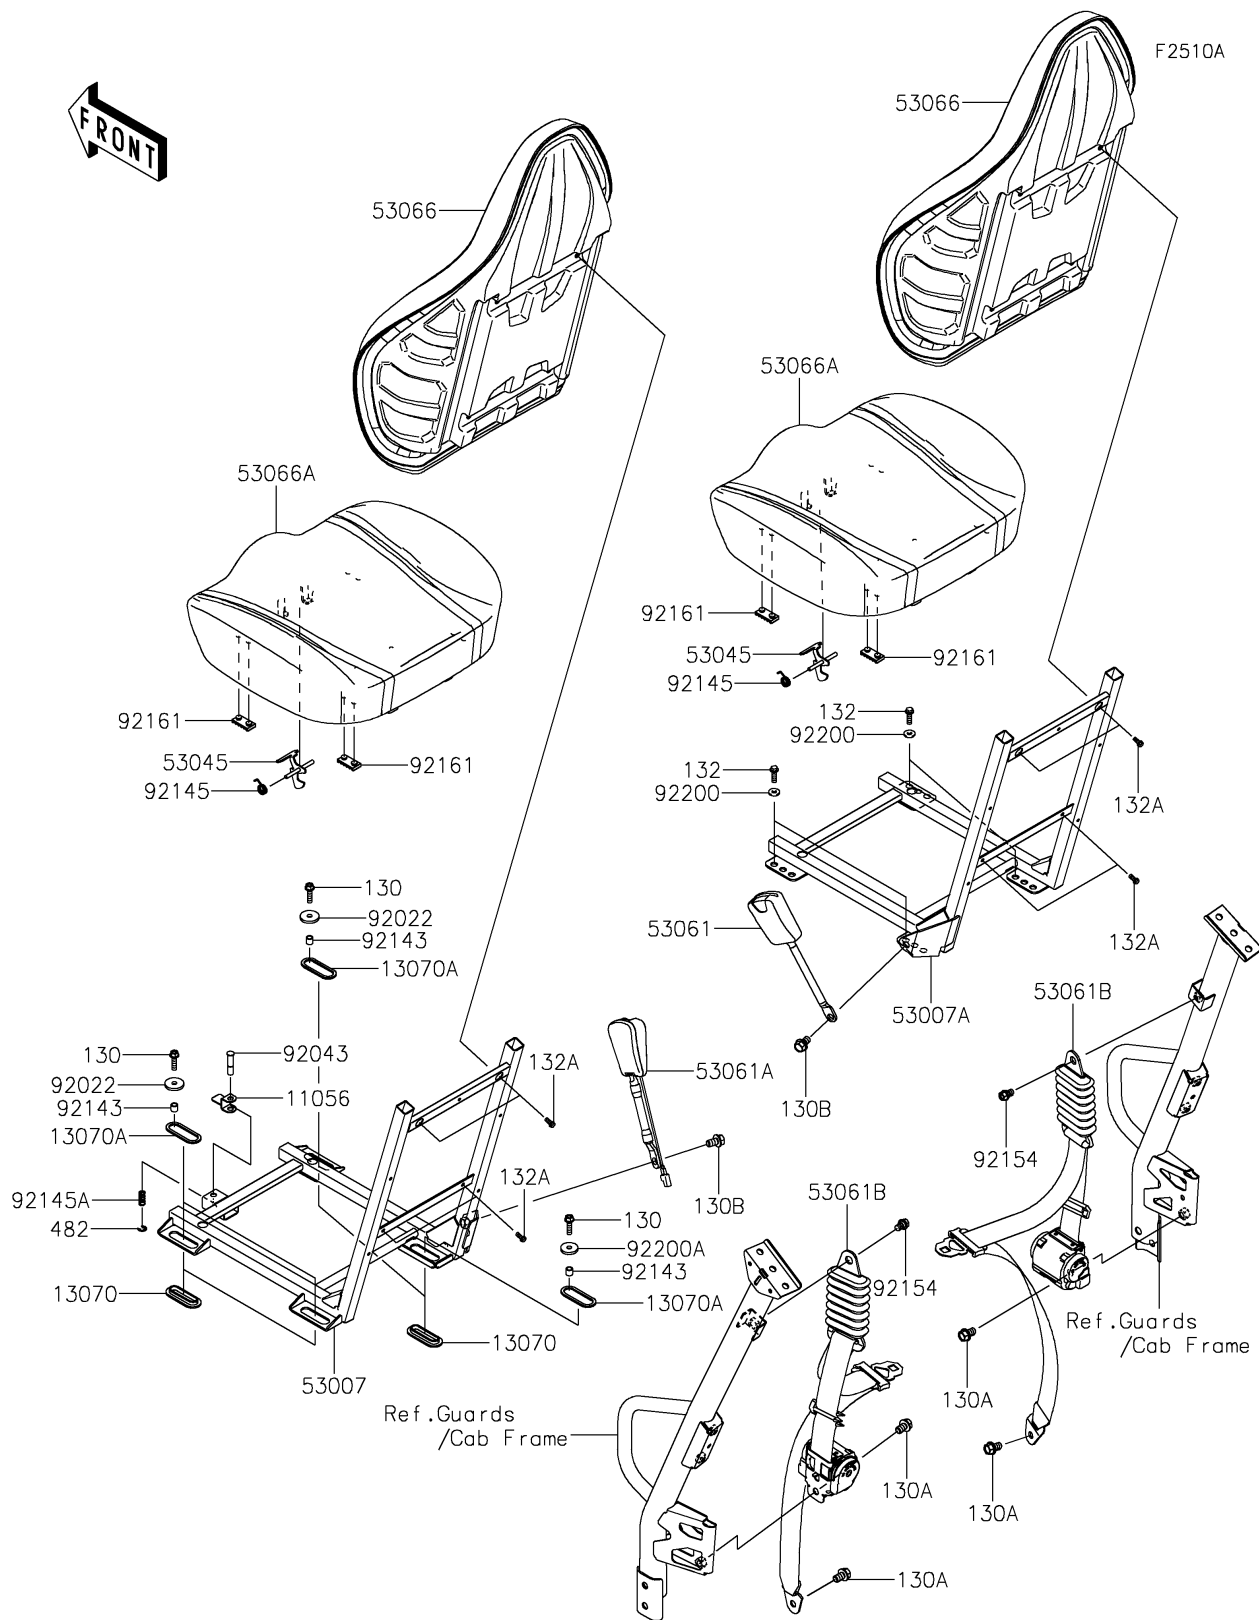

2018 TERYX® CAMO PARTS DIAGRAM

Seat(HJF-HLF)

2018 TERYX® CAMO PARTS LIST

Seat(HJF-HLF)

ITEM NAME	PART NUMBER	QUANTITY
BRACKET (Ref # 11056)	11056-7917	1
GUIDE (Ref # 13070)	13070-0806	4
GUIDE (Ref # 13070A)	13070-0807	4
FRAME-SEAT,FR,LH (Ref # 53007)	53007-0375	1
FRAME-SEAT,FR,RH (Ref # 53007A)	53007-0376	1
HOOK-ASSY (Ref # 53045)	53045-0019	2
BELT-SEAT,BUCKLE (Ref # 53061)	53061-0039	1
BELT-SEAT,BUCKLE,SW. (Ref # 53061A)	53061-0338	1
BELT-SEAT,RETRACTOR,L=2500 (Ref # 53061B)	53061-0345	2
SEAT-ASSY,BACK,BLACK (Ref # 53066)	53066-0323-MA	2
SEAT-ASSY,BASE,BLACK (Ref # 53066A)	53066-0532-MA	2
WASHER (Ref # 92022)	92022-2116	3
PIN (Ref # 92043)	92043-0882	1
COLLAR,8.8X12X11.5 (Ref # 92143)	92143-1340	4
SPRING,SEAT LATCH (Ref # 92145)	92145-0022	2
SPRING (Ref # 92145A)	92145-1682	1
BOLT,FLANGED,10X16 (Ref # 92154)	92154-2089	2
DAMPER,SEAT (Ref # 92161)	92161-1489	8
WASHER,8.2X20.0X2.5 (Ref # 92200)	92200-0205	4
WASHER,8.6X31X4.5 (Ref # 92200A)	92200-1758	1
BOLT-FLANGED,8X30 (Ref # 130)	130BA0830	4
BOLT-FLANGED,12X20 (Ref # 130A)	130BA1220	4
BOLT-FLANGED,13X22 (Ref # 130B)	130BB1222	2
BOLT-FLANGED-SMALL,8X25 (Ref # 132)	132BA0825	4
BOLT-FLANGED-SMALL,6X14 (Ref # 132A)	132BB0614	8
CIRCLIP-TYPE-E,8MM (Ref # 482)	482EA8000	1