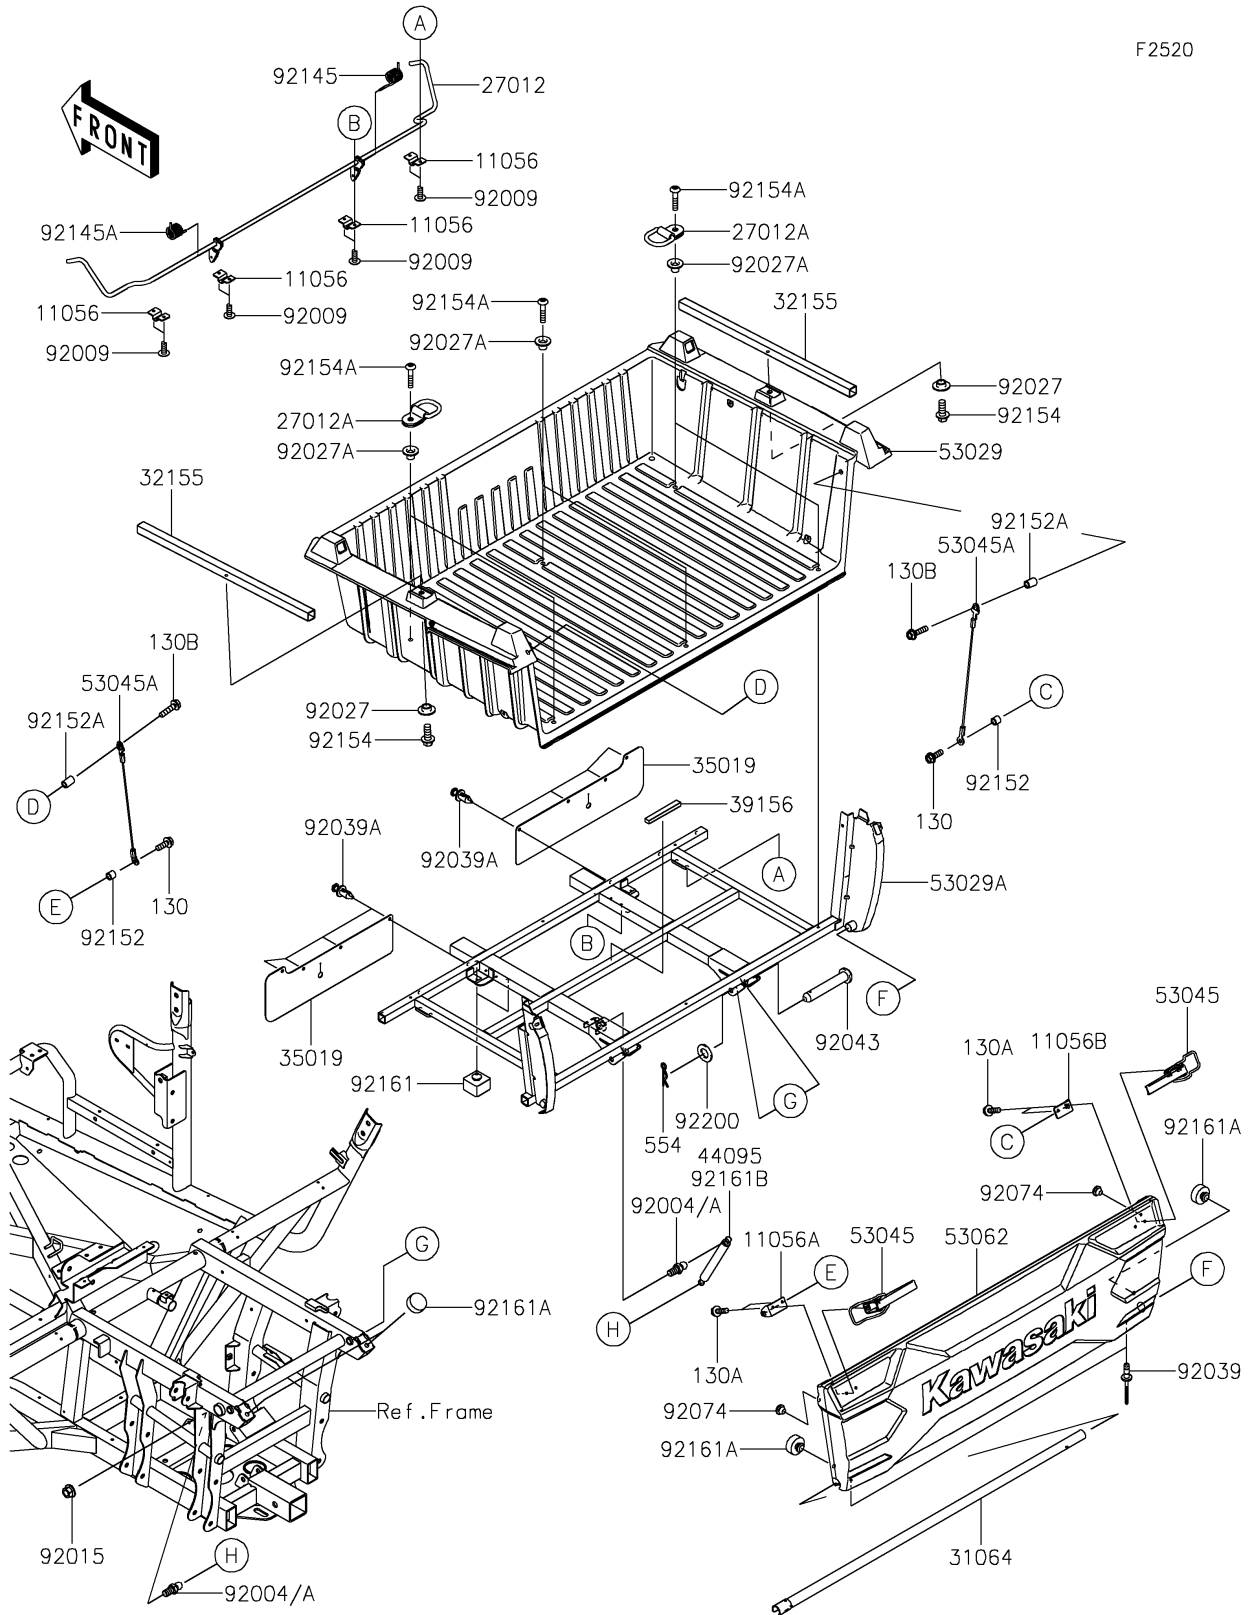

# 2016 TERYX® CAMO PARTS DIAGRAM

Carrier(s)

F2520

## 2016 TERYX® CAMO PARTS LIST

Carrier(s)

ITEM NAME	PART NUMBER	QUANTITY
BRACKET,ROD (Ref # 11056)	11056-2422	4
BRACKET (Ref # 11056A)	11056-2437	1
BRACKET (Ref # 11056B)	11056-2447	1
HOOK,ROD (Ref # 27012)	27012-0744	1
HOOK (Ref # 27012A)	27012-0766	4
PIPE-COMP,PIVOT (Ref # 31064)	31064-0656	1
PIPE,ACCESSORY RAIL (Ref # 32155)	32155-1360	2
FLAP,MUD (Ref # 35019)	35019-0583	2
PAD (Ref # 39156)	39156-0068	1
CARRIER (Ref # 53029)	53029-0332	1
CARRIER (Ref # 53029A)	53029-0339	1
HOOK-ASSY,LATCH (Ref # 53045)	53045-0020	2
HOOK-ASSY,426MM (Ref # 53045A)	53045-0027	2
GATE-TAIL (Ref # 53062)	53062-0023	1
STUD,8X13.5 (Ref # 92004)	92004-0034	2
SCREW,TAPPING,6X16 (Ref # 92009)	92009-1166	8
NUT,FLANGED,8MM (Ref # 92015)	92015-1406	1
COLLAR (Ref # 92027)	92027-1745	2
COLLAR (Ref # 92027A)	92027-1767	6
RIVET,6.35X17.9 (Ref # 92039)	92039-0746	2
RIVET (Ref # 92039A)	92039-0776	8
PIN,12.4X72.4 (Ref # 92043)	92043-0716	2
PLUG,7X2 (Ref # 92074)	92074-028	2
SPRING (Ref # 92145)	92145-1609	1
SPRING (Ref # 92145A)	92145-1610	1
COLLAR,6.3X9.5X8 (Ref # 92152)	92152-0621	2
COLLAR,6.2X9.5X14.0 (Ref # 92152A)	92152-1750	2
BOLT,FLANGED,8X20 (Ref # 92154)	92154-1226	2
BOLT,TORX,6X30 (Ref # 92154A)	92154-1316	6

## 2016 TERYX® CAMO PARTS LIST

Carrier(s)

ITEM NAME	PART NUMBER	QUANTITY
DAMPER (Ref # 92161)	92161-0421	4
DAMPER,SEAT (Ref # 92161A)	92161-1065	4
DAMPER,GAS (Ref # 92161B)	92161-1607	1
WASHER,13X24X2 (Ref # 92200)	92200-0451	2
BOLT-FLANGED,6X18 (Ref # 130)	130BB0618	2
BOLT-FLANGED,6X20 (Ref # 130A)	130BB0620	4
BOLT-FLANGED,6X25 (Ref # 130B)	130BB0625	2
PIN-SNAP,12MM (Ref # 554)	554DA1200	2