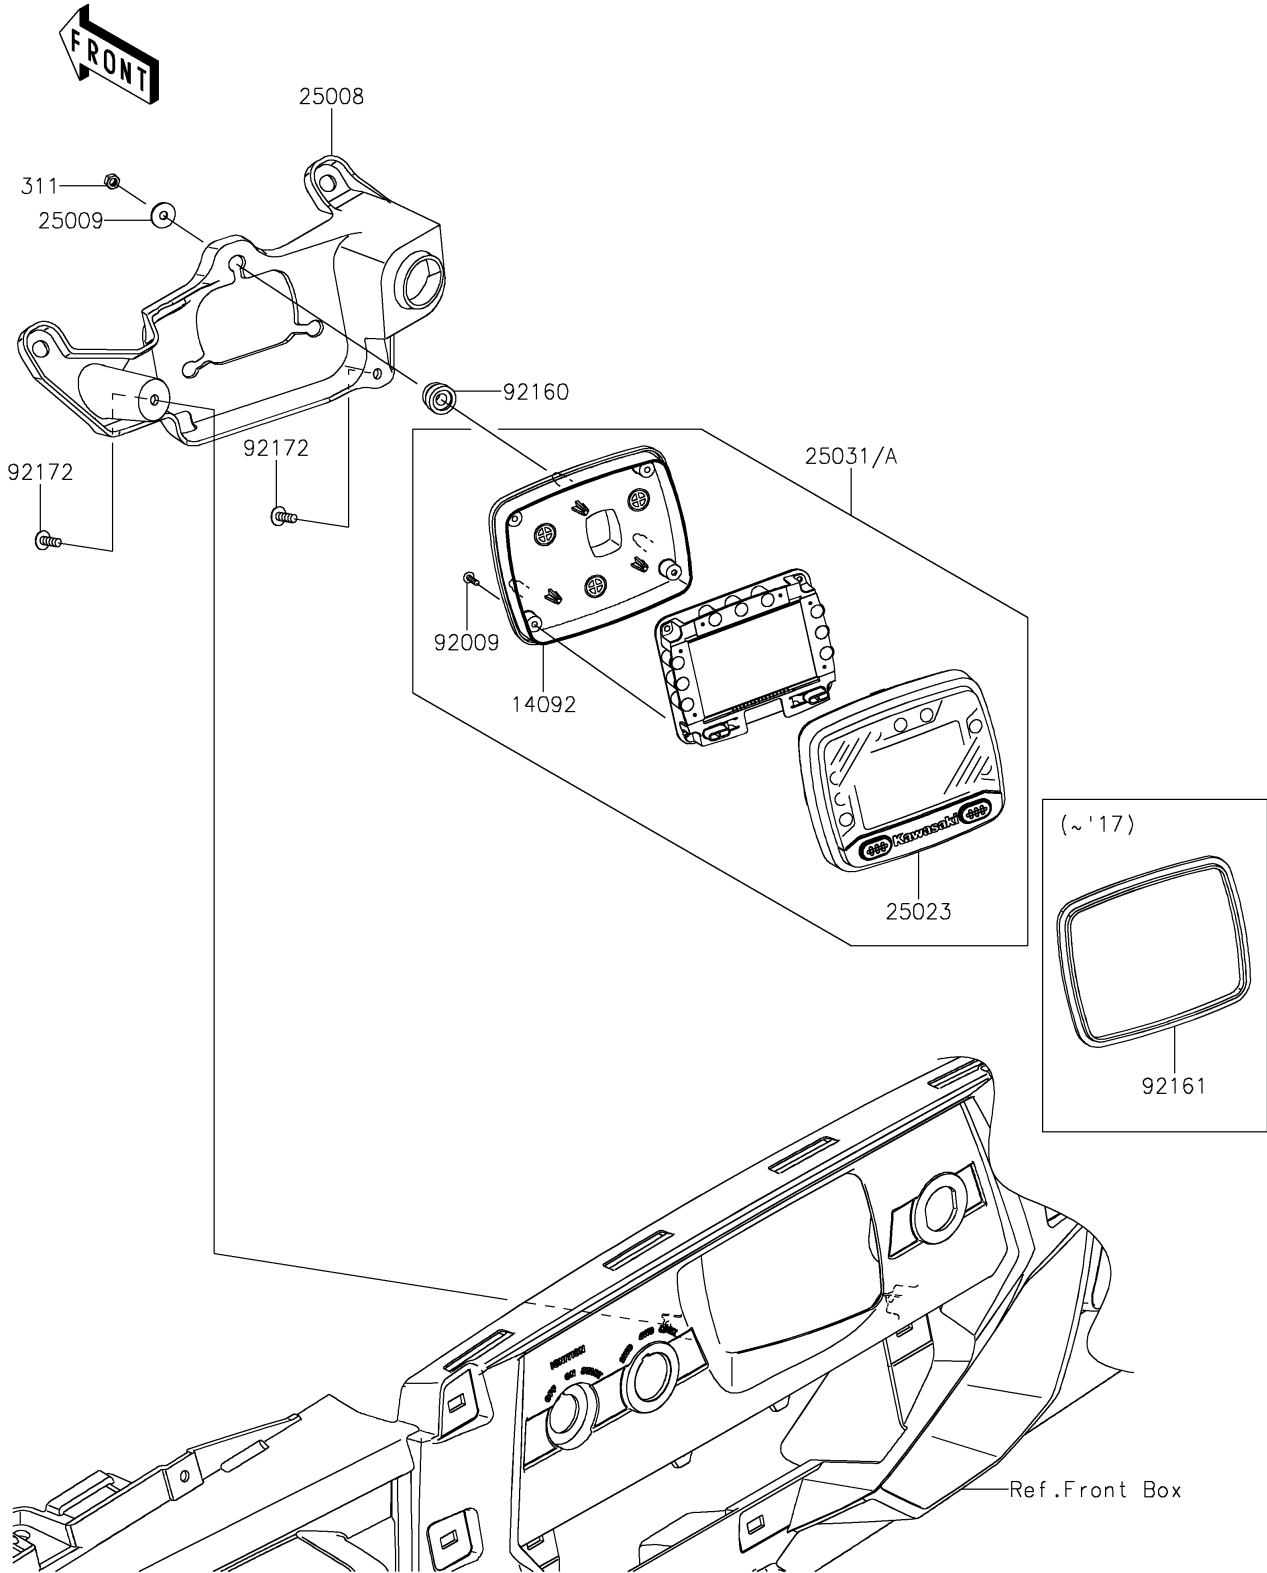

2016 TERYX® CAMO PARTS DIAGRAM

Meter(s)

F2530

2016 TERYX® CAMO PARTS LIST

Meter(s)

ITEM NAME	PART NUMBER	QUANTITY
COVER,METER,LWR (Ref # 14092)	14092-0834	1
BRACKET-METER (Ref # 25008)	25008-0043	1
WASHER,5.2X16X1.2 (Ref # 25009)	25009-004	3
COVER-METER CASE,UPP (Ref # 25023)	25023-0075	1
METER-ASSY,LCD (Ref # 25031)	25031-0612	1
SCREW,TAPPING,3X12 (Ref # 92009)	92009-1255	4
DAMPER (Ref # 92160)	92160-1460	3
DAMPER,METER (Ref # 92161)	92161-0906	1
SCREW,TAPPING,5X14 (Ref # 92172)	92172-0265	2
NUT-HEX,5MM (Ref # 311)	311AB0500	3