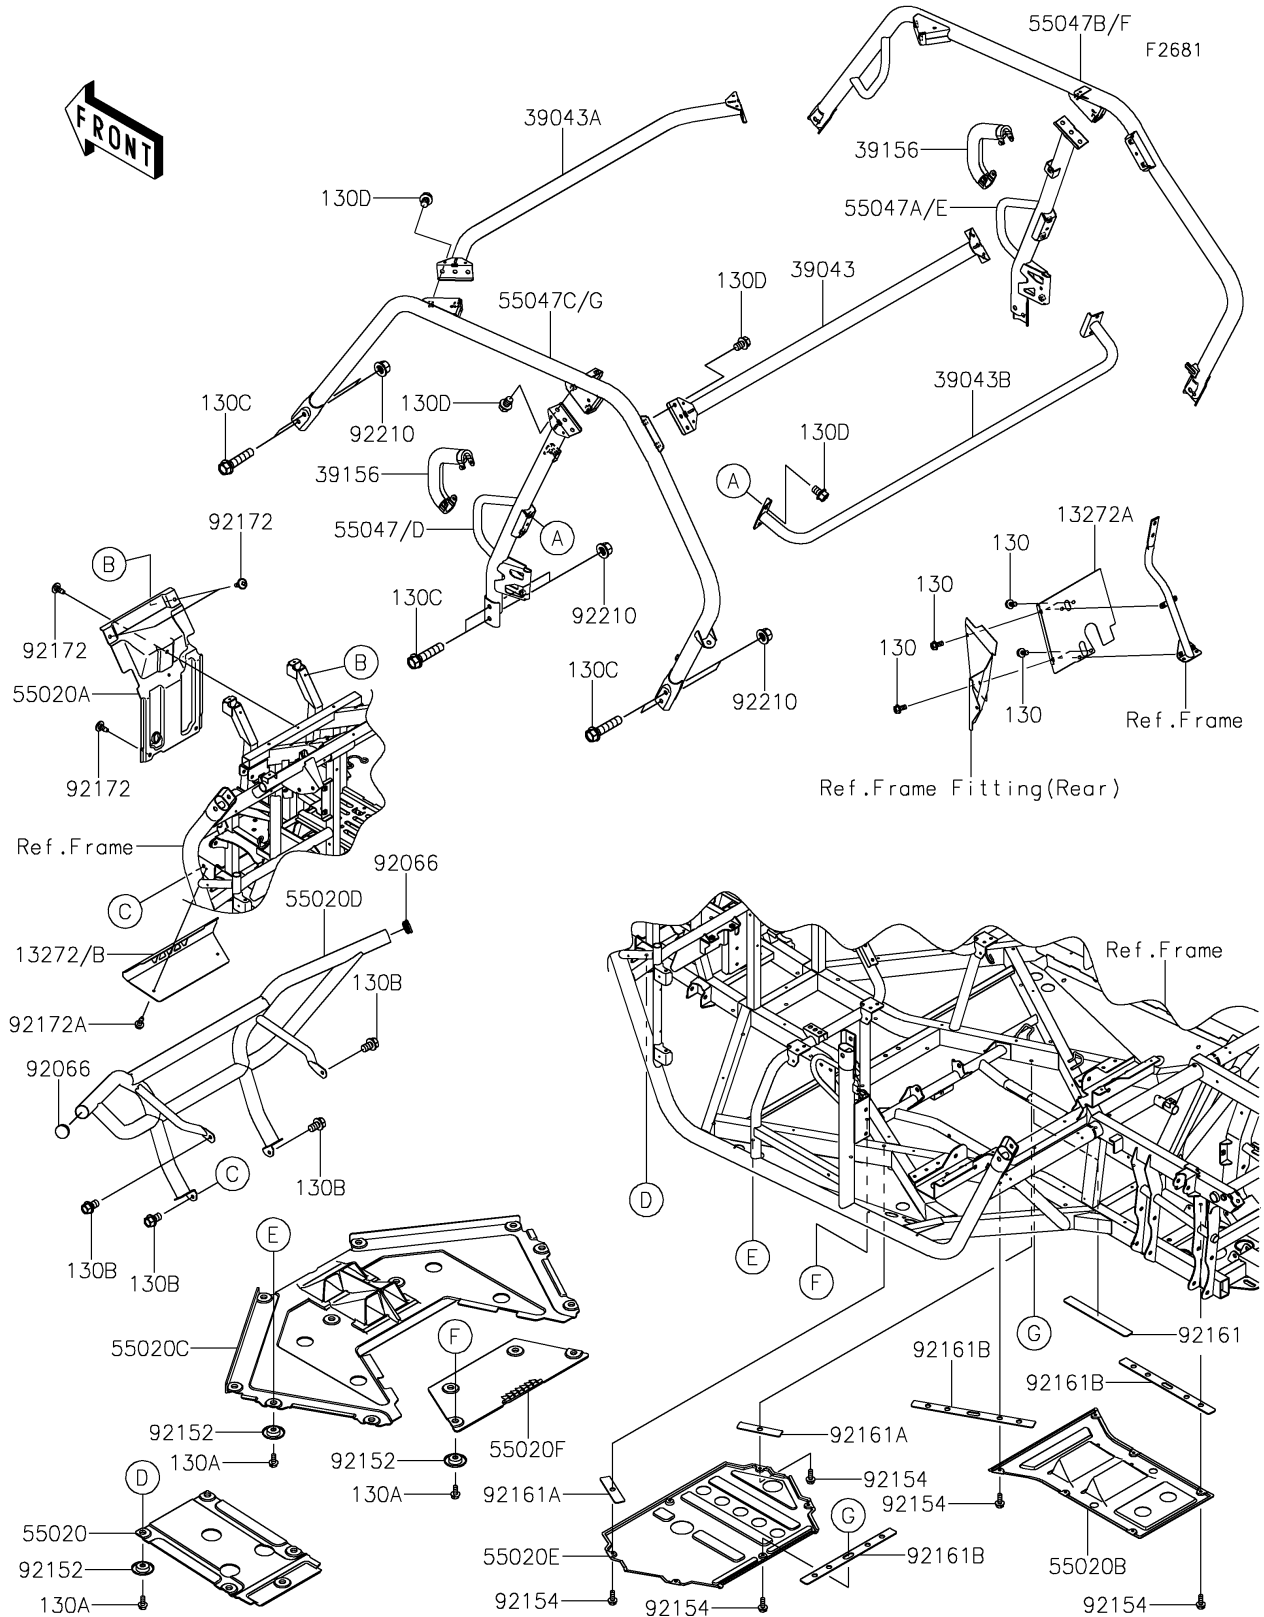

2017 TERYX® CAMO PARTS DIAGRAM

Guards/Cab Frame

2017 TERYX® CAMO PARTS LIST

Guards/Cab Frame

ITEM NAME	PART NUMBER	QUANTITY
PLATE (Ref # 13272A)	13272-2064	1
PLATE,FRONT,T.BLACK (Ref # 13272B)	13272-2232-388	1
CROSSMEMBER-COMP,UPP,RR,T.BLK (Ref # 39043)	39043-0009-388	1
CROSSMEMBER-COMP,UPP,FR,T.BLK (Ref # 39043A)	39043-0010-388	1
CROSSMEMBER-COMP,T.BLACK (Ref # 39043B)	39043-0015-388	1
PAD,SHOULDER (Ref # 39156)	39156-0939	2
GUARD,SKID,FR (Ref # 55020)	55020-0723	1
GUARD,FR FRAME (Ref # 55020A)	55020-0741	1
GUARD,SKID,RR (Ref # 55020B)	55020-0812	1
GUARD,SKID,FR MIDDLE (Ref # 55020C)	55020-0890	1
GUARD,FRONT,T.BLACK (Ref # 55020D)	55020-1859-388	1
GUARD,SKID,CNT (Ref # 55020E)	55020-1884	1
GUARD (Ref # 55020F)	55020-1951	1
BAR-COMP,A/C-PILLAR,RH,T.BLACK (Ref # 55047B)	55047-0345-388	1
BAR-COMP,A/C-PILLAR,LH,T.BLACK (Ref # 55047C)	55047-0346-388	1
BAR-COMP,B-PILLAR,LH,T.BLACK (Ref # 55047D)	55047-0359-388	1
BAR-COMP,B-PILLAR,RH,T.BLACK (Ref # 55047E)	55047-0360-388	1
PLUG,42MM (Ref # 92066)	92066-0830	2
COLLAR (Ref # 92152)	92152-0784	19
BOLT,FLANGED,6X16 (Ref # 92154)	92154-0887	12
DAMPER,32X270X3 (Ref # 92161)	92161-1597	1
DAMPER,32X140X3 (Ref # 92161A)	92161-1598	2
DAMPER,32X390X3 (Ref # 92161B)	92161-1599	5
SCREW,6X16 (Ref # 92172)	92172-0826	4
SCREW,TAPPING,6X16 (Ref # 92172A)	92172-0869	2
NUT,12MM (Ref # 92210)	92210-0603	12
BOLT-FLANGED,6X12 (Ref # 130)	130BA0612	6
BOLT-FLANGED,6X14 (Ref # 130A)	130BA0614	19
BOLT-FLANGED,10X16 (Ref # 130B)	130BA1016	4

2017 TERYX® CAMO PARTS LIST

Guards/Cab Frame

ITEM NAME	PART NUMBER	QUANTITY
BOLT-FLANGED,12X55 (Ref # 130C)	130BB1255	12
BOLT-FLANGED,10X14 (Ref # 130D)	130CB1014	16