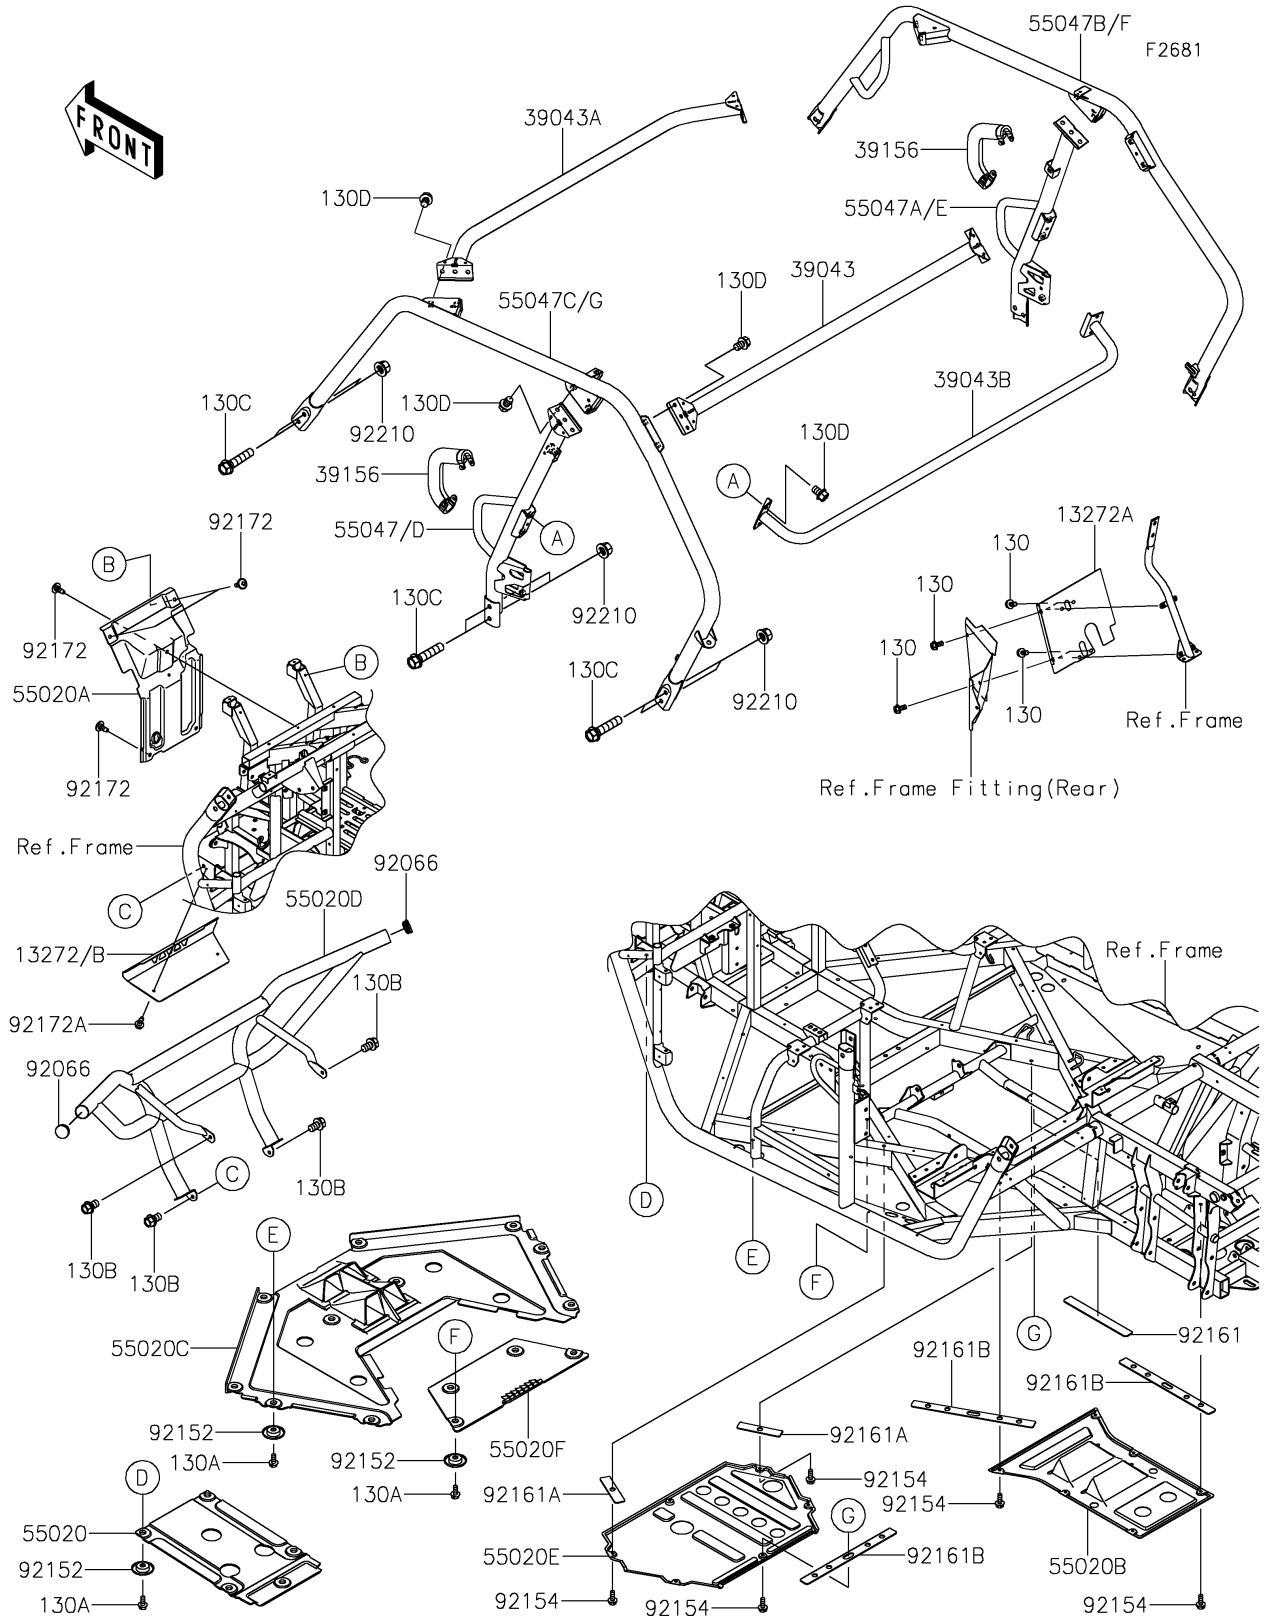

2018 TERYX® CAMO PARTS DIAGRAM

Guards/Cab Frame

2018 TERYX® CAMO PARTS LIST

Guards/Cab Frame

ITEM NAME	PART NUMBER	QUANTITY
PLATE (Ref # 13272A)	13272-2064	1
PLATE,FRONT,T.BLACK (Ref # 13272B)	13272-2232-388	1
CROSSMEMBER-COMP,UPP,RR,T.BLK (Ref # 39043)	39043-0009-388	1
CROSSMEMBER-COMP,UPP,FR,T.BLK (Ref # 39043A)	39043-0010-388	1
CROSSMEMBER-COMP,T.BLACK (Ref # 39043B)	39043-0015-388	1
PAD,SHOULDER (Ref # 39156)	39156-0939	2
GUARD,SKID,FR (Ref # 55020)	55020-0723	1
GUARD,FR FRAME (Ref # 55020A)	55020-0741	1
GUARD,SKID,RR (Ref # 55020B)	55020-0812	1
GUARD,SKID,FR MIDDLE (Ref # 55020C)	55020-0890	1
GUARD,FRONT,T.BLACK (Ref # 55020D)	55020-1859-388	1
GUARD,SKID,CNT (Ref # 55020E)	55020-1884	1
GUARD (Ref # 55020F)	55020-1951	1
BAR-COMP,B-PILLAR,LH,T.BLACK (Ref # 55047D)	55047-0359-388	1
BAR-COMP,B-PILLAR,RH,T.BLACK (Ref # 55047E)	55047-0360-388	1
BAR-COMP,A-PILLAR,RH,T.BLACK (Ref # 55047F)	55047-0372-388	1
BAR-COMP,A/C-PILLAR,LH,T.BLACK (Ref # 55047G)	55047-0373-388	1
PLUG,42MM (Ref # 92066)	92066-0830	2
COLLAR (Ref # 92152)	92152-0784	19
BOLT,FLANGED,6X16 (Ref # 92154)	92154-0887	12
DAMPER,32X270X3 (Ref # 92161)	92161-1597	1
DAMPER,32X140X3 (Ref # 92161A)	92161-1598	2
DAMPER,32X390X3 (Ref # 92161B)	92161-1599	5
SCREW,6X16 (Ref # 92172)	92172-0826	4
SCREW,TAPPING,6X16 (Ref # 92172A)	92172-0869	2
NUT,12MM (Ref # 92210)	92210-0603	12
BOLT-FLANGED,6X12 (Ref # 130)	130BA0612	6
BOLT-FLANGED,6X14 (Ref # 130A)	130BA0614	19
BOLT-FLANGED,10X16 (Ref # 130B)	130BA1016	4

2018 TERYX® CAMO PARTS LIST

Guards/Cab Frame

ITEM NAME	PART NUMBER	QUANTITY
BOLT-FLANGED,12X55 (Ref # 130C)	130BB1255	12
BOLT-FLANGED,10X14 (Ref # 130D)	130CB1014	16