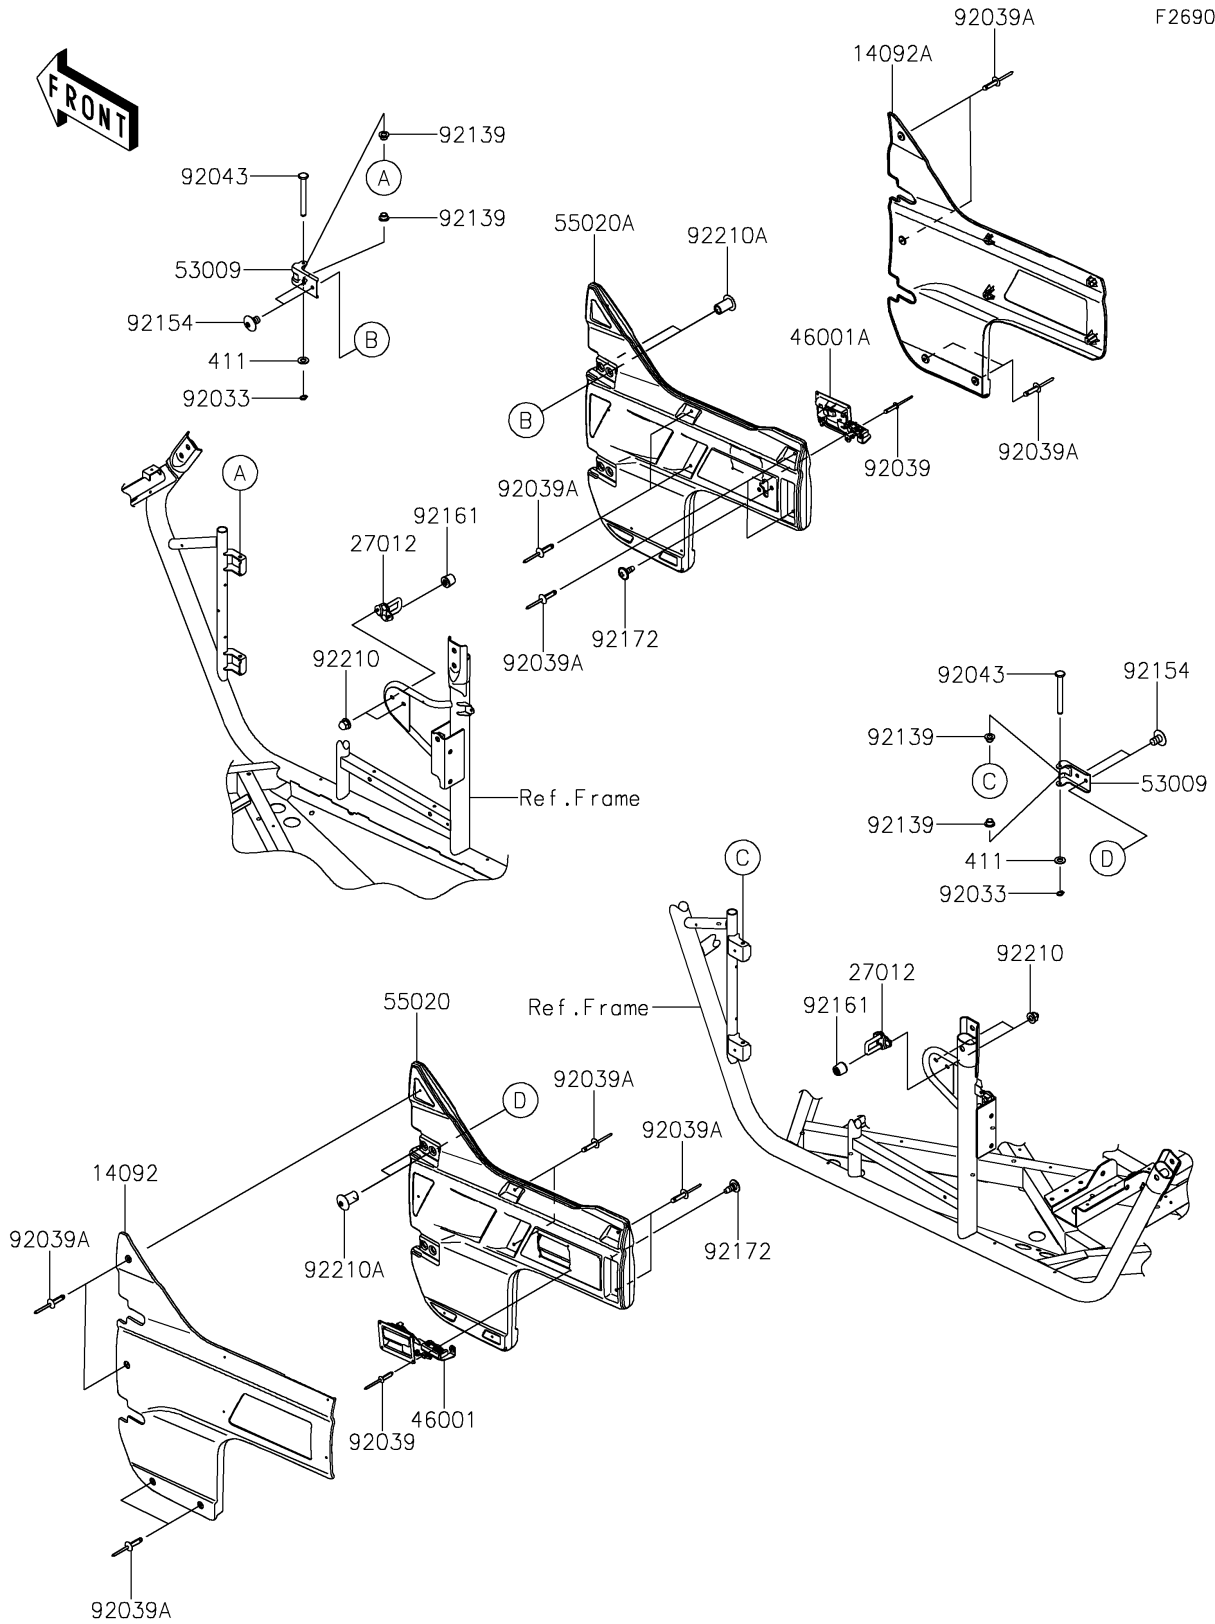

2018 TERYX® CAMO PARTS DIAGRAM

Door

F2690

2018 TERYX® CAMO PARTS LIST

Door

ITEM NAME	PART NUMBER	QUANTITY
COVER,SIDE GUARD,FR,LH,CAMO (Ref # 14092)	14092-0806-42H	1
COVER,SIDE GUARD,FR,RH,CAMO (Ref # 14092A)	14092-0807-42H	1
HOOK (Ref # 27012)	27012-0705	2
HANDLE-ASSY,SIDE GUARD,LH (Ref # 46001)	46001-0556	1
HANDLE-ASSY,SIDE GUARD,RH (Ref # 46001A)	46001-0557	1
HINGE (Ref # 53009)	53009-0303	4
GUARD,SIDE,FR,LH (Ref # 55020)	55020-0737	1
GUARD,SIDE,FR,RH (Ref # 55020A)	55020-0738	1
RING-SNAP (Ref # 92033)	92033-0719	4
RIVET,4.0X17.5 (Ref # 92039)	92039-0703	8
RIVET,5X23.3 (Ref # 92039A)	92039-0769	16
PIN,6X56 (Ref # 92043)	92043-0743	4
BUSHING,6X8X6 (Ref # 92139)	92139-0709	8
BOLT,TORX,8X13 (Ref # 92154)	92154-1911	8
DAMPER,9X28X24.3 (Ref # 92161)	92161-1456	2
SCREW,6X16 (Ref # 92172)	92172-0711	4
NUT,CAP,6MM (Ref # 92210)	92210-0003	4
NUT,TORX,8MM (Ref # 92210A)	92210-1442	8
WASHER-PLAIN,6MM (Ref # 411)	411AB0600	4