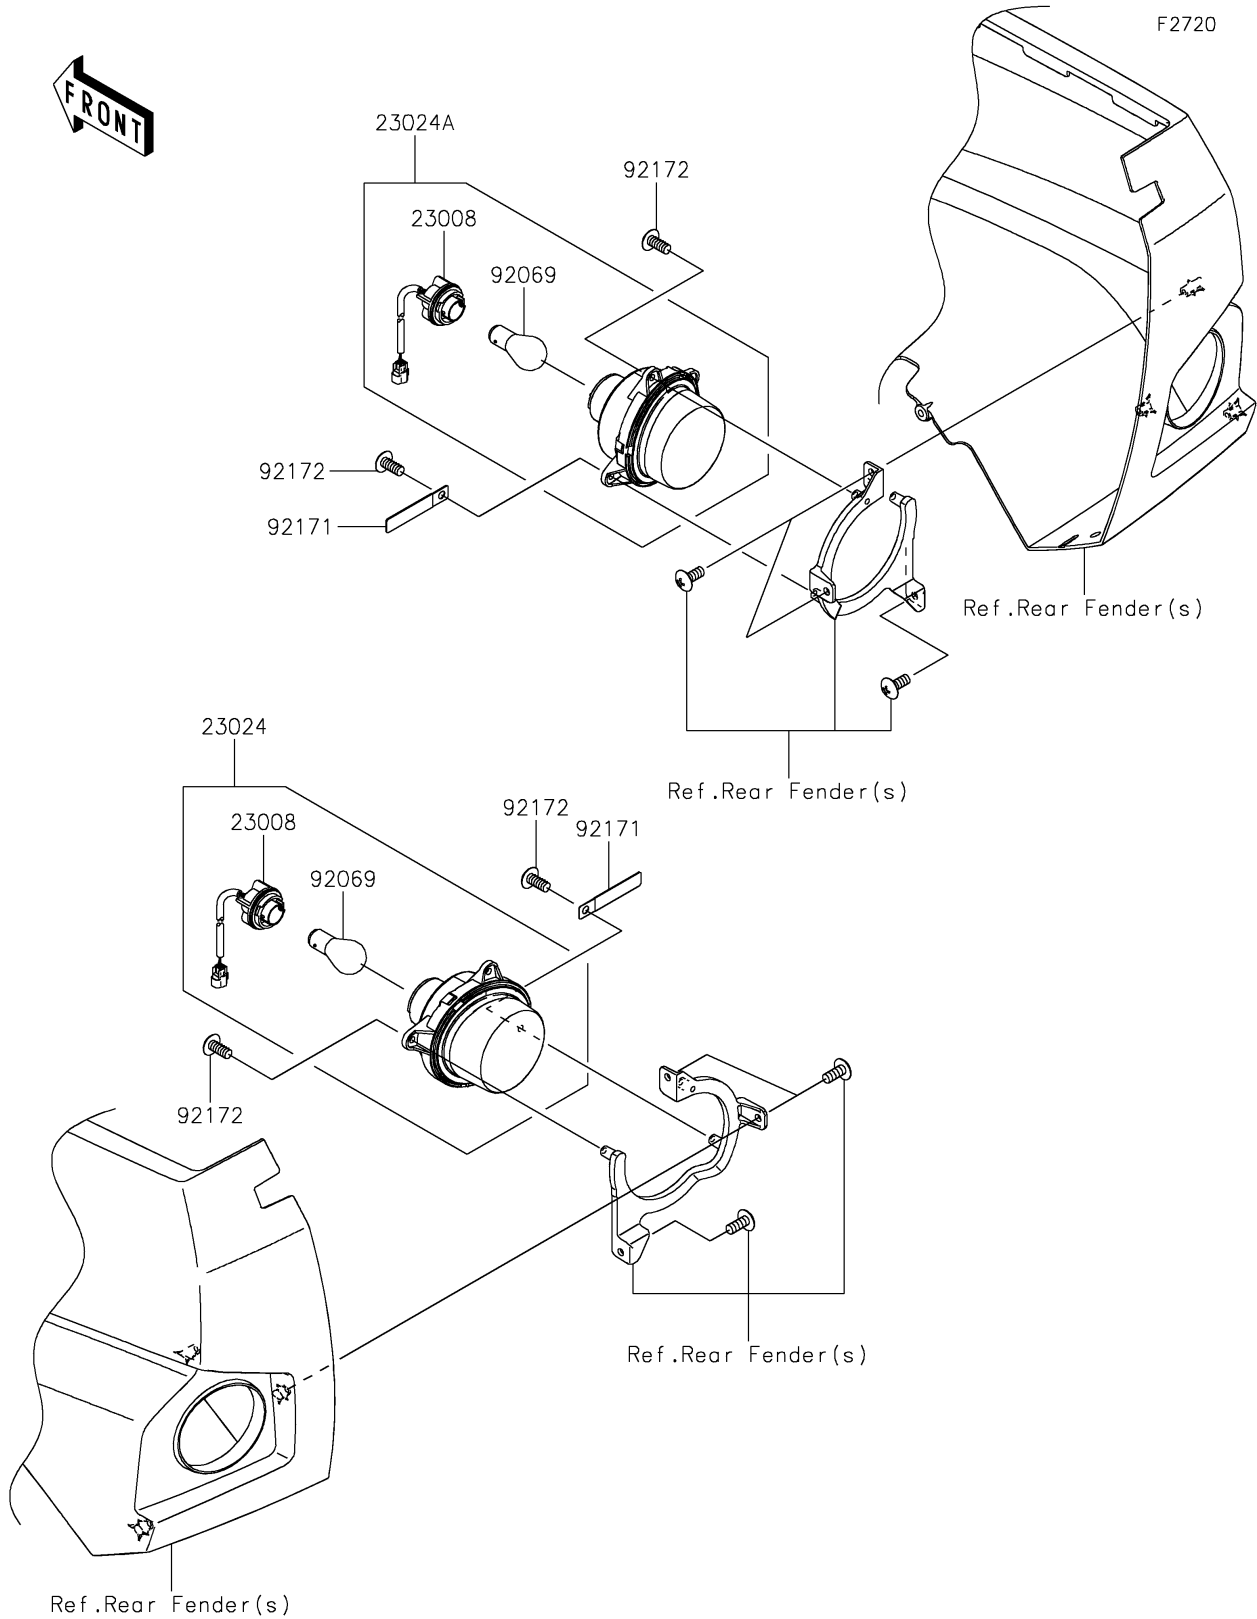

2019 TERYX[®] CAMO PARTS DIAGRAM

Taillight(s)

2019 TERYX® CAMO PARTS LIST

Taillight(s)

ITEM NAME	PART NUMBER	QUANTITY
SOCKET-ASSY (Ref # 23008)	23008-0149	2
LAMP-ASSY-TAIL,LH (Ref # 23024)	23024-0003	1
LAMP-ASSY-TAIL,RH (Ref # 23024A)	23024-0004	1
BULB,12V 21/5W (Ref # 92069)	92069-0072	2
CLAMP,L=60 (Ref # 92171)	92171-0652	2
SCREW,5X12 (Ref # 92172)	92172-3714	6