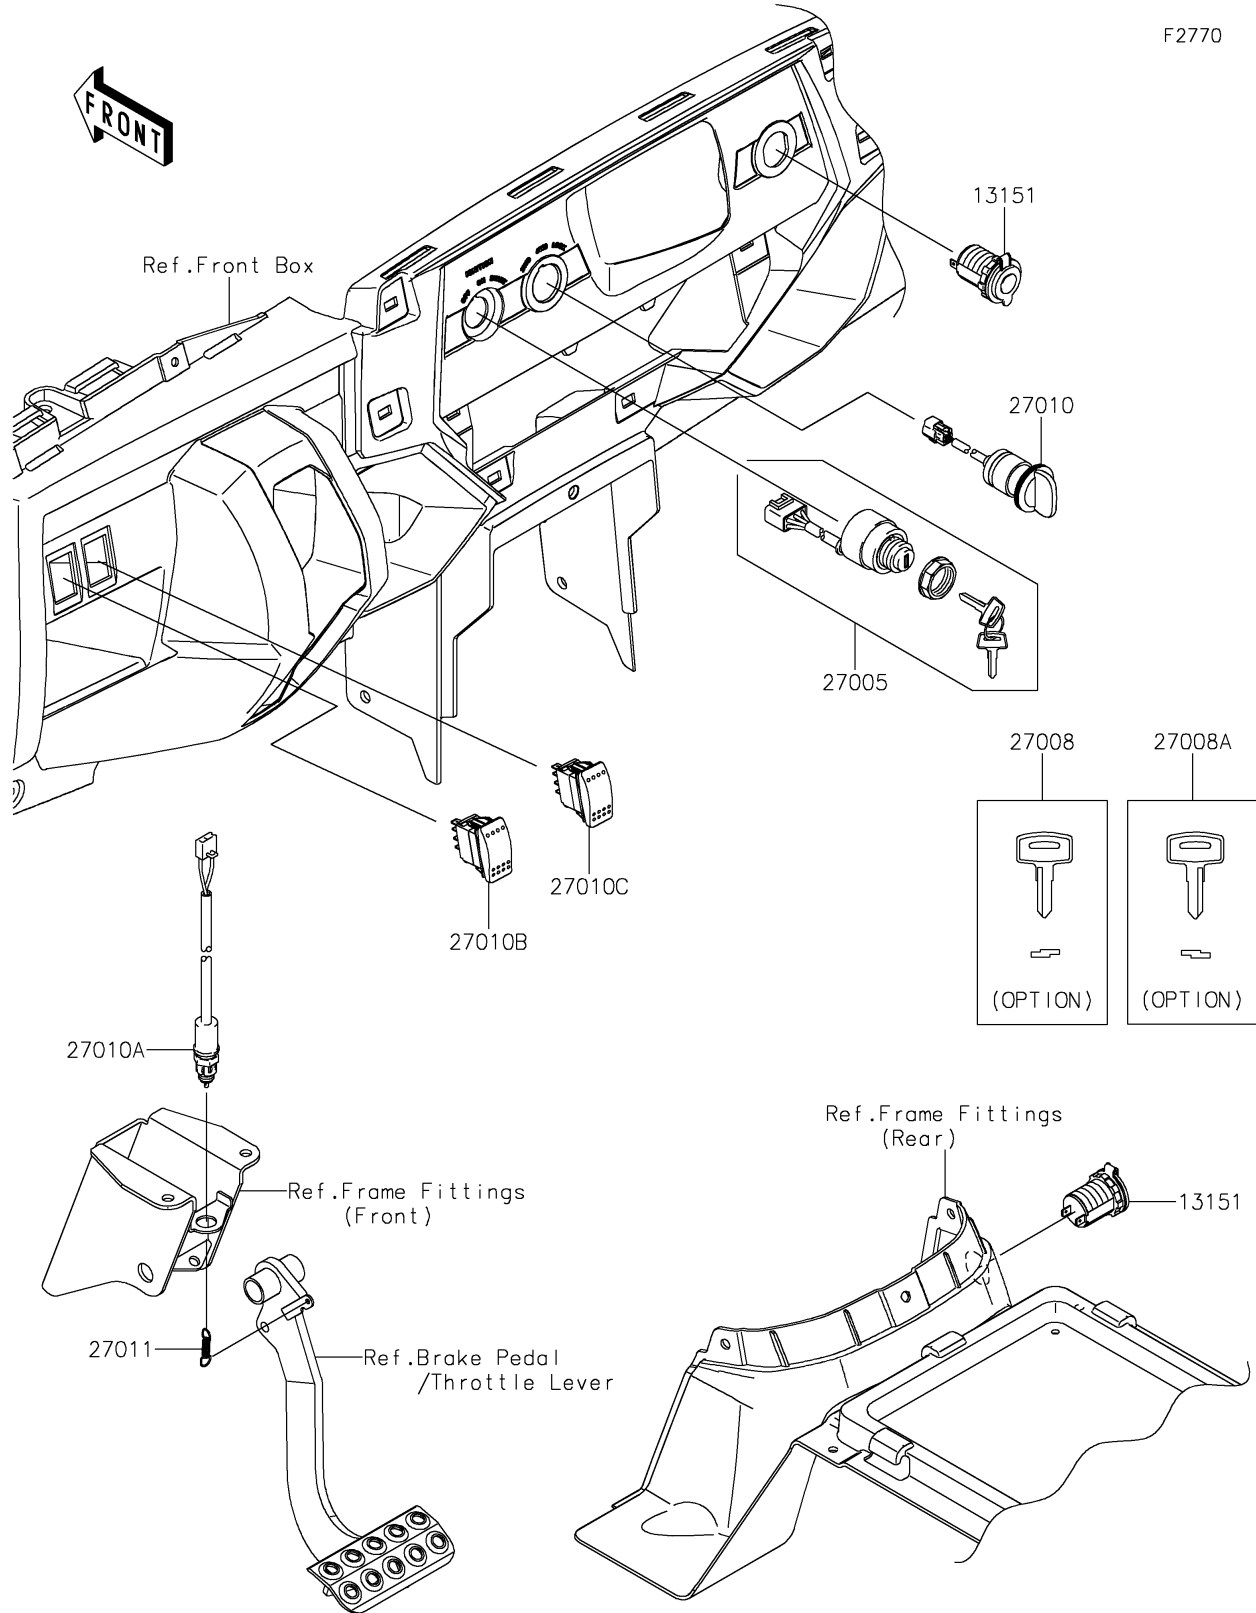

2017 TERYX® CAMO PARTS DIAGRAM

Ignition Switch

F2770

2017 TERYX® CAMO PARTS LIST

Ignition Switch

| ITEM NAME | PART NUMBER | QUANTITY |
|--|-------------|----------|
| SWITCH-COMP,OUTLET,12V (Ref # 13151) | 13151-0556 | 2 |
| SWITCH-ASSY-IGNITION (Ref # 27005) | 27005-0036 | 1 |
| KEY-LOCK,BLANK (Ref # 27008) | 27008-1153 | 1 |
| KEY-LOCK,BLANK (Ref # 27008A) | 27008-1157 | 1 |
| SWITCH (Ref # 27010) | 27010-0706 | 1 |
| SWITCH,BRAKE (Ref # 27010A) | 27010-0724 | 1 |
| SWITCH,OUTER (Ref # 27010B) | 27010-0806 | 1 |
| SWITCH,OUTER (Ref # 27010C) | 27010-0807 | 1 |
| SPRING,BRAKE LAMP SWITCH (Ref # 27011) | 27011-006 | 1 |