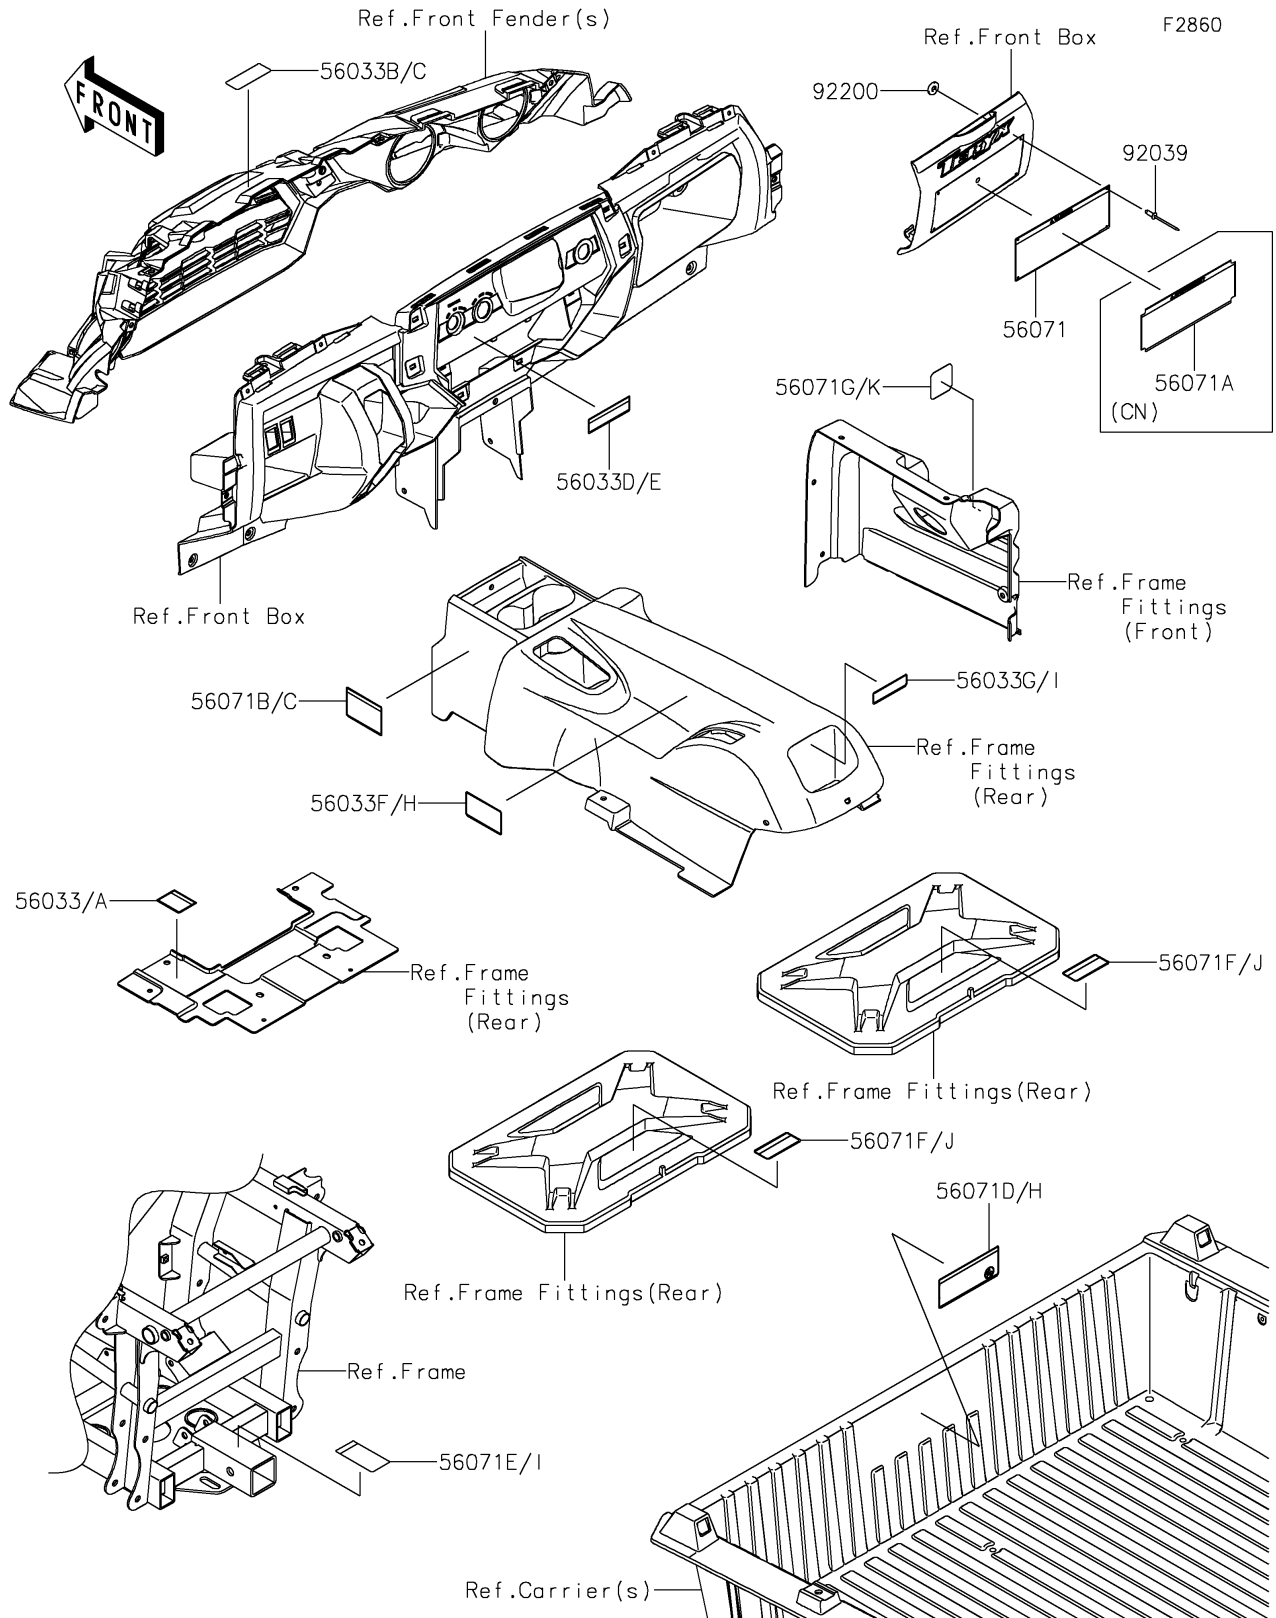

# 2016 TERYX® CAMO PARTS DIAGRAM

Labels

## 2016 TERYX® CAMO PARTS LIST

### Labels

ITEM NAME	PART NUMBER	QUANTITY
LABEL-MANUAL,OIL MAINTENANCE (Ref # 56033)	56033-0372	1
LABEL-MANUAL,OIL MAINTENANCE (Ref # 56033A)	56033-0373	1
LABEL-MANUAL,AIR CLEANER (Ref # 56033B)	56033-0724	1
LABEL-MANUAL,AIR CLEANER (Ref # 56033C)	56033-0731	1
LABEL-MANUAL,SHIFT NOTICE (Ref # 56033D)	56033-0822	1
LABEL-MANUAL,SHIFT NOTICE (Ref # 56033E)	56033-0826	1
LABEL-MANUAL,DRIVE BELT (Ref # 56033F)	56033-0924	1
LABEL-MANUAL,STORAGE (Ref # 56033G)	56033-0925	1
LABEL-MANUAL,DRIVE BELT (Ref # 56033H)	56033-0929	1
LABEL-MANUAL,STORAGE (Ref # 56033I)	56033-0930	1
LABEL-WARNING (Ref # 56071)	56071-0502	1
LABEL-WARNING,GENERAL (Ref # 56071A)	56071-0503	1
LABEL-WARNING,TIRE (Ref # 56071B)	56071-0504	1
LABEL-WARNING,TIRE (Ref # 56071C)	56071-0505	1
LABEL-WARNING,CARGO (Ref # 56071D)	56071-0585	1
LABEL-WARNING,TRAILER HITCH (Ref # 56071E)	56071-0586	1
LABEL-WARNING,NO PASSENGERS (Ref # 56071F)	56071-0587	2
LABEL-WARNING,GASOLINE (Ref # 56071G)	56071-0588	1
LABEL-WARNING,CARGO (Ref # 56071H)	56071-0590	1
LABEL-WARNING,TRAILER HITCH (Ref # 56071I)	56071-0591	1
LABEL-WARNING,NO PASSENGERS (Ref # 56071J)	56071-0592	2
LABEL-WARNING,GASOLINE (Ref # 56071K)	56071-0593	1
RIVET,3.2X8 (Ref # 92039)	92039-3763	4
WASHER,3.5X8X1 (Ref # 92200)	92200-1251	4