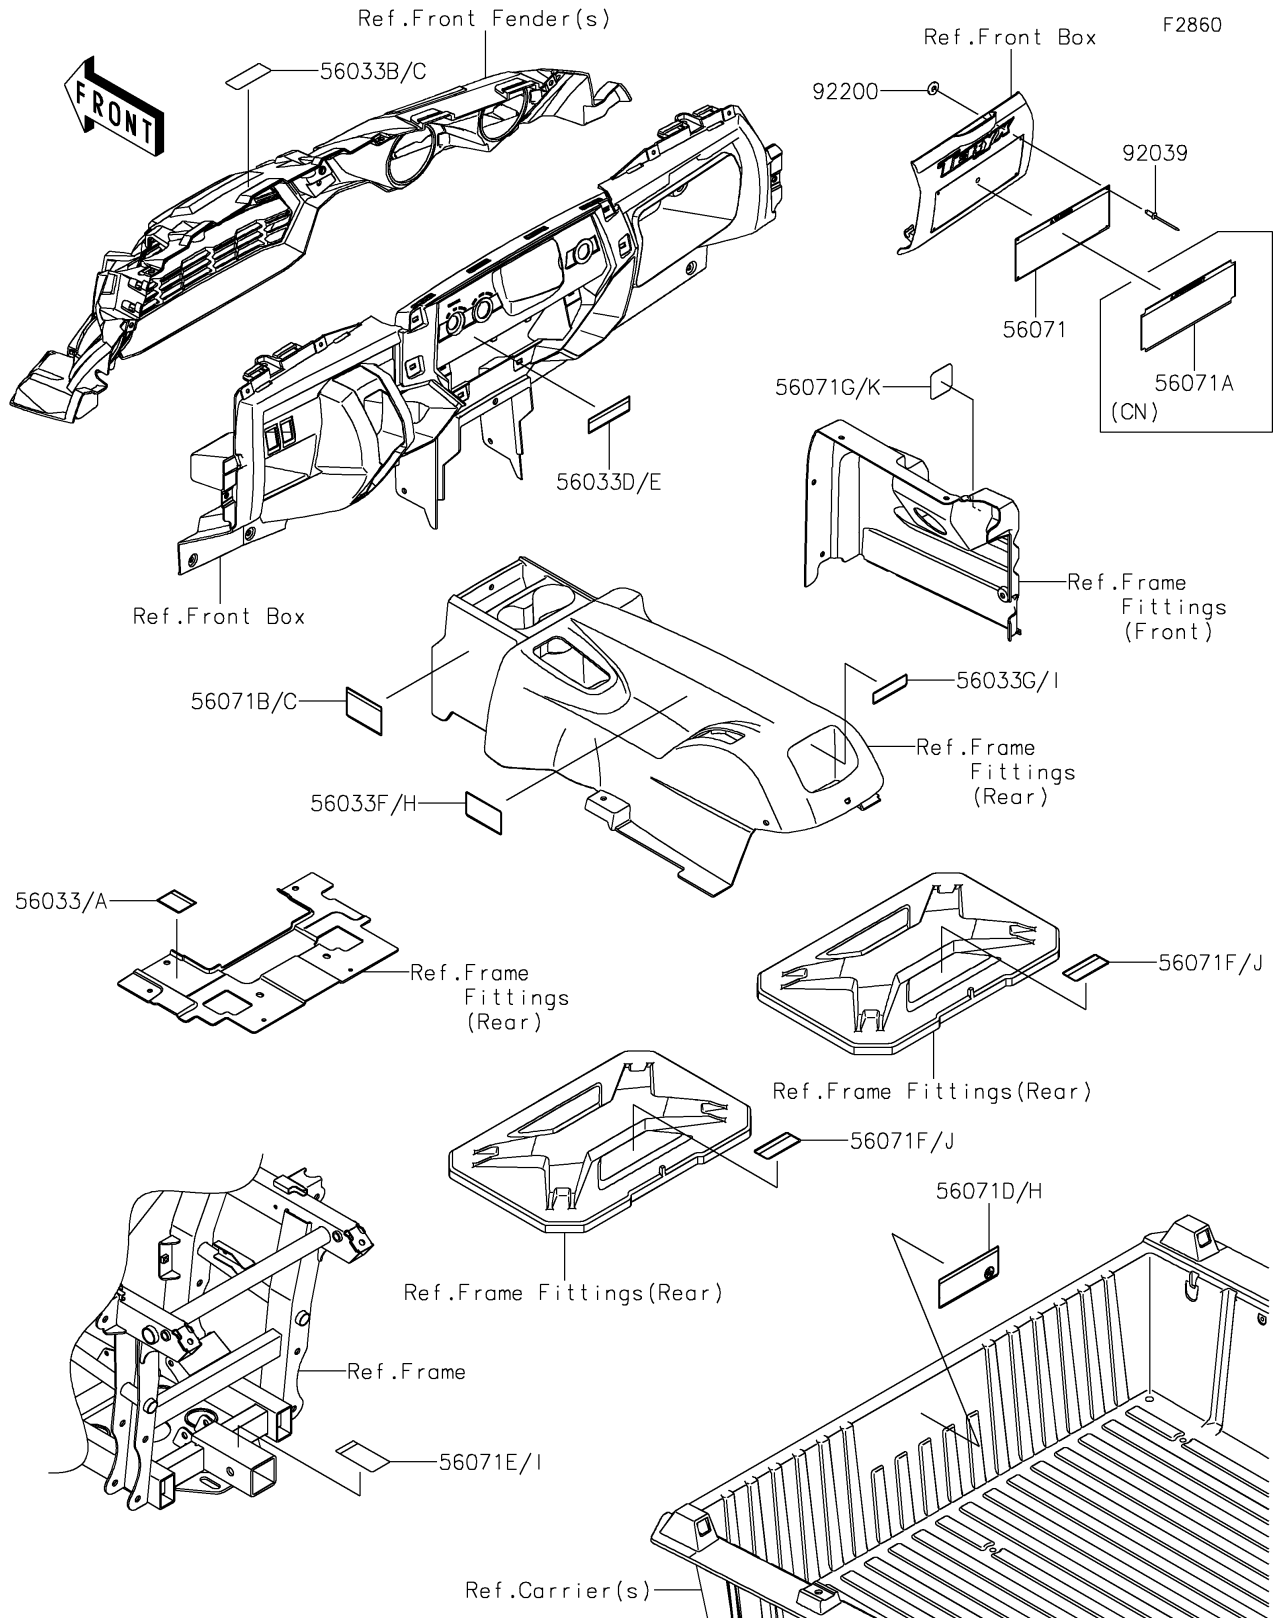

# 2017 TERYX® CAMO PARTS DIAGRAM

Labels

## 2017 TERYX® CAMO PARTS LIST

### Labels

ITEM NAME	PART NUMBER	QUANTITY
LABEL-MANUAL,OIL MAINTENANCE (Ref # 56033)	56033-0372	1
LABEL-MANUAL,OIL MAINTENANCE (Ref # 56033A)	56033-0373	1
LABEL-MANUAL,AIR CLEANER (Ref # 56033B)	56033-0724	1
LABEL-MANUAL,AIR CLEANER (Ref # 56033C)	56033-0731	1
LABEL-MANUAL,SHIFT NOTICE (Ref # 56033D)	56033-0822	1
LABEL-MANUAL,SHIFT NOTICE (Ref # 56033E)	56033-0826	1
LABEL-MANUAL,DRIVE BELT (Ref # 56033F)	56033-0924	1
LABEL-MANUAL,STORAGE (Ref # 56033G)	56033-0925	1
LABEL-MANUAL,DRIVE BELT (Ref # 56033H)	56033-0929	1
LABEL-MANUAL,STORAGE (Ref # 56033I)	56033-0930	1
LABEL-WARNING (Ref # 56071)	56071-0502	1
LABEL-WARNING,GENERAL (Ref # 56071A)	56071-0503	1
LABEL-WARNING,TIRE (Ref # 56071B)	56071-0504	1
LABEL-WARNING,TIRE (Ref # 56071C)	56071-0505	1
LABEL-WARNING,CARGO (Ref # 56071D)	56071-0585	1
LABEL-WARNING,TRAILER HITCH (Ref # 56071E)	56071-0586	1
LABEL-WARNING,NO PASSENGERS (Ref # 56071F)	56071-0587	2
LABEL-WARNING,GASOLINE (Ref # 56071G)	56071-0588	1
LABEL-WARNING,CARGO (Ref # 56071H)	56071-0590	1
LABEL-WARNING,TRAILER HITCH (Ref # 56071I)	56071-0591	1
LABEL-WARNING,NO PASSENGERS (Ref # 56071J)	56071-0592	2
LABEL-WARNING,GASOLINE (Ref # 56071K)	56071-0593	1
RIVET,3.2X8 (Ref # 92039)	92039-3763	4
WASHER,3.5X8X1 (Ref # 92200)	92200-1251	4