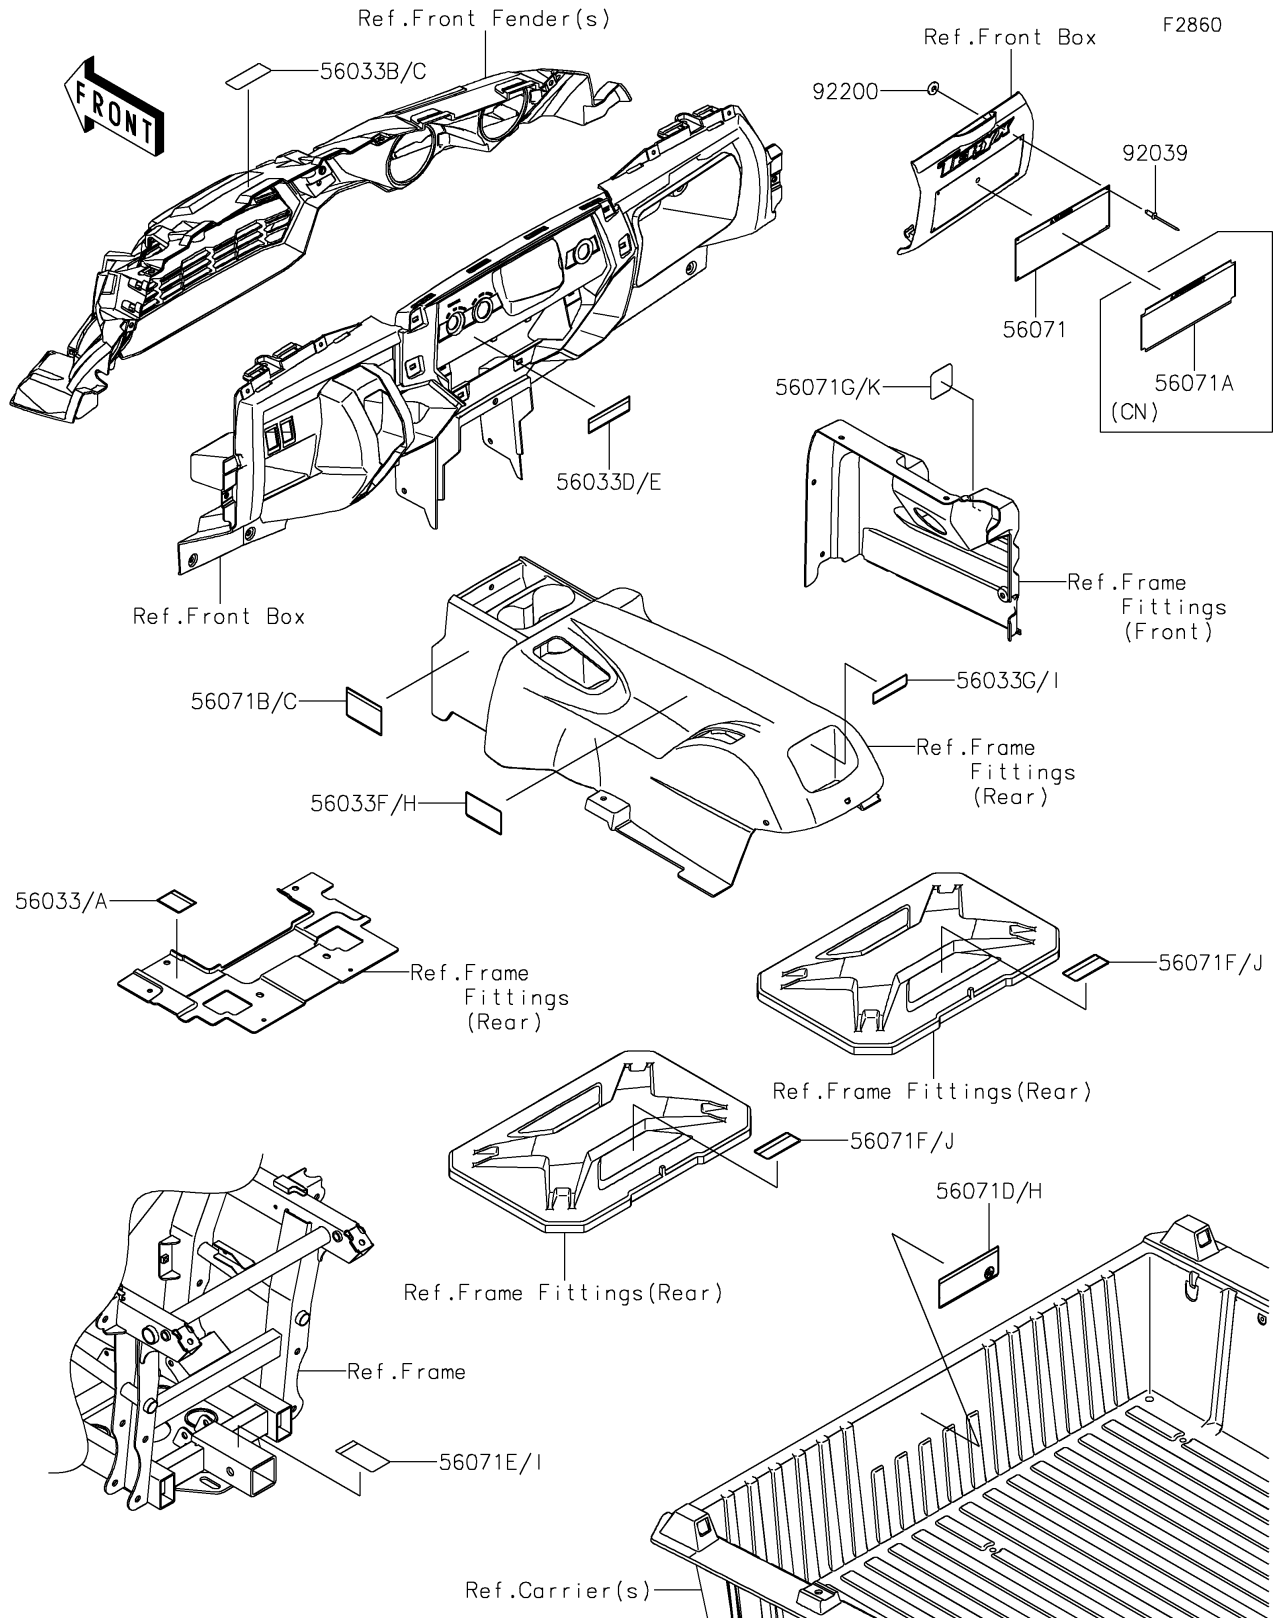

2019 TERYX® CAMO PARTS DIAGRAM

Labels

2019 TERYX® CAMO PARTS LIST

Labels

ITEM NAME	PART NUMBER	QUANTITY
LABEL-MANUAL,OIL MAINTENANCE (Ref # 56033)	56033-0372	1
LABEL-MANUAL,OIL MAINTENANCE (Ref # 56033A)	56033-0373	1
LABEL-MANUAL,AIR CLEANER (Ref # 56033B)	56033-0724	1
LABEL-MANUAL,AIR CLEANER (Ref # 56033C)	56033-0731	1
LABEL-MANUAL,SHIFT NOTICE (Ref # 56033D)	56033-0822	1
LABEL-MANUAL,SHIFT NOTICE (Ref # 56033E)	56033-0826	1
LABEL-MANUAL,DRIVE BELT (Ref # 56033F)	56033-0924	1
LABEL-MANUAL,STORAGE (Ref # 56033G)	56033-0925	1
LABEL-MANUAL,DRIVE BELT (Ref # 56033H)	56033-0929	1
LABEL-MANUAL,STORAGE (Ref # 56033I)	56033-0930	1
LABEL-WARNING (Ref # 56071)	56071-0502	1
LABEL-WARNING,GENERAL (Ref # 56071A)	56071-0503	1
LABEL-WARNING,TIRE (Ref # 56071B)	56071-0504	1
LABEL-WARNING,TIRE (Ref # 56071C)	56071-0505	1
LABEL-WARNING,CARGO (Ref # 56071D)	56071-0585	1
LABEL-WARNING,TRAILER HITCH (Ref # 56071E)	56071-0586	1
LABEL-WARNING,NO PASSENGERS (Ref # 56071F)	56071-0587	2
LABEL-WARNING,GASOLINE (Ref # 56071G)	56071-0588	1
LABEL-WARNING,CARGO (Ref # 56071H)	56071-0590	1
LABEL-WARNING,TRAILER HITCH (Ref # 56071I)	56071-0591	1
LABEL-WARNING,NO PASSENGERS (Ref # 56071J)	56071-0592	2
LABEL-WARNING,GASOLINE (Ref # 56071K)	56071-0593	1
RIVET,3.2X8 (Ref # 92039)	92039-3763	4
WASHER,3.5X8X1 (Ref # 92200)	92200-1251	4