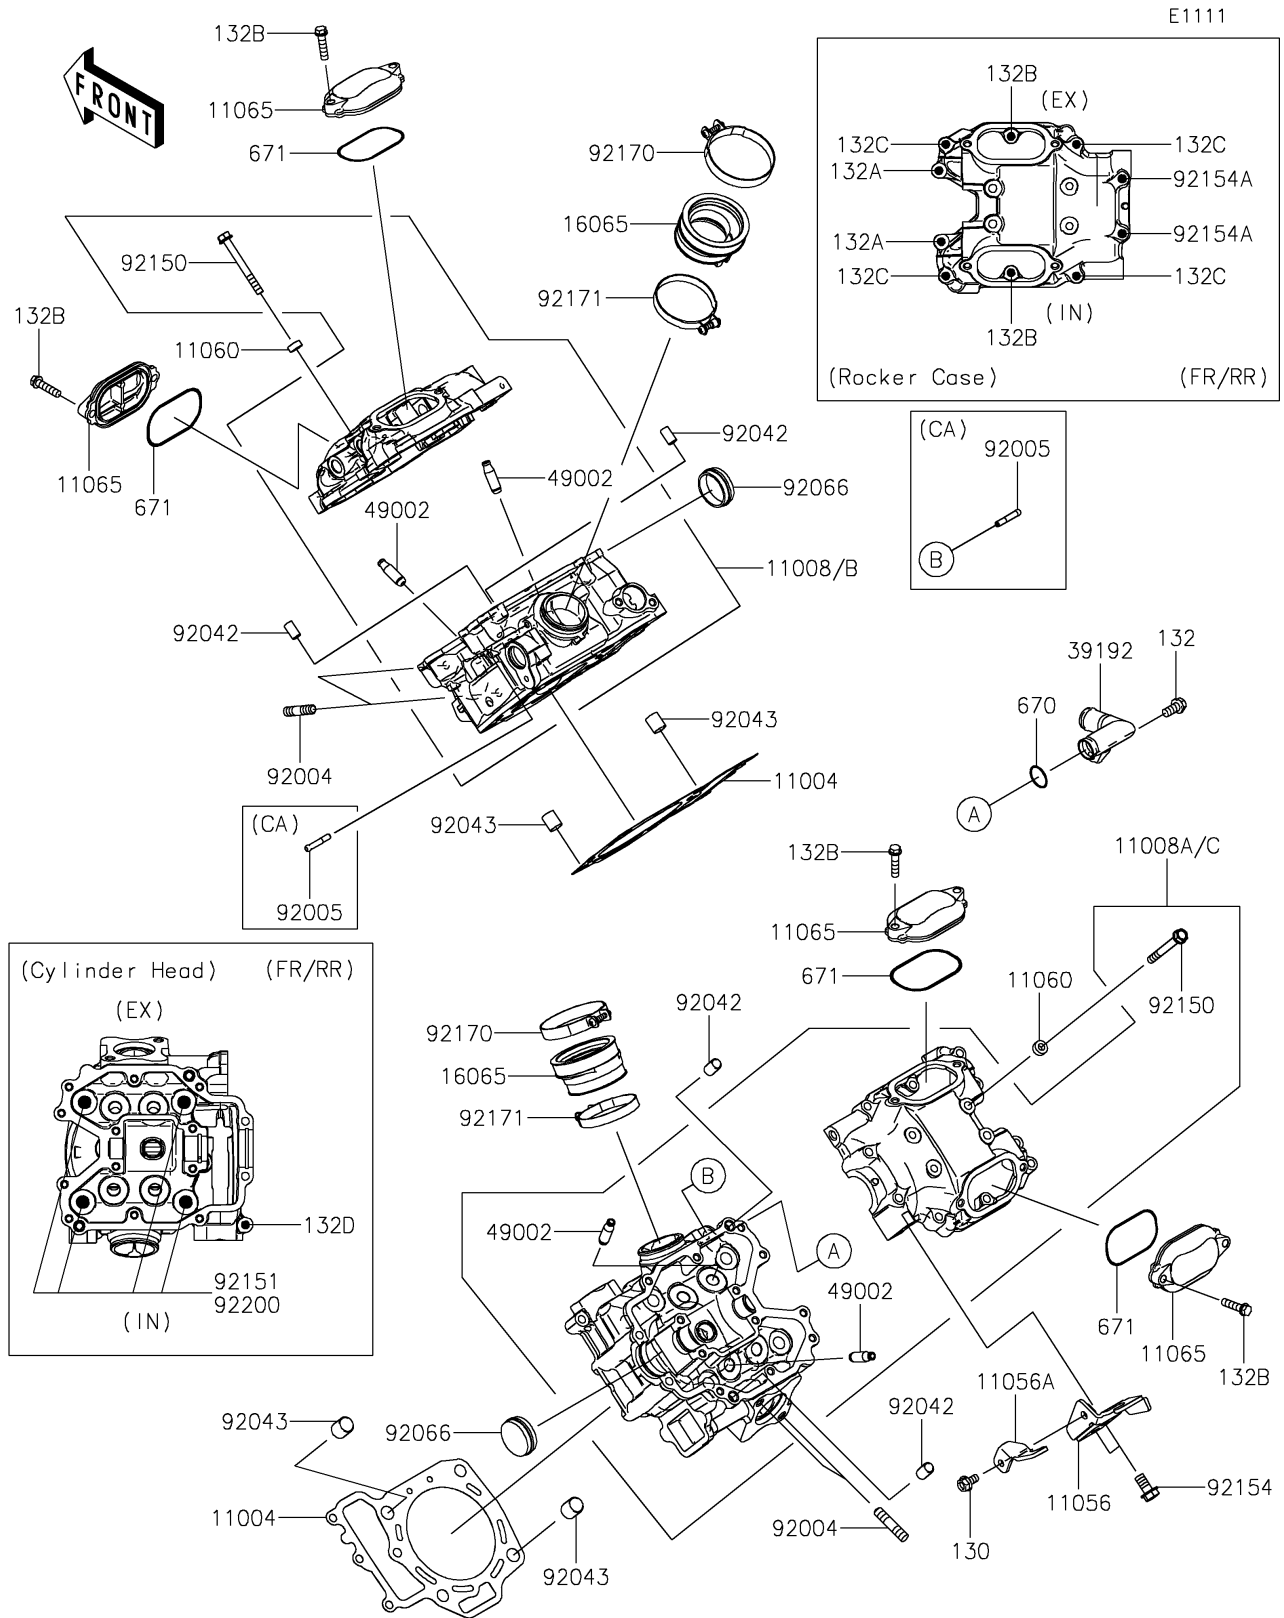

2019 TERYX4™ PARTS DIAGRAM

Cylinder Head

2019 TERYX4™ PARTS LIST

Cylinder Head

ITEM NAME	PART NUMBER	QUANTITY
GASKET-HEAD (Ref # 11004)	11004-0713	2
HEAD-COMP-CYLINDER,FR (Ref # 11008B)	11008-0895	1
HEAD-COMP-CYLINDER,RR (Ref # 11008C)	11008-0896	1
BRACKET (Ref # 11056)	11056-1410	1
BRACKET (Ref # 11056A)	11056-1411	1
GASKET,6.2X12X0.3 (Ref # 11060)	11060-1994	8
CAP,ROCKER CASE (Ref # 11065)	11065-0724	4
HOLDER-CARBURETOR (Ref # 16065)	16065-0118	2
PIPE-WATER,RR (Ref # 39192)	39192-0119	1
GUIDE-VALVE (Ref # 49002)	49002-0706	8
STUD,8X22 (Ref # 92004)	92004-1217	4
FITTING (Ref # 92005)	92005-1264	2
PIN,DOWEL,6.3X8X14 (Ref # 92042)	92042-007	4
PIN,10.1X12X14 (Ref # 92043)	92043-4009	4
PLUG (Ref # 92066)	92066-0904	2
BOLT,FLANGED,6X55 (Ref # 92150)	92150-1302	8
BOLT,FLANGED,10X150 (Ref # 92151)	92151-1917	8
BOLT,FLANGED,8X20 (Ref # 92154)	92154-0885	2
BOLT,FLANGED,6X130 (Ref # 92154A)	92154-0993	4
CLAMP (Ref # 92170)	92170-1448	2
CLAMP (Ref # 92171)	92171-0722	2
WASHER,11.5X20.5X1.6 (Ref # 92200)	92200-1128	8
BOLT-FLANGED,6X12 (Ref # 130)	130BA0612	1
BOLT-FLANGED-SMALL,6X12 (Ref # 132)	132BA0612	1
BOLT-FLANGED-SMALL,6X20 (Ref # 132A)	132BA0620	4
BOLT-FLANGED-SMALL,6X25 (Ref # 132B)	132BA0625	12
BOLT-FLANGED-SMALL,6X30 (Ref # 132C)	132BA0630	8
BOLT-FLANGED-SMALL,6X95 (Ref # 132D)	132BA0695	2
O RING,16MM (Ref # 670)	670B2016	1

2019 TERYX4™ PARTS LIST

Cylinder Head

ITEM NAME	PART NUMBER	QUANTITY
O RING,55MM (Ref # 671)	671D2555	4