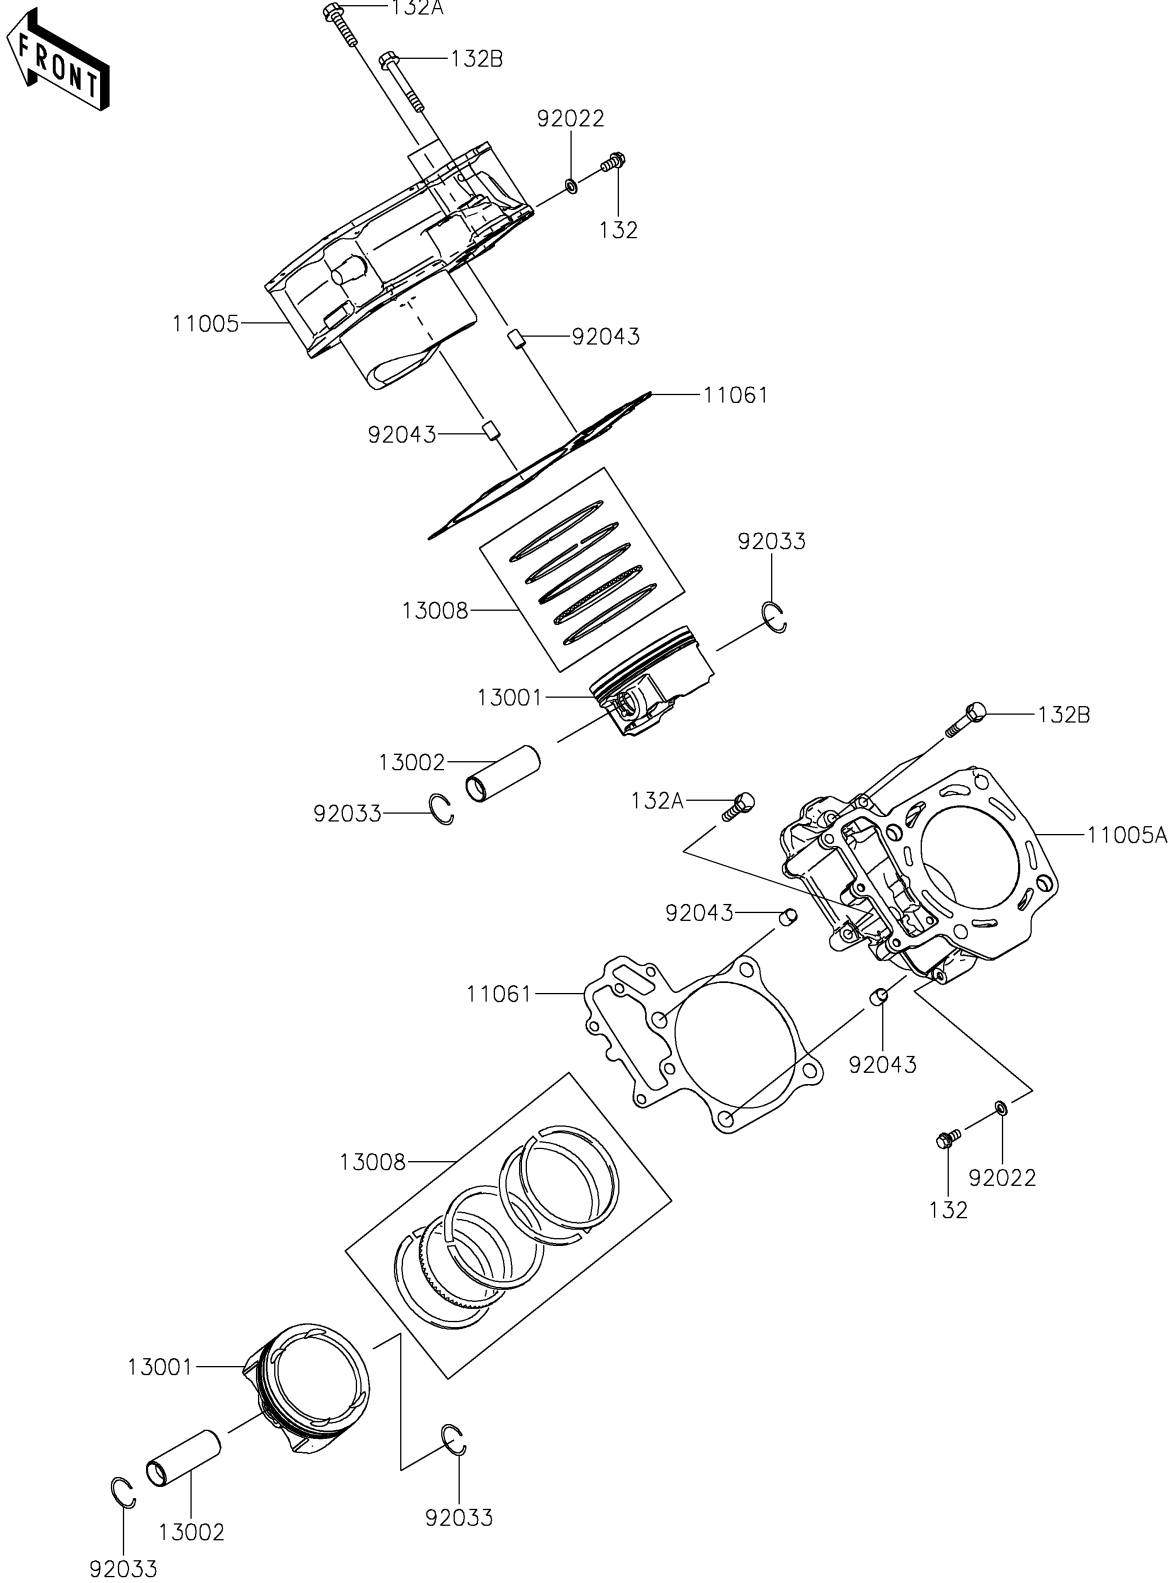

2018 TERYX4™ PARTS DIAGRAM

Cylinder/Piston(s)

E1120

2018 TERYX4™ PARTS LIST

Cylinder/Piston(s)

ITEM NAME	PART NUMBER	QUANTITY
CYLINDER-ENGINE,FR (Ref # 11005)	11005-0628	1
CYLINDER-ENGINE,RR (Ref # 11005A)	11005-0629	1
GASKET,CYLINDER BASE (Ref # 11061)	11061-0730	2
PISTON-ENGINE (Ref # 13001)	13001-0740	2
PIN-PISTON (Ref # 13002)	13002-0711	2
RING-SET-PISTON (Ref # 13008)	13008-0042	2
WASHER,6.2X11X1 (Ref # 92022)	92022-304	2
RING-SNAP (Ref # 92033)	92033-1207	4
PIN,10.1X12X14 (Ref # 92043)	92043-4009	4
BOLT-FLANGED-SMALL,6X12 (Ref # 132)	132BA0612	2
BOLT-FLANGED-SMALL,6X30 (Ref # 132A)	132BA0630	2
BOLT-FLANGED-SMALL,6X40 (Ref # 132B)	132BA0640	4