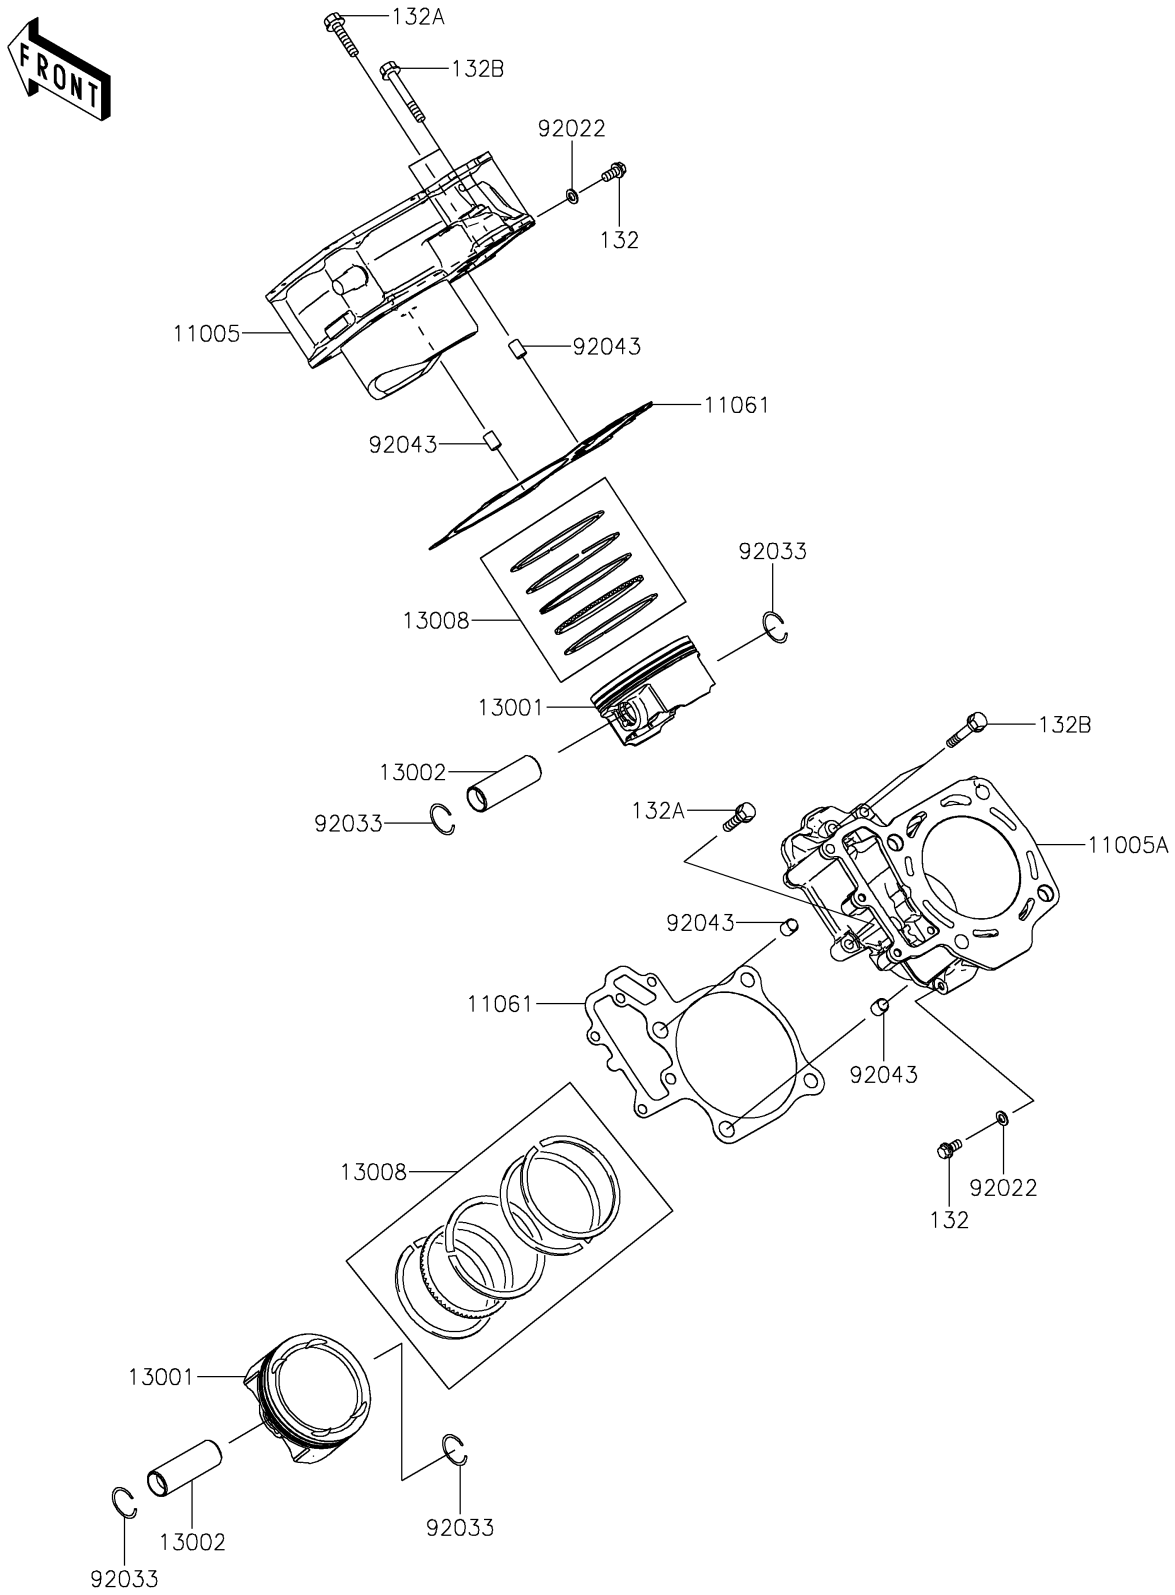

2020 TERYX4™ PARTS DIAGRAM

Cylinder/Piston(s)

E1120

2020 TERYX4™ PARTS LIST

Cylinder/Piston(s)

ITEM NAME	PART NUMBER	QUANTITY
CYLINDER-ENGINE,FR (Ref # 11005)	11005-0628	1
CYLINDER-ENGINE,RR (Ref # 11005A)	11005-0629	1
GASKET,CYLINDER BASE (Ref # 11061)	11061-0730	2
PISTON-ENGINE (Ref # 13001)	13001-0740	2
PIN-PISTON (Ref # 13002)	13002-0711	2
RING-SET-PISTON (Ref # 13008)	13008-0042	2
WASHER,6.2X11X1 (Ref # 92022)	92022-304	2
RING-SNAP (Ref # 92033)	92033-1207	4
PIN,10.1X12X14 (Ref # 92043)	92043-4009	4
BOLT-FLANGED-SMALL,6X12 (Ref # 132)	132BA0612	2
BOLT-FLANGED-SMALL,6X30 (Ref # 132A)	132BA0630	2
BOLT-FLANGED-SMALL,6X40 (Ref # 132B)	132BA0640	4