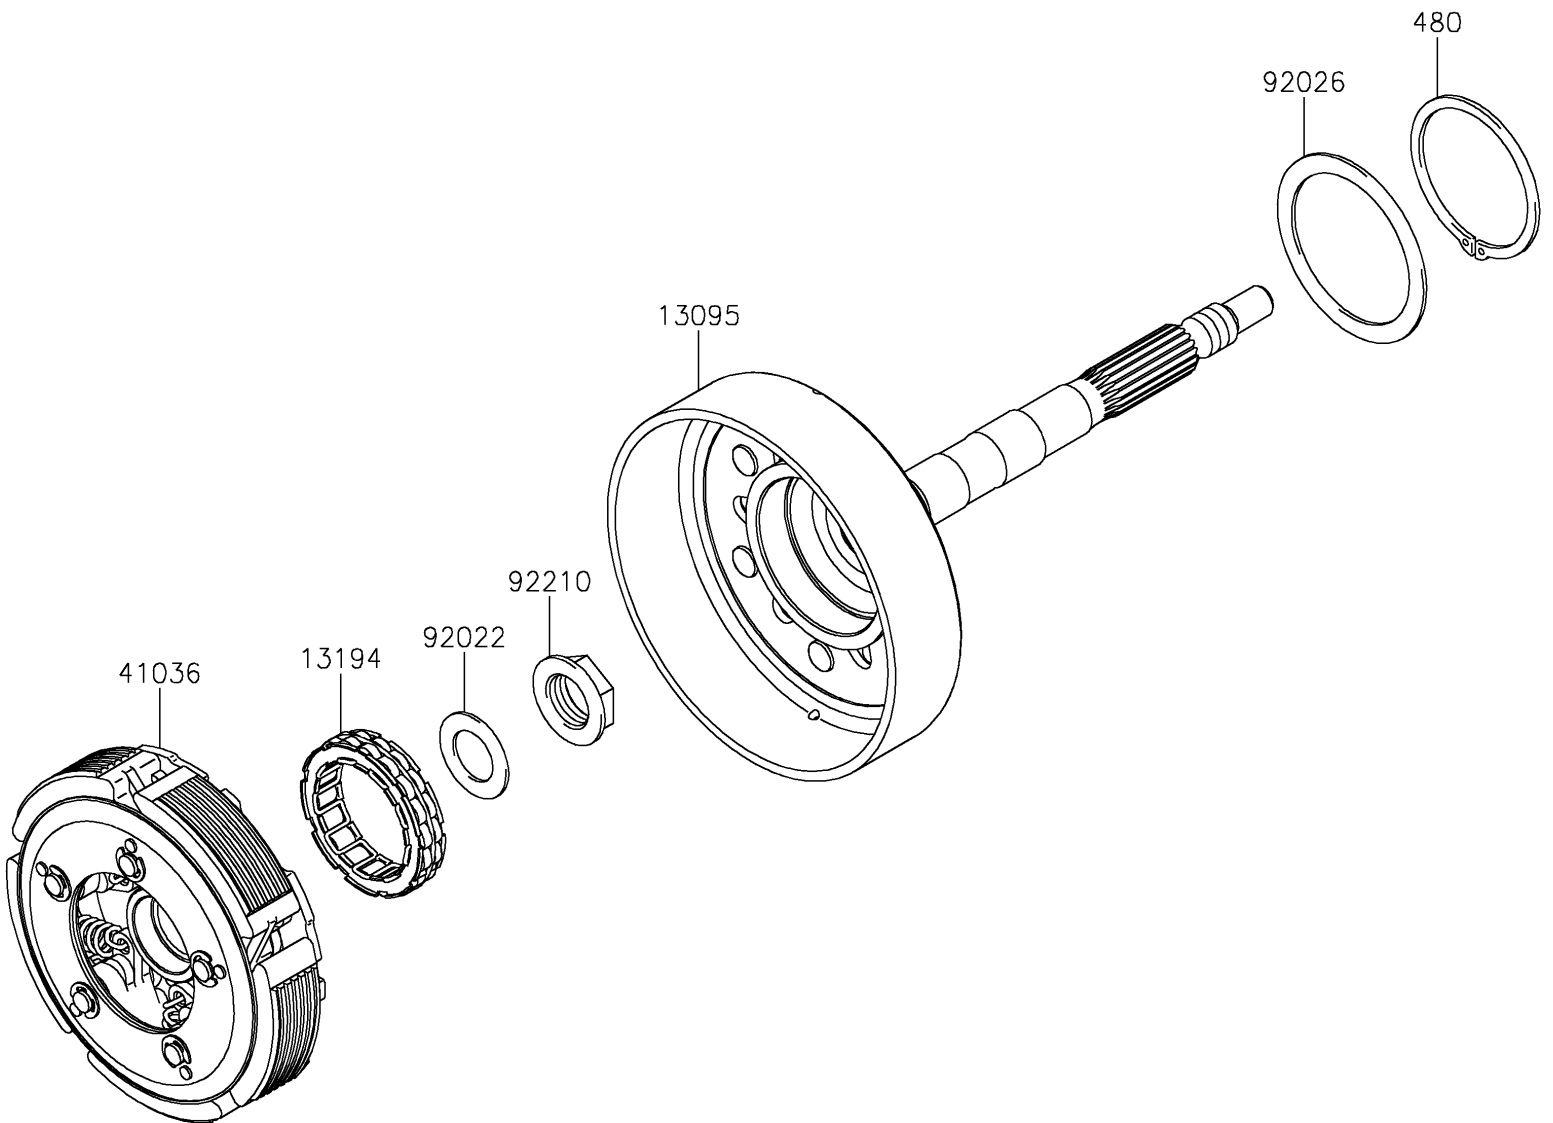

2019 TERYX4™ PARTS DIAGRAM

Clutch

E1350

2019 TERYX4™ PARTS LIST

Clutch

ITEM NAME	PART NUMBER	QUANTITY
HOUSING-COMP-CLUTCH (Ref # 13095)	13095-0554	1
CLUTCH-ONEWAY (Ref # 13194)	13194-0555	1
HUB-ASSY (Ref # 41036)	41036-0639	1
WASHER,20.5X34X1.4 (Ref # 92022)	92022-168	1
SPACER (Ref # 92026)	92026-0710	1
NUT,20MM (Ref # 92210)	92210-0711	1
CIRCLIP-TYPE-C,60MM (Ref # 480)	480J6000	1