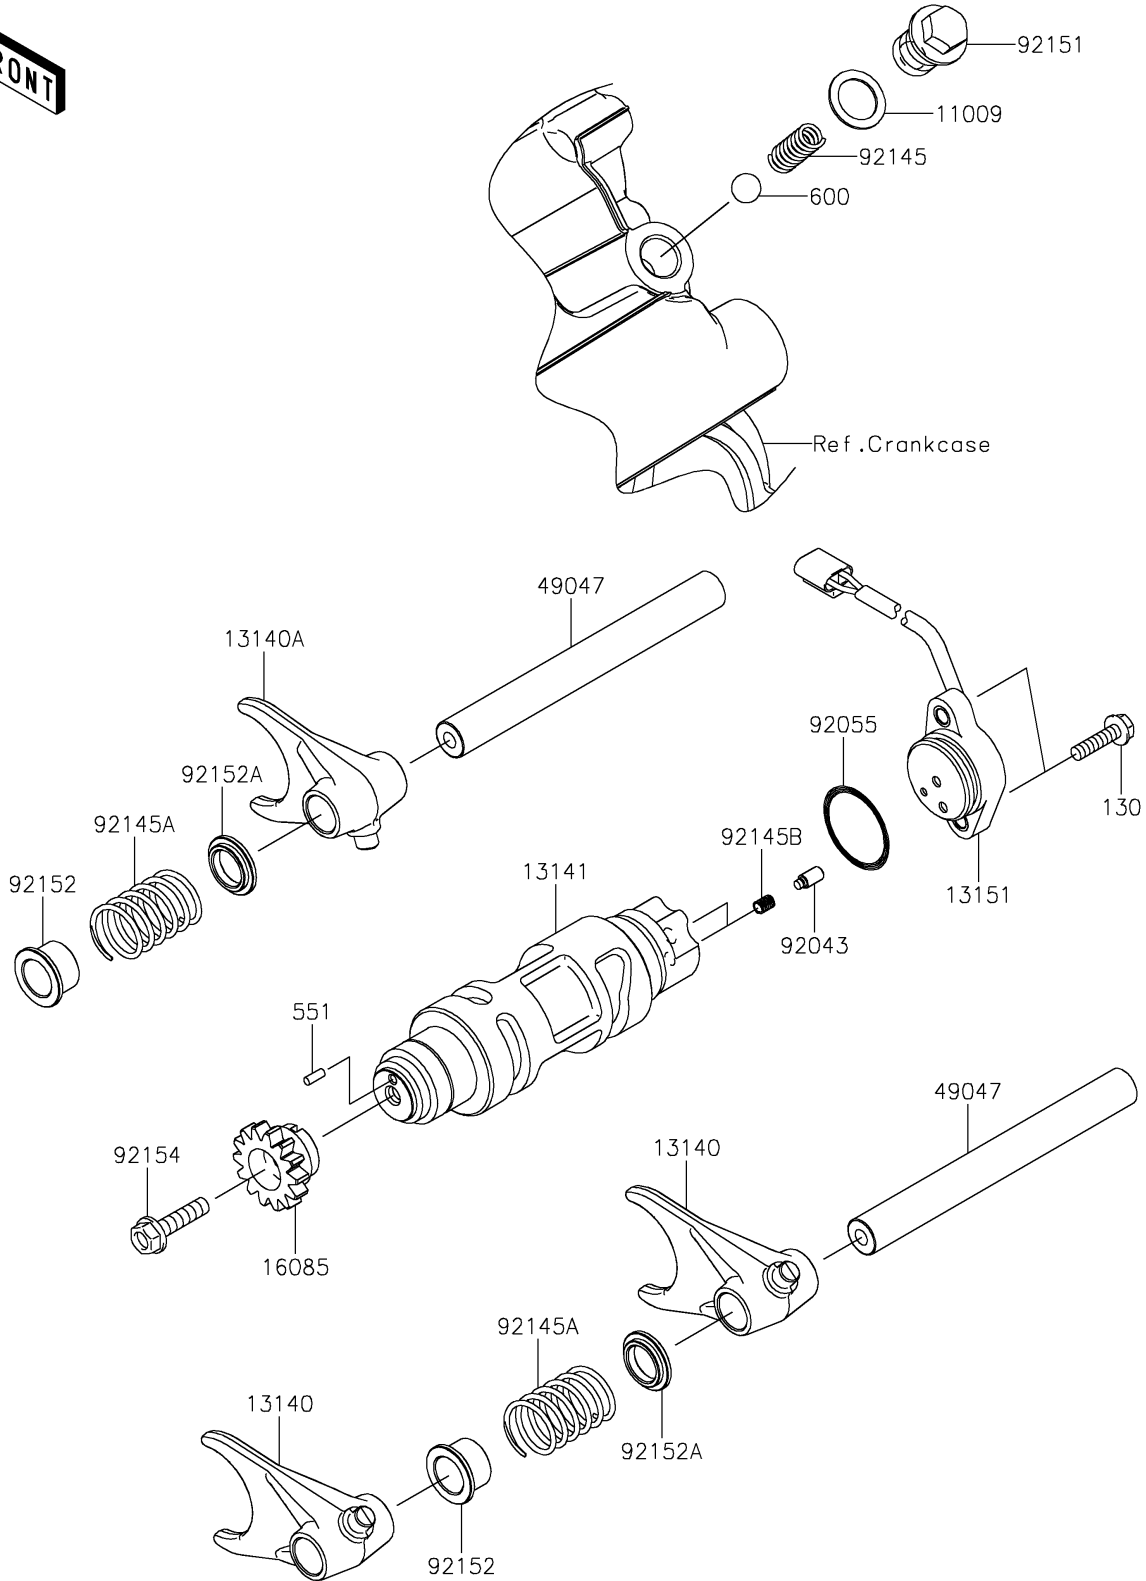

# 2018 TERYX4™ PARTS DIAGRAM

Gear Change Drum/Shift Fork(s)

E1362

## 2018 TERYX4™ PARTS LIST

### Gear Change Drum/Shift Fork(s)

ITEM NAME	PART NUMBER	QUANTITY
GASKET,15.5X22X1 (Ref # 11009)	11009-1008	1
FORK-SHIFT,COUNTER (Ref # 13140)	13140-0622	2
FORK-SHIFT,INPUT (Ref # 13140A)	13140-0623	1
DRUM-CHANGE (Ref # 13141)	13141-0576	1
SWITCH-COMP,GEAR POSITION (Ref # 13151)	13151-0561	1
GEAR,14T (Ref # 16085)	16085-0589	1
ROD-SHIFT (Ref # 49047)	49047-0619	2
PIN (Ref # 92043)	92043-1654	2
RING-O,27.7X2.4 (Ref # 92055)	92055-091	1
SPRING (Ref # 92145)	92145-0828	1
SPRING (Ref # 92145A)	92145-0898	2
SPRING (Ref # 92145B)	92145-1414	2
BOLT (Ref # 92151)	92151-1451	1
COLLAR,14X18X12.5 (Ref # 92152)	92152-2156	2
COLLAR,14X18X4 (Ref # 92152A)	92152-2157	2
BOLT,FLANGED,6X25 (Ref # 92154)	92154-0707	1
BOLT-FLANGED,5X20 (Ref # 130)	130BA0520	2
PIN-DOWEL,3X8 (Ref # 551)	551A0308	1
BALL-STEEL,13/32 (Ref # 600)	600A1300	1