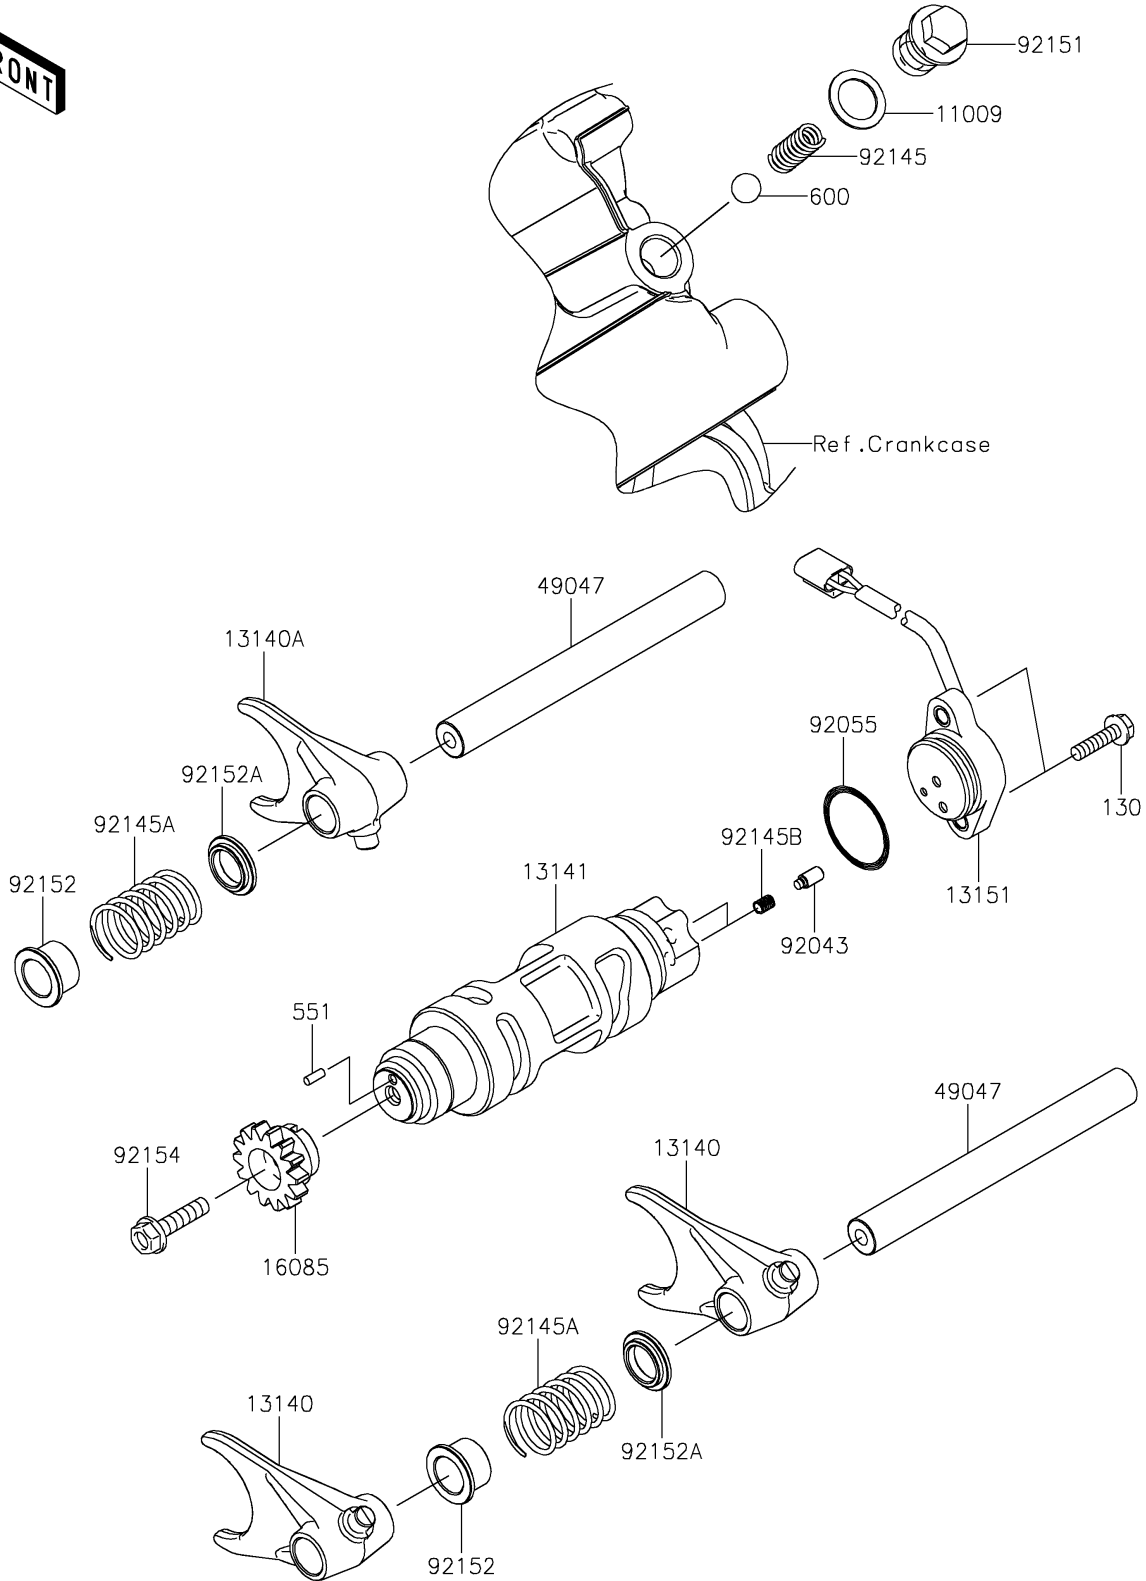

2019 TERYX4™ PARTS DIAGRAM

Gear Change Drum/Shift Fork(s)

E1362

2019 TERYX4™ PARTS LIST

Gear Change Drum/Shift Fork(s)

ITEM NAME	PART NUMBER	QUANTITY
GASKET,15.5X22X1 (Ref # 11009)	11009-1008	1
FORK-SHIFT,COUNTER (Ref # 13140)	13140-0622	2
FORK-SHIFT,INPUT (Ref # 13140A)	13140-0623	1
DRUM-CHANGE (Ref # 13141)	13141-0576	1
SWITCH-COMP,GEAR POSITION (Ref # 13151)	13151-0561	1
GEAR,14T (Ref # 16085)	16085-0589	1
ROD-SHIFT (Ref # 49047)	49047-0619	2
PIN (Ref # 92043)	92043-1654	2
RING-O,27.7X2.4 (Ref # 92055)	92055-091	1
SPRING (Ref # 92145)	92145-0828	1
SPRING (Ref # 92145A)	92145-0898	2
SPRING (Ref # 92145B)	92145-1414	2
BOLT (Ref # 92151)	92151-1451	1
COLLAR,14X18X12.5 (Ref # 92152)	92152-2156	2
COLLAR,14X18X4 (Ref # 92152A)	92152-2157	2
BOLT,FLANGED,6X25 (Ref # 92154)	92154-0707	1
BOLT-FLANGED,5X20 (Ref # 130)	130BA0520	2
PIN-DOWEL,3X8 (Ref # 551)	551A0308	1
BALL-STEEL,13/32 (Ref # 600)	600A1300	1