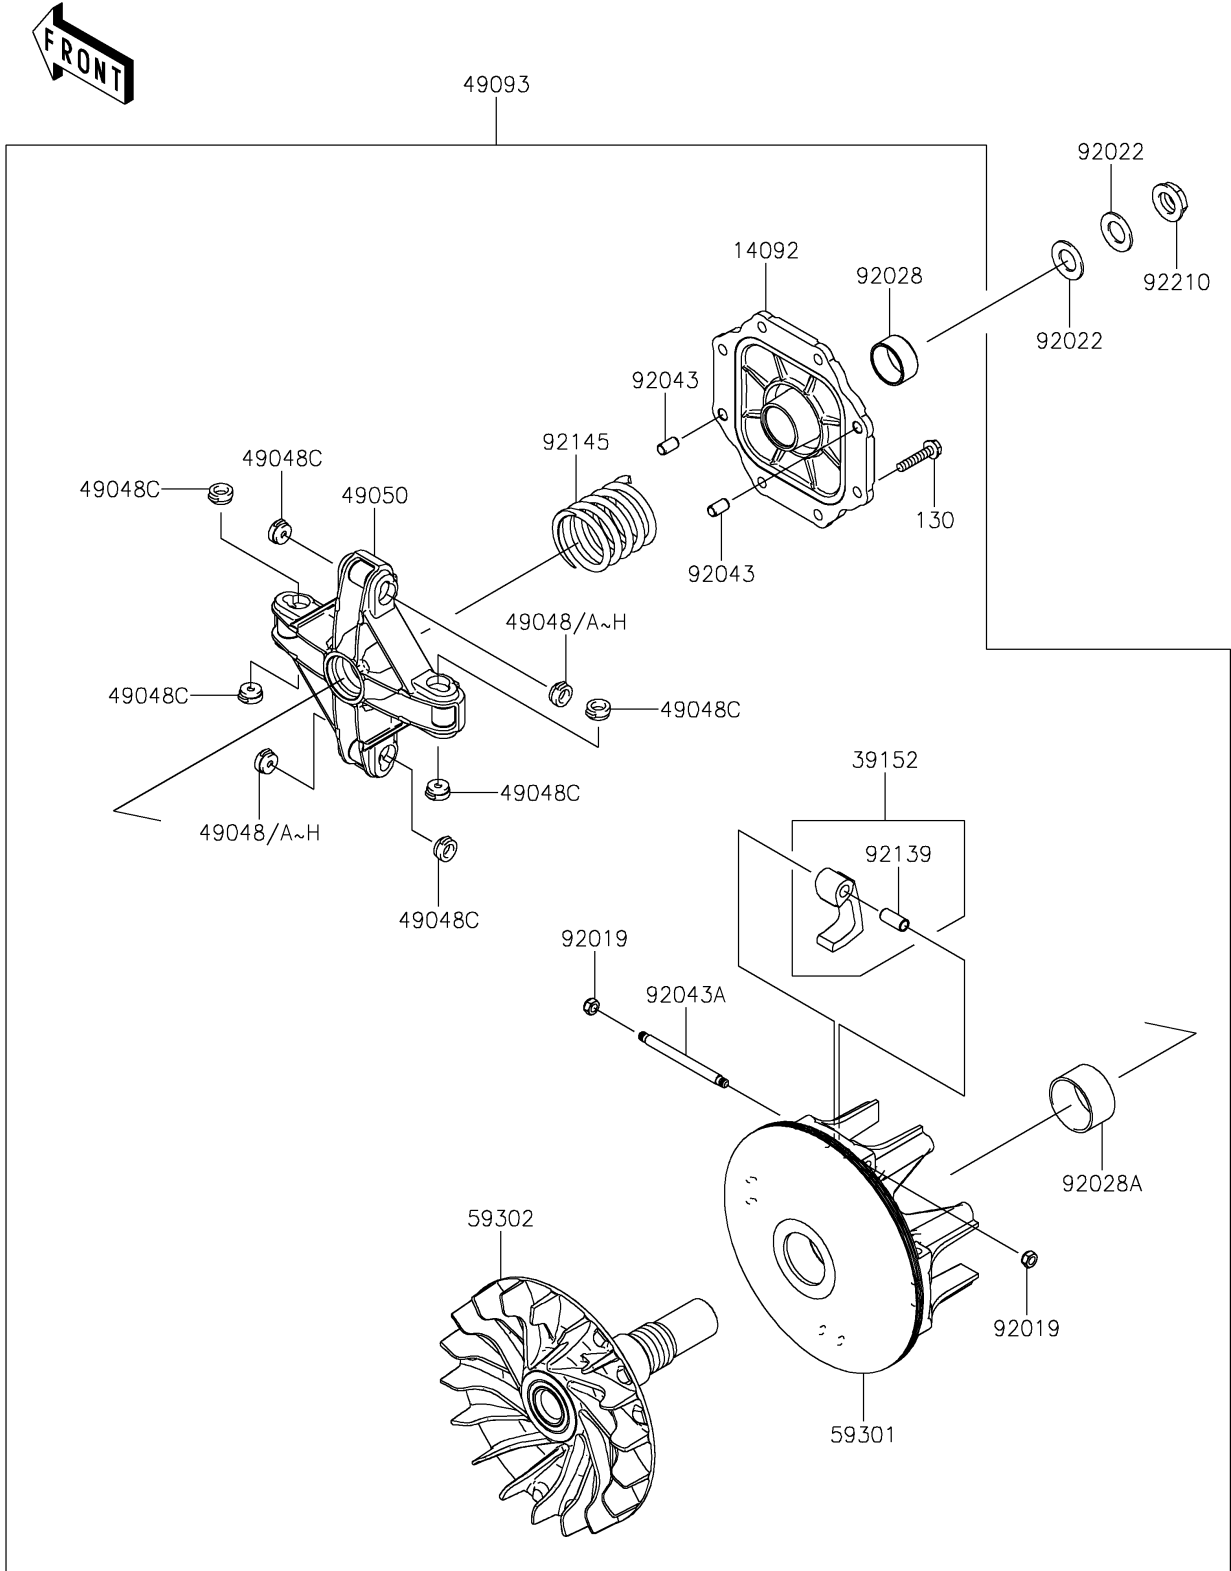

2017 TERYX4™ PARTS DIAGRAM

Drive Converter

E1391

2017 TERYX4™ PARTS LIST

Drive Converter

ITEM NAME	PART NUMBER	QUANTITY
COVER (Ref # 14092)	14092-1107	1
WEIGHT-RAMP (Ref # 39152)	39152-0042	4
SHOE,T=7.2 (Ref # 49048)	49048-1087	AR
SHOE,T=7.3 (Ref # 49048A)	49048-1088	AR
SHOE,T=7.4 (Ref # 49048B)	49048-1089	AR
SHOE,T=7.5 (Ref # 49048C)	49048-1090	8
SHOE,T=7.6 (Ref # 49048D)	49048-1091	AR
SHOE,T=7.7 (Ref # 49048E)	49048-1092	AR
SHOE,T=7.8 (Ref # 49048F)	49048-1093	AR
SHOE,T=7.9 (Ref # 49048G)	49048-1094	AR
SHOE,T=8.0 (Ref # 49048H)	49048-1095	AR
SPIDER (Ref # 49050)	49050-0039	1
CONVERTER-ASSY-DRIVE (Ref # 49093)	49093-0049	1
SHEAVE-MOVABLE (Ref # 59301)	59301-0029	1
SHEAVE-COMP (Ref # 59302)	59302-0087	1
NUT,LOCK,6MM (Ref # 92019)	92019-008	8
WASHER,16.3X29X1.75 (Ref # 92022)	92022-1356	2
BUSHING,KICK LEVER,OUTSIDE (Ref # 92028)	92028-1900	1
BUSHING (Ref # 92028A)	92028-1975	1
PIN,6.2X8X14 (Ref # 92043)	92043-1263	2
PIN (Ref # 92043A)	92043-1688	4
BUSHING (Ref # 92139)	92139-0852	4
SPRING (Ref # 92145)	92145-0958	1
NUT,LEFT HANDED,16MM (Ref # 92210)	92210-0350	1
BOLT-FLANGED,6X30 (Ref # 130)	130CA0630	8