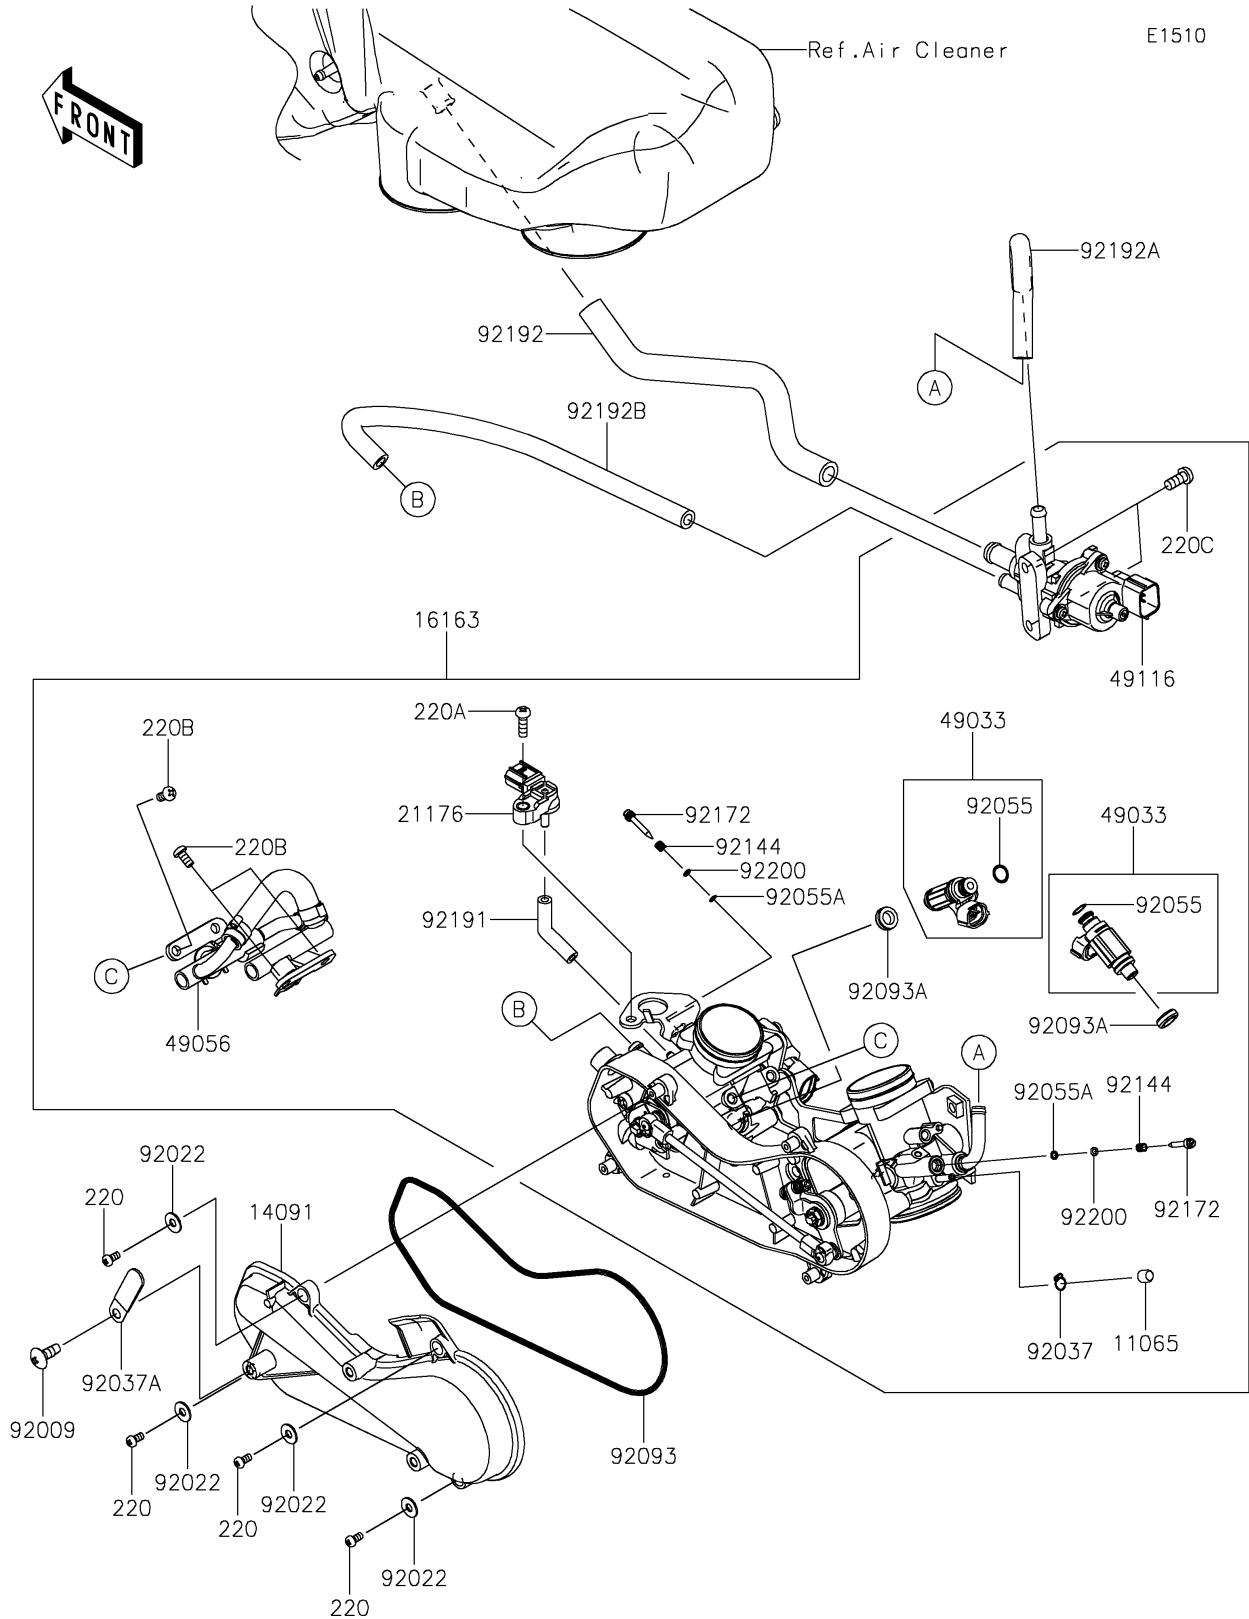

# 2019 TERYX4™ PARTS DIAGRAM

Throttle

## 2019 TERYX4™ PARTS LIST

### Throttle

ITEM NAME	PART NUMBER	QUANTITY
CAP (Ref # 11065)	11065-0072	1
COVER,THROTTLE LINK (Ref # 14091)	14091-1731	1
THROTTLE-ASSY,36EIS (Ref # 16163)	16163-0790	1
SENSOR,PRESSURE (Ref # 21176)	21176-0111	1
NOZZLE-INJECTION (Ref # 49033)	49033-0011	2
PIPE-INJECTION (Ref # 49056)	49056-0033	1
VALVE-ASSY,ISC (Ref # 49116)	49116-0021	1
SCREW,6X12 (Ref # 92009)	92009-1480	1
WASHER,5.2X13X1 (Ref # 92022)	92022-1380	4
CLAMP,TUBE (Ref # 92037)	92037-1124	1
CLAMP,L=45 (Ref # 92037A)	92037-1539	1
RING-O,INJECTION NOZZLE (Ref # 92055)	92055-1622	2
RING-O,AIR SCREW (Ref # 92055A)	92055-1658	2
SEAL (Ref # 92093)	92093-0082	1
SEAL (Ref # 92093A)	92093-0127	2
SPRING,THROTTLE STOP SCREW (Ref # 92144)	92144-1674	2
SCREW (Ref # 92172)	92172-0156	2
TUBE,3.2X7.4X70 (Ref # 92191)	92191-1552	1
TUBE,ISC-CHAMBER (Ref # 92192)	92192-0948	1
TUBE,ISC-THROTTLE RR (Ref # 92192A)	92192-1211	1
TUBE,ISC-THROTTLE FR (Ref # 92192B)	92192-1212	1
WASHER,PILOT AIR SCREW (Ref # 92200)	92200-1564	2
SCREW-PAN-CROS,4X8 (Ref # 220)	220AA0408	4
SCREW-PAN-CROS,5X16 (Ref # 220A)	220AA0516	1
SCREW-PAN-CROS,6X12 (Ref # 220B)	220AA0612	4
SCREW-PAN-CROS,6X14 (Ref # 220C)	220AA0614	2