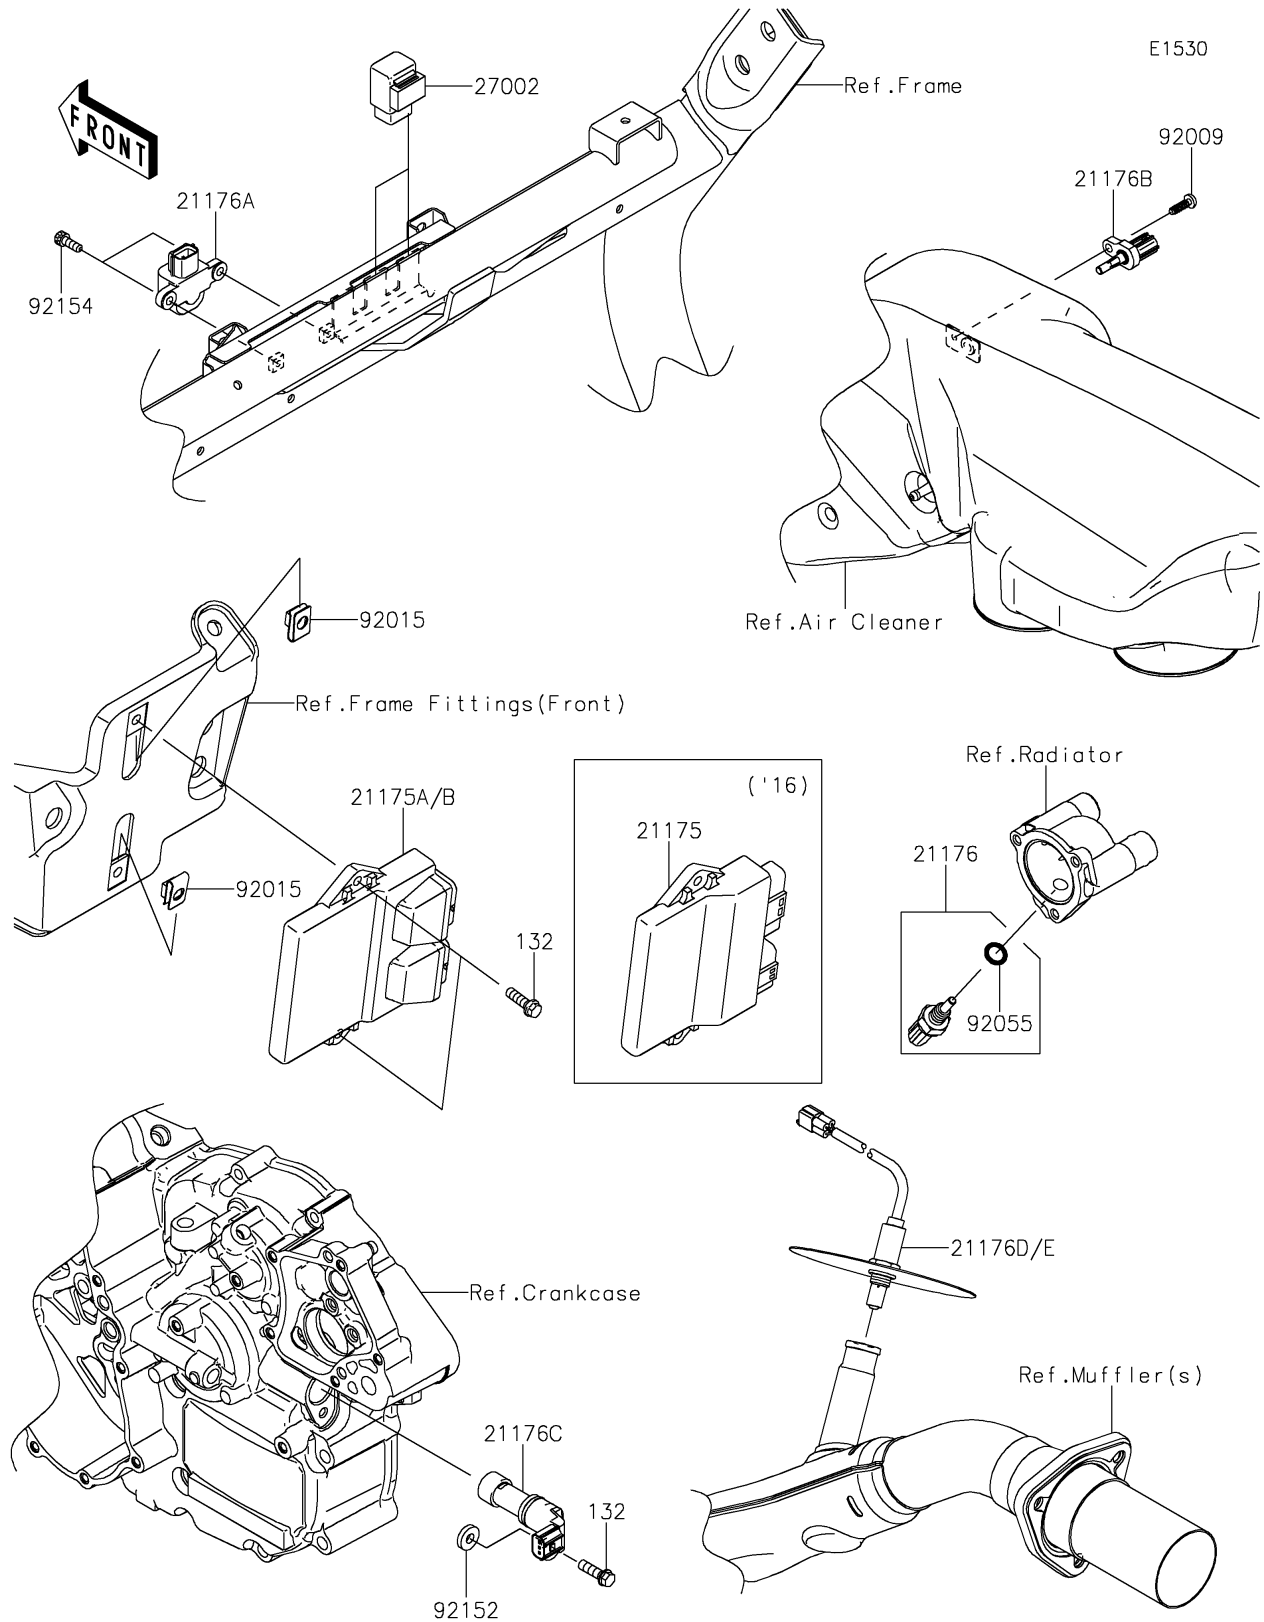

2017 TERYX4™ PARTS DIAGRAM

Fuel Injection

2017 TERYX4™ PARTS LIST

Fuel Injection

ITEM NAME	PART NUMBER	QUANTITY
CONTROL UNIT-ELECTRONIC (Ref # 21175A)	21175-1151	1
SENSOR,WATER TEMP (Ref # 21176)	21176-0009	1
SENSOR,VEHICLE-DOWN (Ref # 21176A)	21176-0026	1
SENSOR,AIR TEMPERATURE (Ref # 21176B)	21176-0048	1
SENSOR,SPEED (Ref # 21176C)	21176-0712	1
SENSOR,OXYGEN (Ref # 21176E)	21176-0823	1
RELAY-ASSY (Ref # 27002)	27002-1062	2
SCREW,TAPPING,5X16 (Ref # 92009)	92009-1984	1
NUT,6MM (Ref # 92015)	92015-1602	2
RING-O,9.5X1.9 (Ref # 92055)	92055-0016	1
COLLAR,6.5X16X3.2 (Ref # 92152)	92152-1975	1
BOLT,SOCKET,5X14 (Ref # 92154)	92154-1841	2
BOLT-FLANGED-SMALL,6X20 (Ref # 132)	132BA0620	3