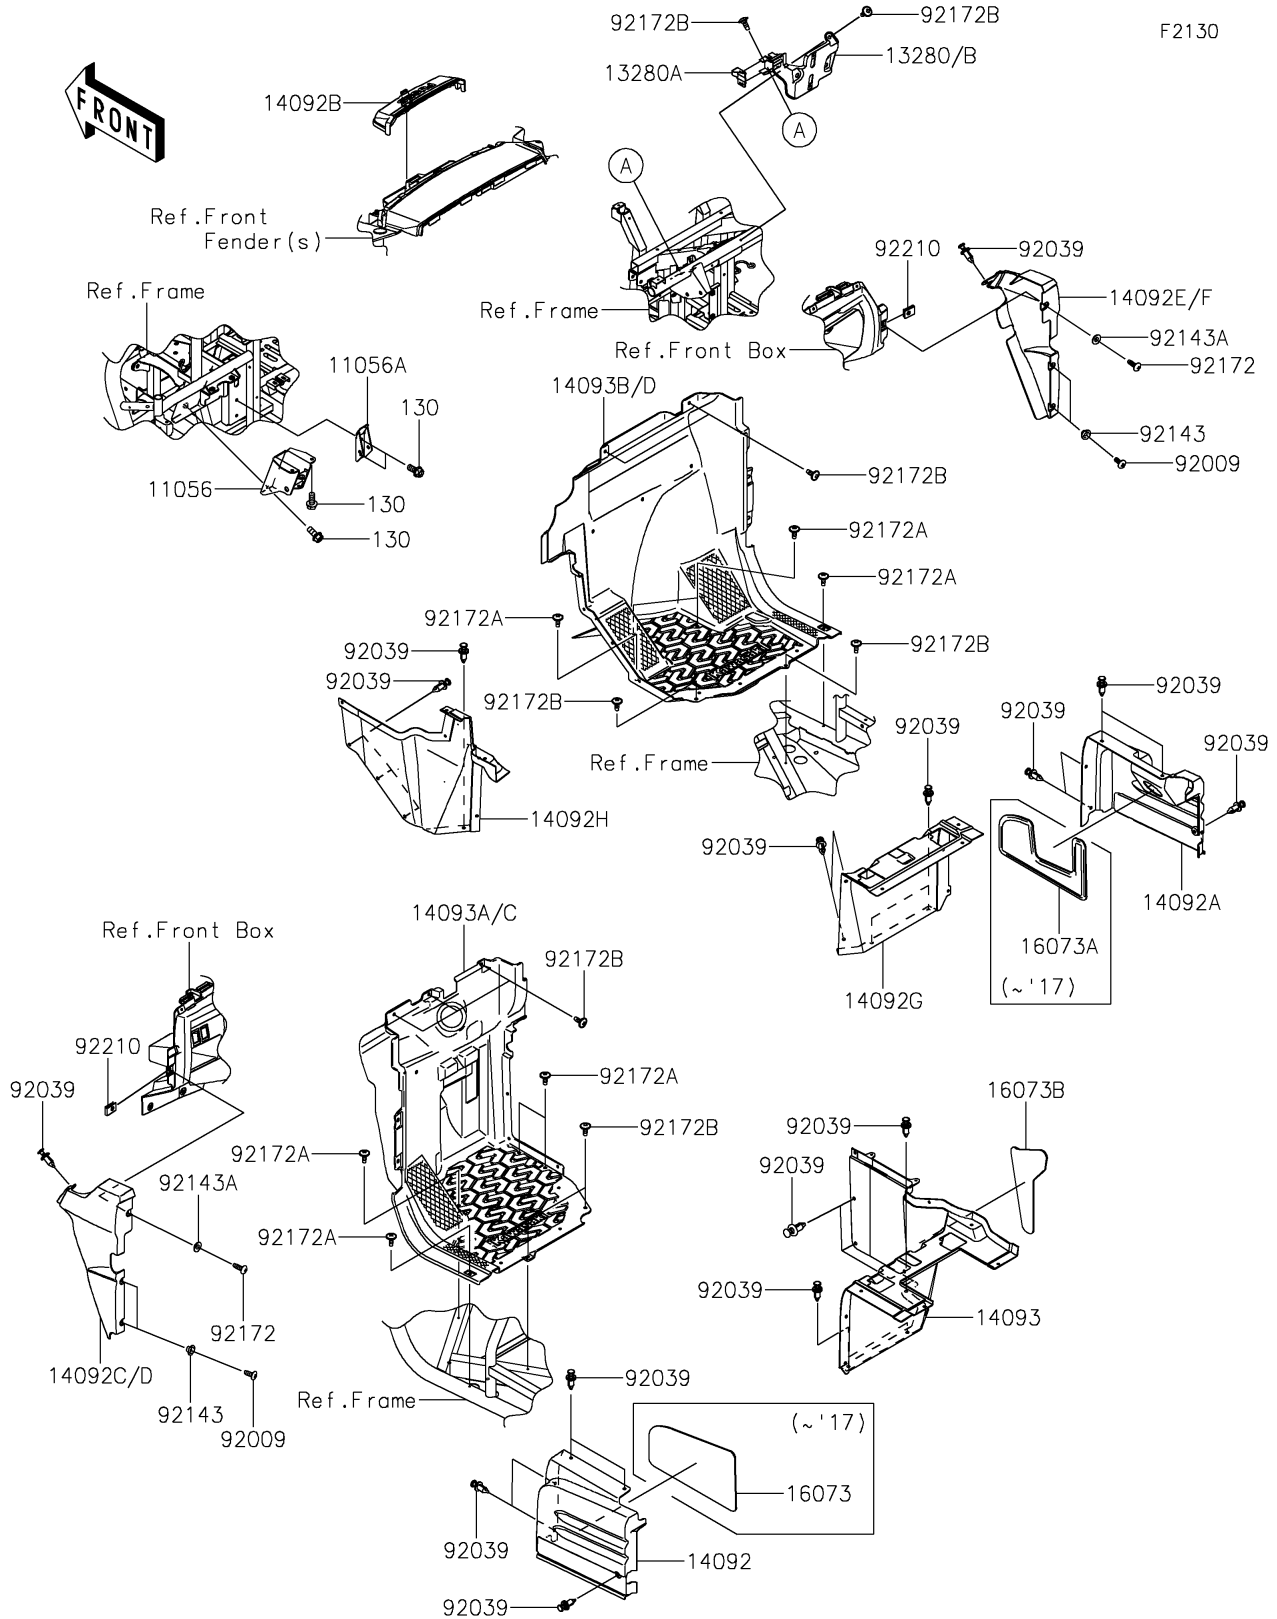

2018 TERYX4™ PARTS DIAGRAM

Frame Fittings(Front)

2018 TERYX4™ PARTS LIST

Frame Fittings(Front)

ITEM NAME	PART NUMBER	QUANTITY
BRACKET,BRAKE PEDAL (Ref # 11056)	11056-1431	1
BRACKET,THROTTLE PEDAL (Ref # 11056A)	11056-4408	1
HOLDER (Ref # 13280A)	13280-0851	1
HOLDER,ECU (Ref # 13280B)	13280-0868	1
COVER,SEAT SIDE,LH (Ref # 14092)	14092-0720	1
COVER,SEAT SIDE,RH (Ref # 14092A)	14092-0721	1
COVER,FUSE BOX (Ref # 14092B)	14092-0724	1
COVER,SIDE GUARD,LH,B.WHITE (Ref # 14092C)	14092-0754-266	1
COVER,SIDE GUARD,RH,B.WHITE (Ref # 14092E)	14092-0755-266	1
COVER,FR SEAT,RH (Ref # 14092G)	14092-0757	1
COVER,FR SEAT,RH,CNT (Ref # 14092H)	14092-1083	1
COVER,FR SEAT,LH (Ref # 14093)	14093-0209	1
COVER,FR FLOOR,LH (Ref # 14093A)	14093-0550	1
COVER,FR FLOOR,RH (Ref # 14093B)	14093-0551	1
INSULATOR (Ref # 16073B)	16073-0847	1
SCREW,TAPPING,6X16 (Ref # 92009)	92009-1166	4
RIVET (Ref # 92039)	92039-0776	26
COLLAR (Ref # 92143)	92143-1057	4
COLLAR (Ref # 92143A)	92143-1087	2
SCREW,TAPPING,6X20 (Ref # 92172)	92172-0488	2
SCREW,6X16 (Ref # 92172A)	92172-0711	8
SCREW,6X16 (Ref # 92172B)	92172-0826	11
NUT,LEAF SPRING,6MM (Ref # 92210)	92210-0624	2
BOLT-FLANGED,8X18 (Ref # 130)	130BA0818	5