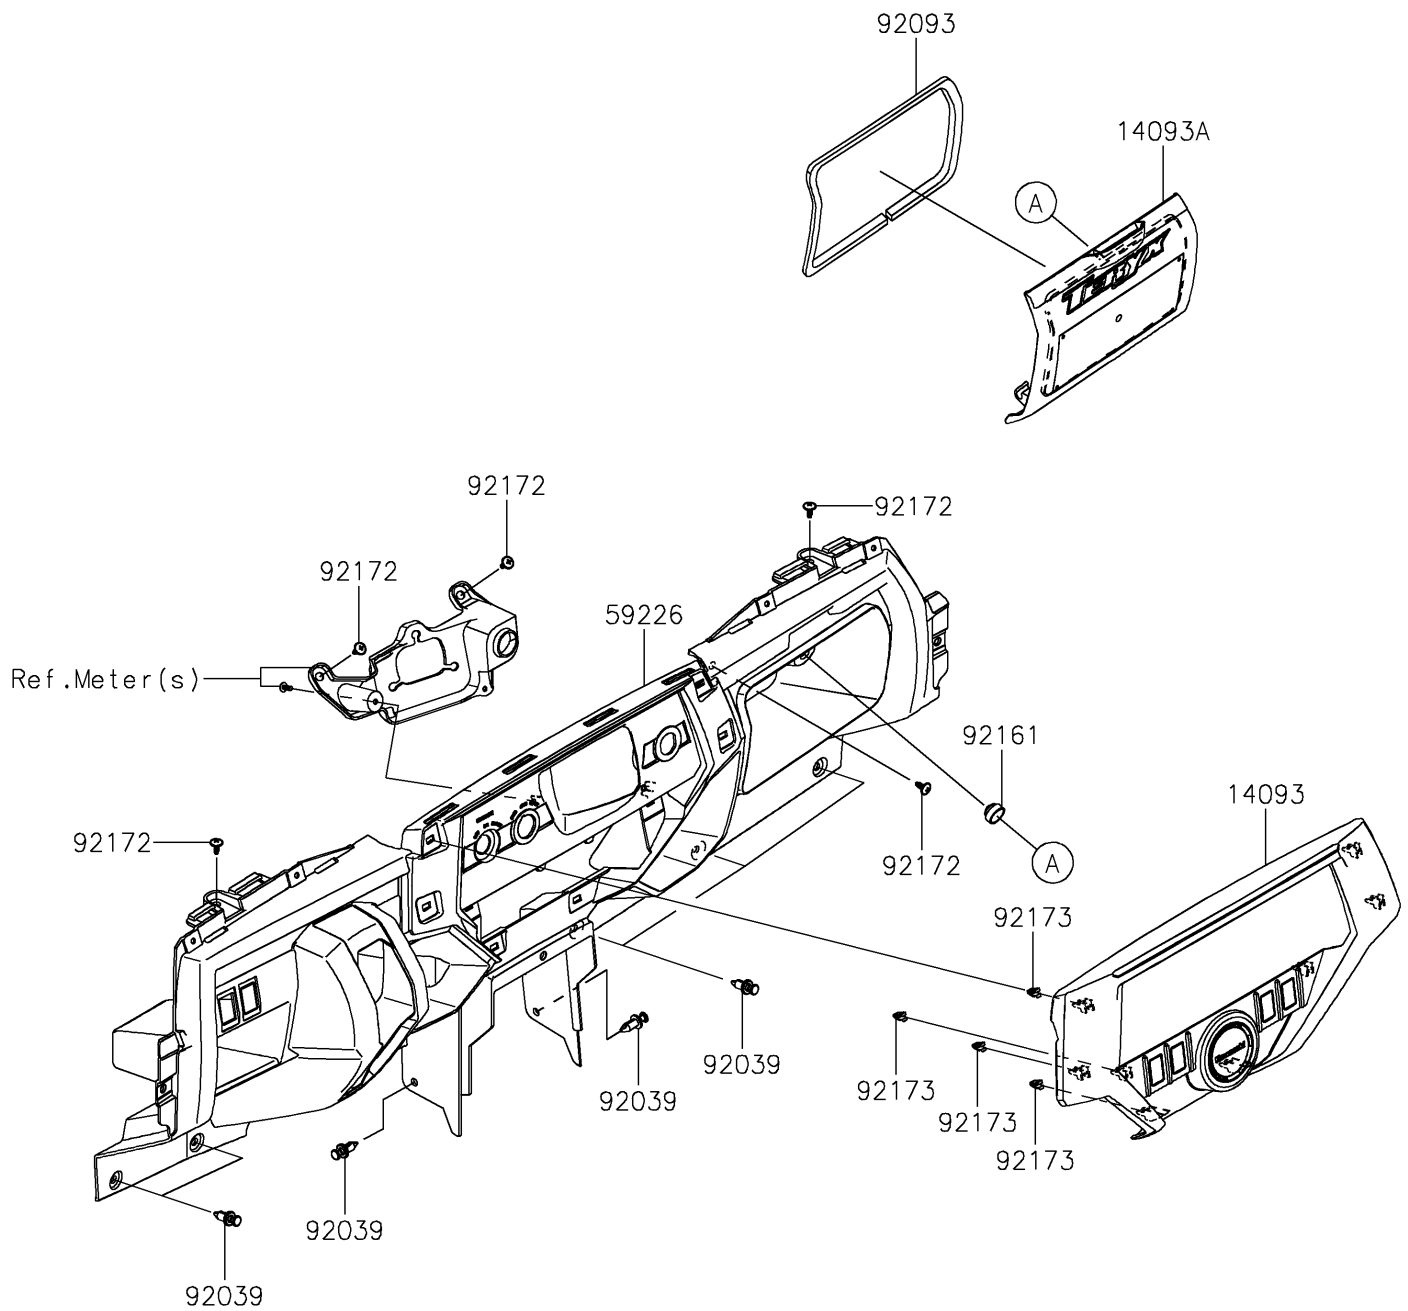

2018 TERYX4™ PARTS DIAGRAM

Front Box

F2135

2018 TERYX4™ PARTS LIST

Front Box

ITEM NAME	PART NUMBER	QUANTITY
COVER,CENTER PANEL (Ref # 14093)	14093-0203	1
COVER,GLOVE BOX (Ref # 14093A)	14093-0204	1
PANEL-CONTROL (Ref # 59226)	59226-0727	1
RIVET (Ref # 92039)	92039-0776	7
SEAL,6X10 (Ref # 92093)	92093-0658	1
DAMPER (Ref # 92161)	92161-0568	1
SCREW,6X16 (Ref # 92172)	92172-0826	5
CLAMP (Ref # 92173)	92173-1423	8