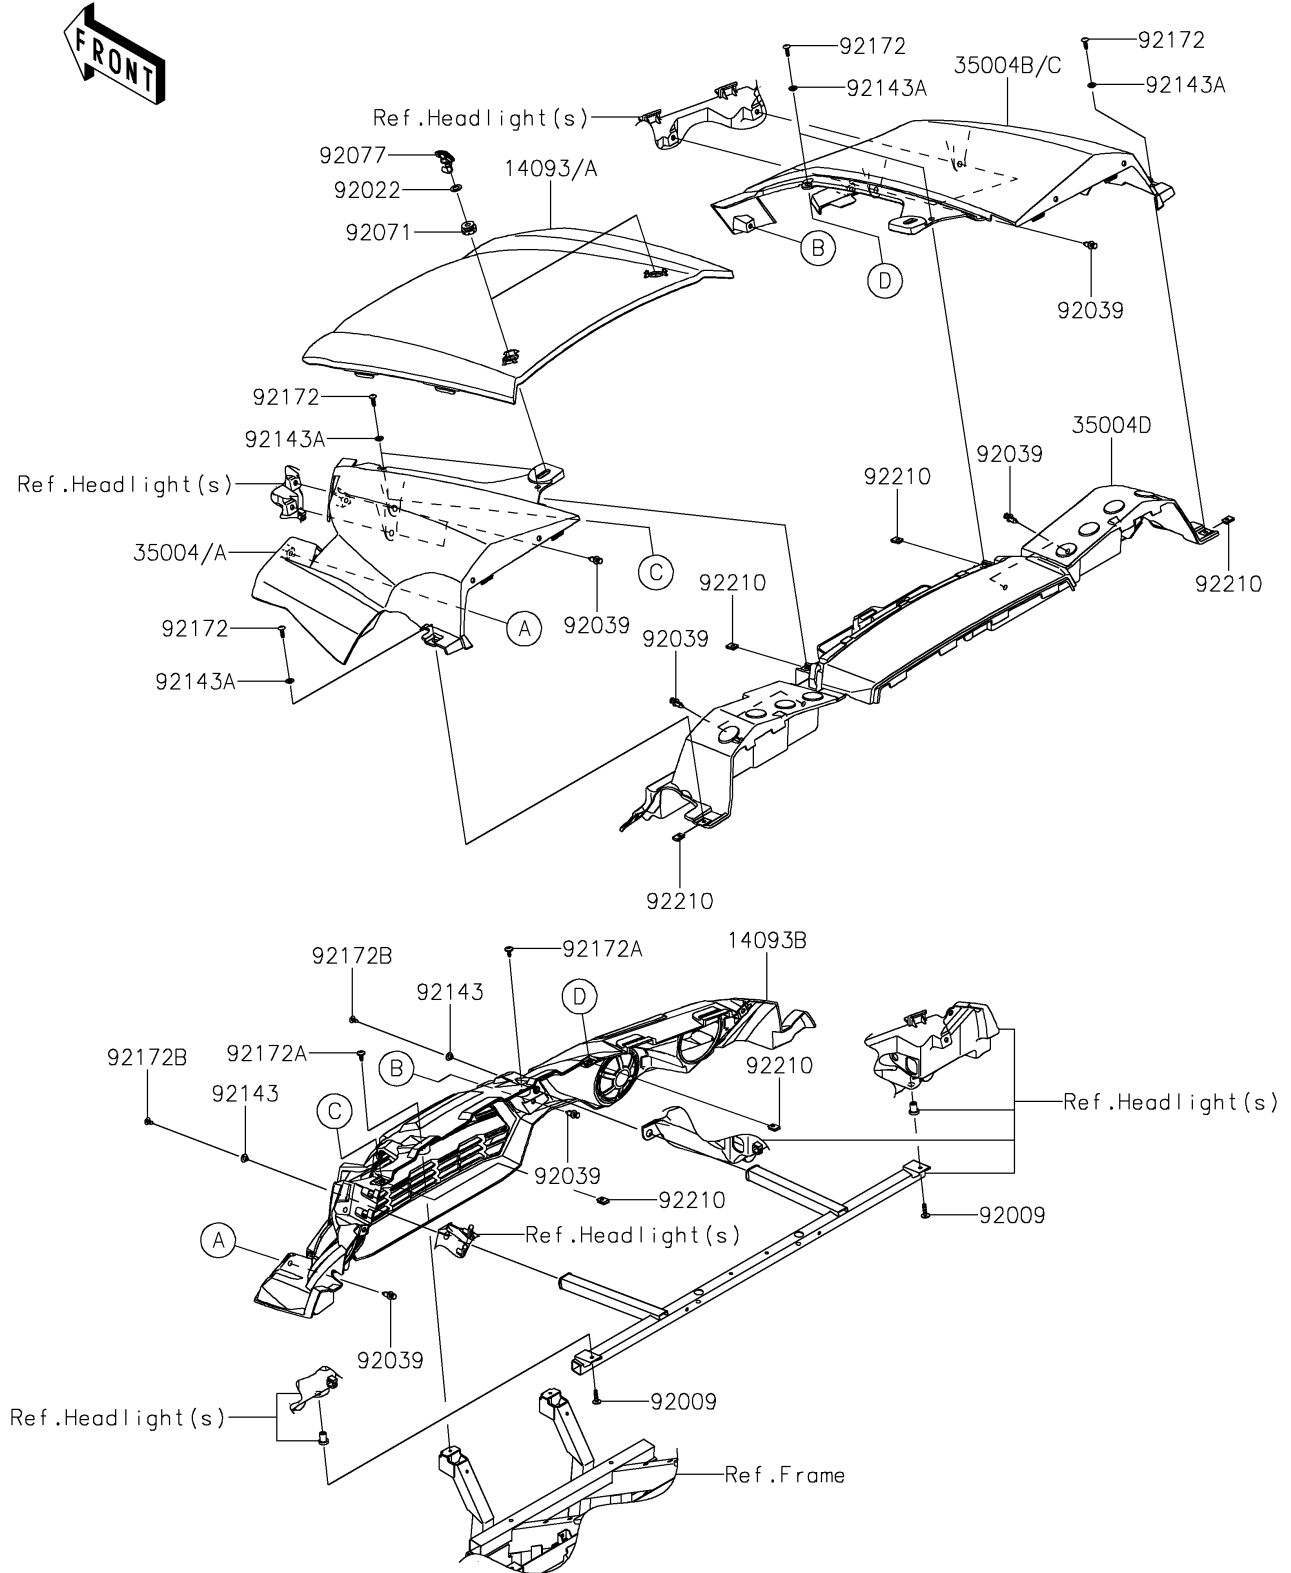

2018 TERYX4™ PARTS DIAGRAM

Front Fender(s)

F2171

2018 TERYX4™ PARTS LIST

Front Fender(s)

ITEM NAME	PART NUMBER	QUANTITY
COVER,HOOD,B.WHITE (Ref # 14093)	14093-0205-266	1
COVER,FR GRILL (Ref # 14093B)	14093-0233	1
FENDER-FRONT,LH,B.WHITE (Ref # 35004)	35004-0343-266	1
FENDER-FRONT,RH,B.WHITE (Ref # 35004B)	35004-0344-266	1
FENDER-FRONT,RR (Ref # 35004D)	35004-0345	1
SCREW,6X25 (Ref # 92009)	92009-1465	2
WASHER,12.5X22X1.2 (Ref # 92022)	92022-072	2
RIVET (Ref # 92039)	92039-0776	12
GROMMET (Ref # 92071)	92071-0746	2
KNOB (Ref # 92077)	92077-0033	2
COLLAR (Ref # 92143)	92143-1057	2
COLLAR (Ref # 92143A)	92143-1087	6
SCREW,TAPPING,6X20 (Ref # 92172)	92172-0488	6
SCREW,6X16 (Ref # 92172A)	92172-0711	2
SCREW,TAPPING,6X16 (Ref # 92172B)	92172-0739	2
NUT,LEAF SPRING,6MM (Ref # 92210)	92210-0624	6