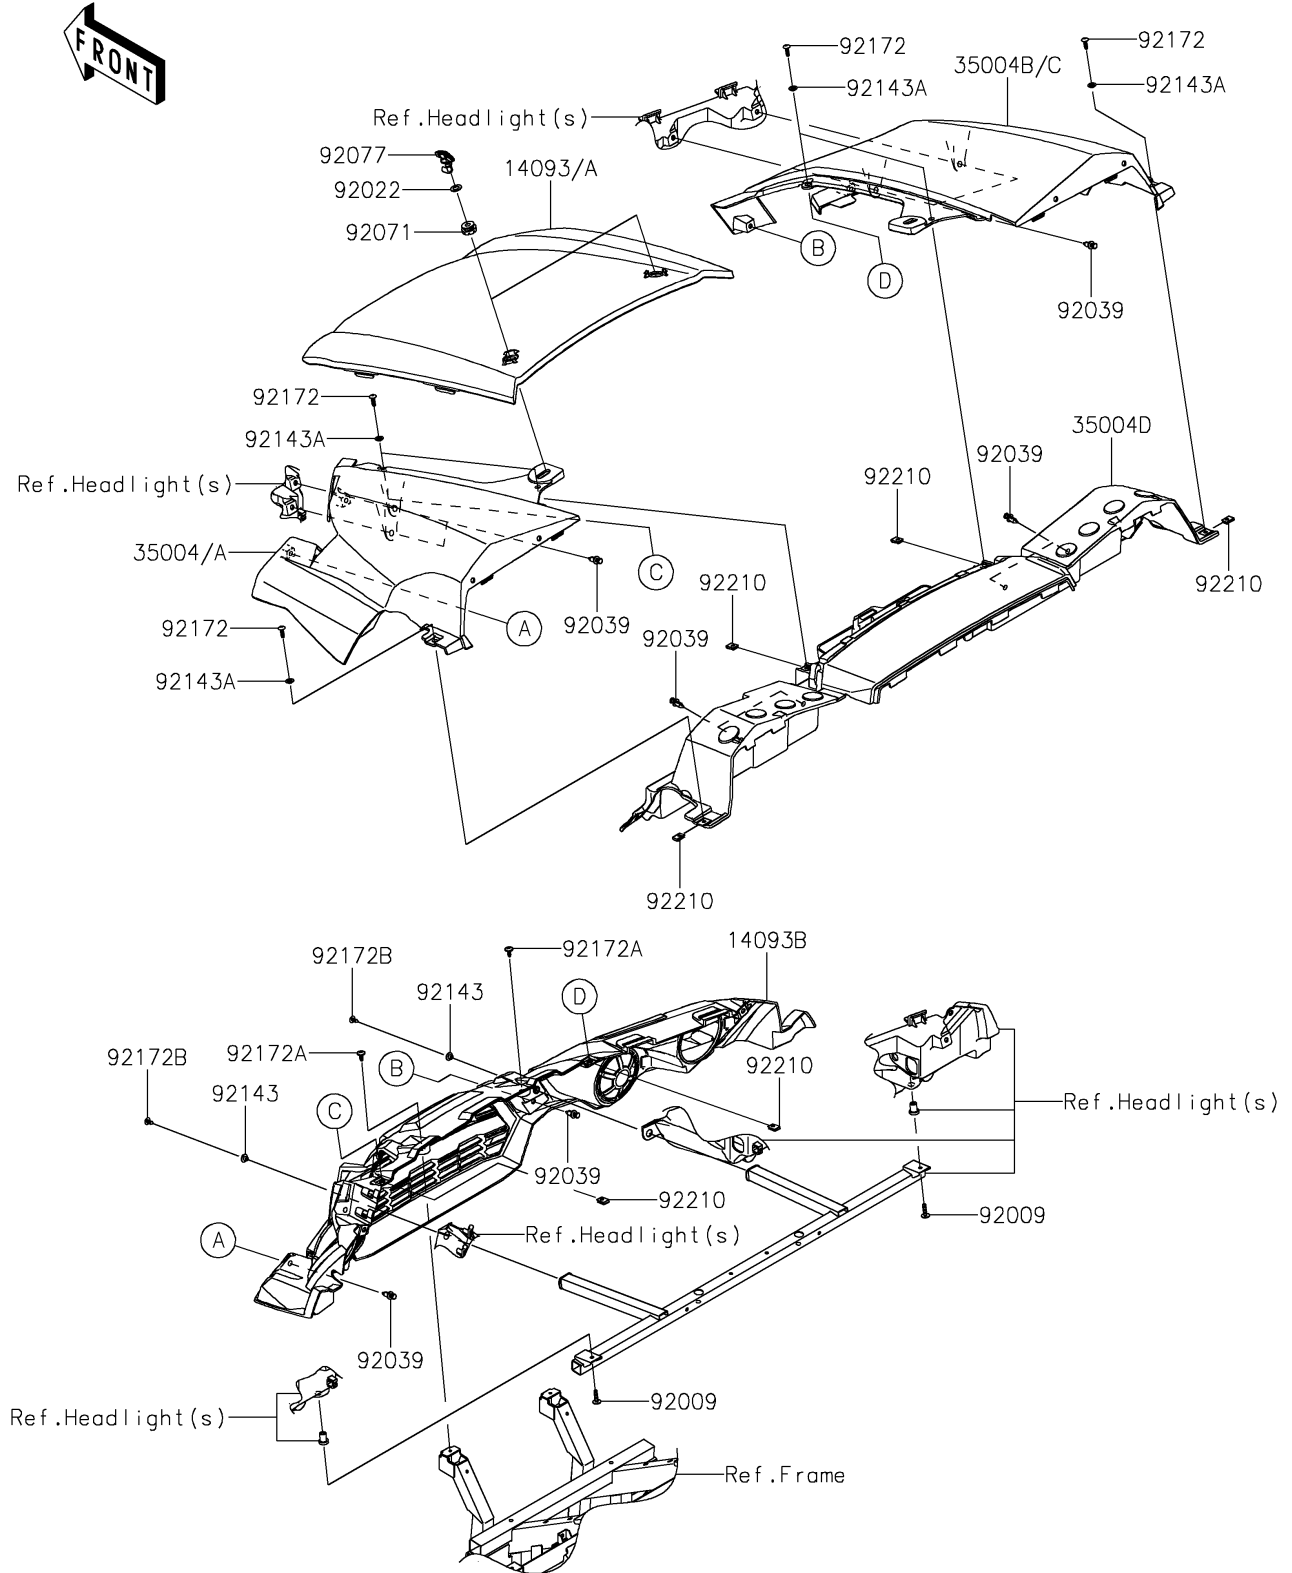

# 2019 TERYX4™ PARTS DIAGRAM

Front Fender(s)

F2171

## 2019 TERYX4™ PARTS LIST

### Front Fender(s)

ITEM NAME	PART NUMBER	QUANTITY
COVER,HOOD,B.WHITE (Ref # 14093)	14093-0205-266	1
COVER,FR GRILL (Ref # 14093B)	14093-0233	1
FENDER-FRONT,LH,B.WHITE (Ref # 35004)	35004-0343-266	1
FENDER-FRONT,RH,B.WHITE (Ref # 35004B)	35004-0344-266	1
FENDER-FRONT,RR (Ref # 35004D)	35004-0345	1
SCREW,6X25 (Ref # 92009)	92009-1465	2
WASHER,12.5X22X1.2 (Ref # 92022)	92022-072	2
RIVET (Ref # 92039)	92039-0776	12
GROMMET (Ref # 92071)	92071-0746	2
KNOB (Ref # 92077)	92077-0033	2
COLLAR (Ref # 92143)	92143-1057	2
COLLAR (Ref # 92143A)	92143-1087	6
SCREW,TAPPING,6X20 (Ref # 92172)	92172-0488	6
SCREW,6X16 (Ref # 92172A)	92172-0711	2
SCREW,TAPPING,6X16 (Ref # 92172B)	92172-0739	2
NUT,LEAF SPRING,6MM (Ref # 92210)	92210-0624	6