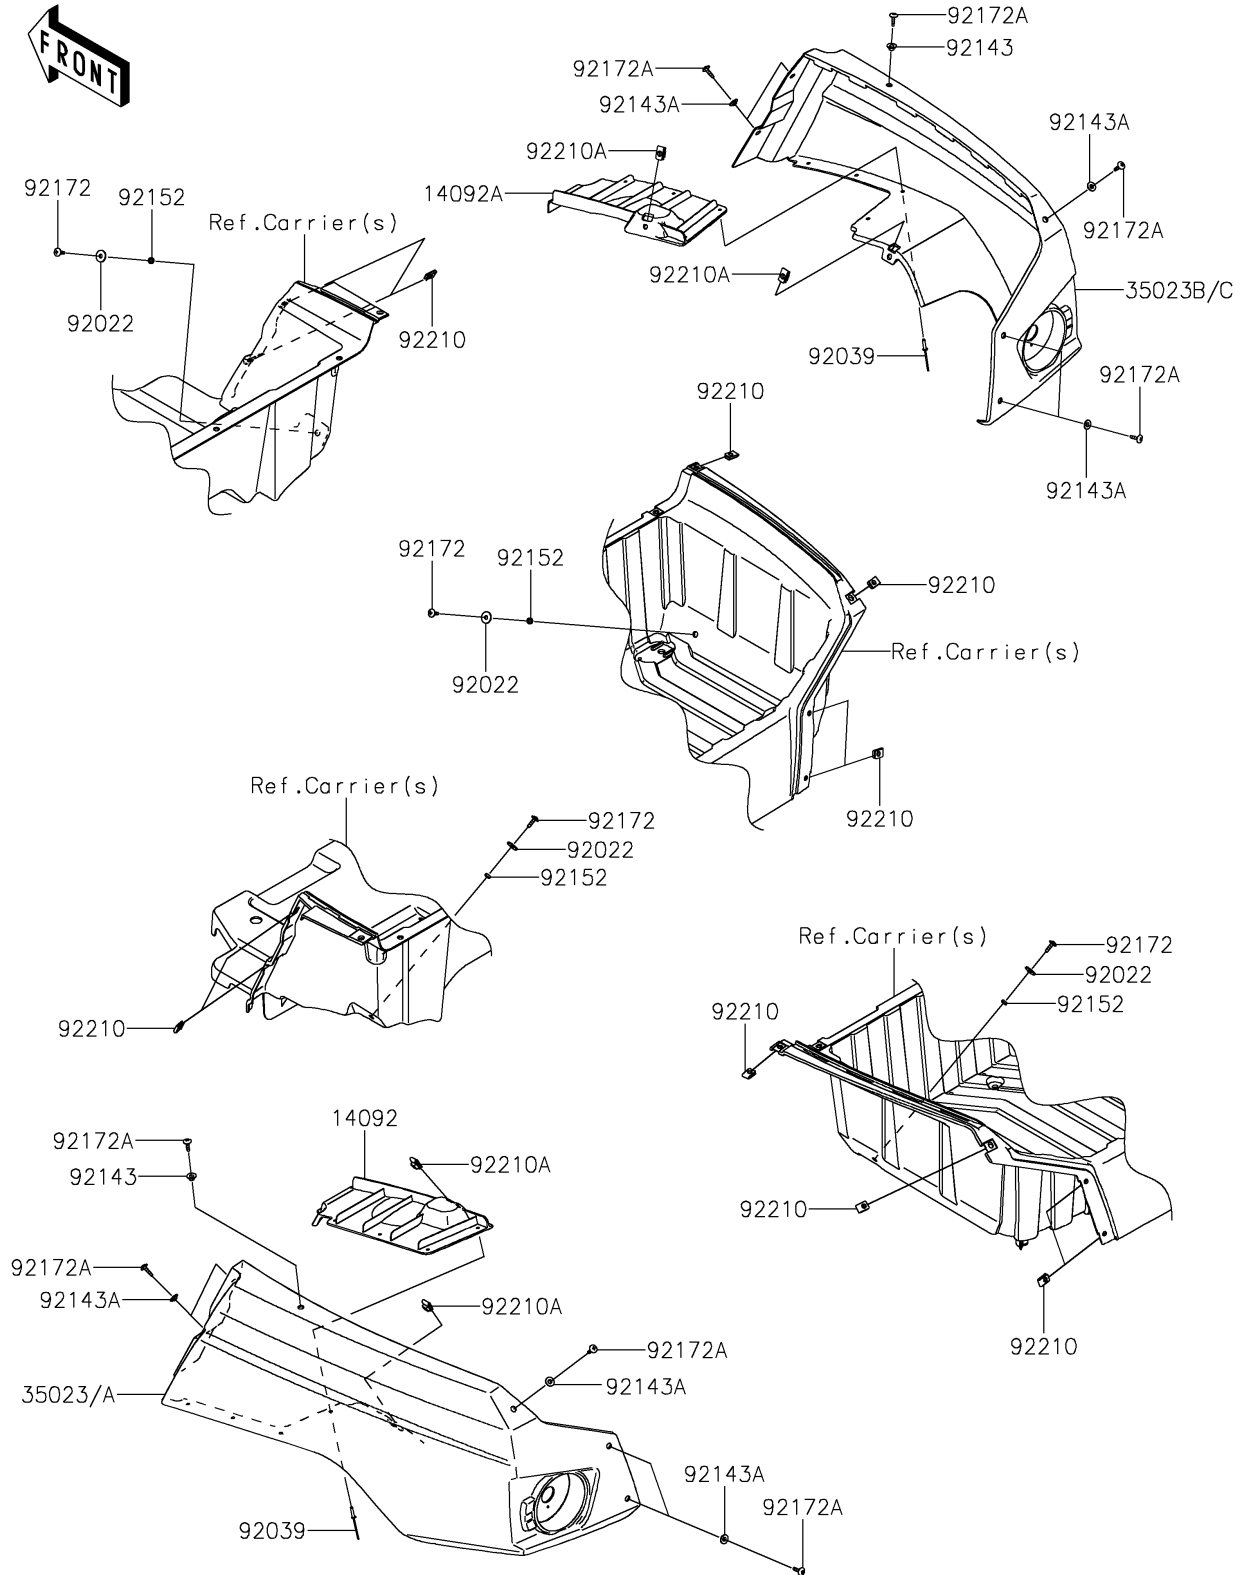

2017 TERYX4™ PARTS DIAGRAM

Rear Fender(s)

F2172

2017 TERYX4™ PARTS LIST

Rear Fender(s)

ITEM NAME	PART NUMBER	QUANTITY
COVER,INNER,LH (Ref # 14092)	14092-0863	1
COVER,INNER,RH (Ref # 14092A)	14092-0864	1
FENDER-REAR,LH,S.BLACK (Ref # 35023A)	35023-0307-839	1
FENDER-REAR,RH,S.BLACK (Ref # 35023C)	35023-0308-839	1
WASHER,6.5X20X1.6,BLACK (Ref # 92022)	92022-1346	4
RIVET,5X23.3 (Ref # 92039)	92039-0769	8
COLLAR (Ref # 92143)	92143-1057	2
COLLAR (Ref # 92143A)	92143-1087	10
COLLAR,6.3X10X3 (Ref # 92152)	92152-1834	4
SCREW,6X18 (Ref # 92172)	92172-0002	4
SCREW,TAPPING,6X20 (Ref # 92172A)	92172-0488	12
NUT,LEAF SPRING,6MM (Ref # 92210)	92210-0624	12
NUT,6MM (Ref # 92210A)	92210-0891	4