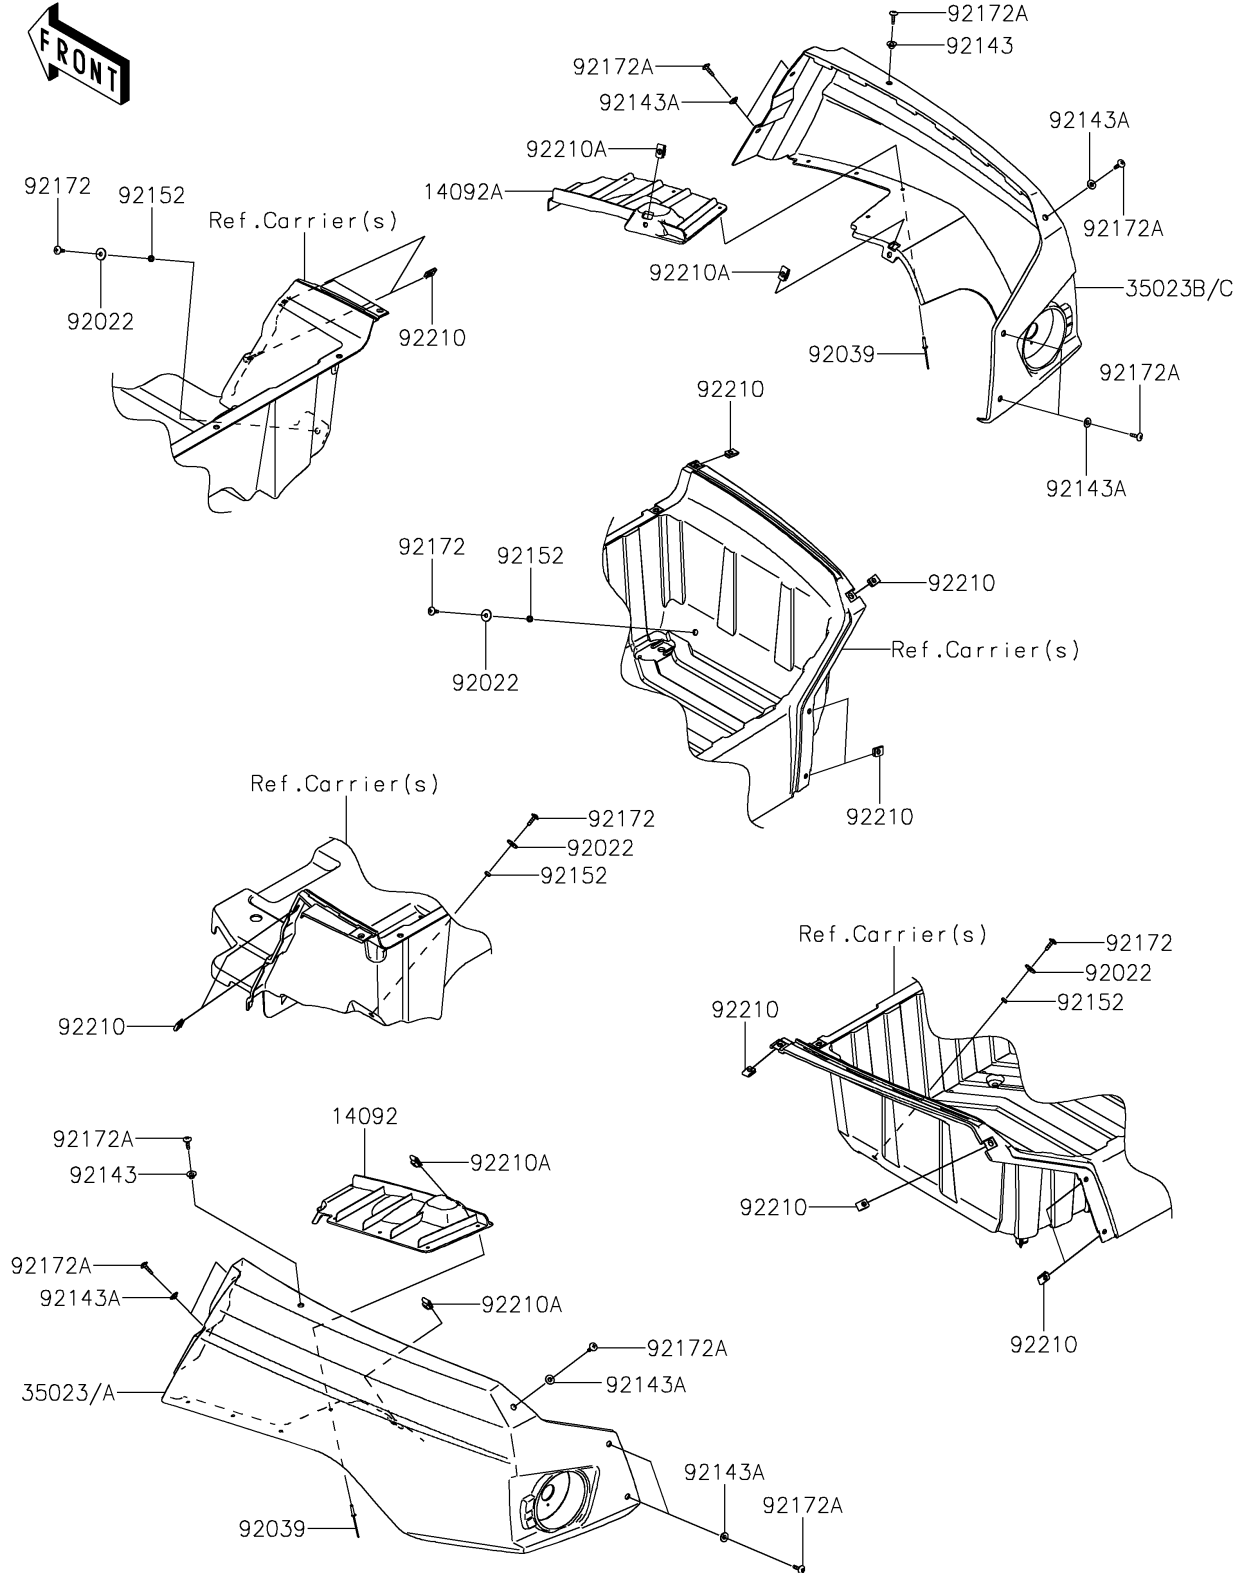

2019 TERYX4™ PARTS DIAGRAM

Rear Fender(s)

F2172

2019 TERYX4™ PARTS LIST

Rear Fender(s)

ITEM NAME	PART NUMBER	QUANTITY
COVER,INNER,LH (Ref # 14092)	14092-0863	1
COVER,INNER,RH (Ref # 14092A)	14092-0864	1
FENDER-REAR,LH,S.BLACK (Ref # 35023A)	35023-0307-839	1
FENDER-REAR,RH,S.BLACK (Ref # 35023C)	35023-0308-839	1
WASHER,6.5X20X1.6,BLACK (Ref # 92022)	92022-1346	4
RIVET,5X23.3 (Ref # 92039)	92039-0769	8
COLLAR (Ref # 92143)	92143-1057	2
COLLAR (Ref # 92143A)	92143-1087	10
COLLAR,6.3X10X3 (Ref # 92152)	92152-1834	4
SCREW,6X18 (Ref # 92172)	92172-0002	4
SCREW,TAPPING,6X20 (Ref # 92172A)	92172-0488	12
NUT,LEAF SPRING,6MM (Ref # 92210)	92210-0624	12
NUT,6MM (Ref # 92210A)	92210-0891	4